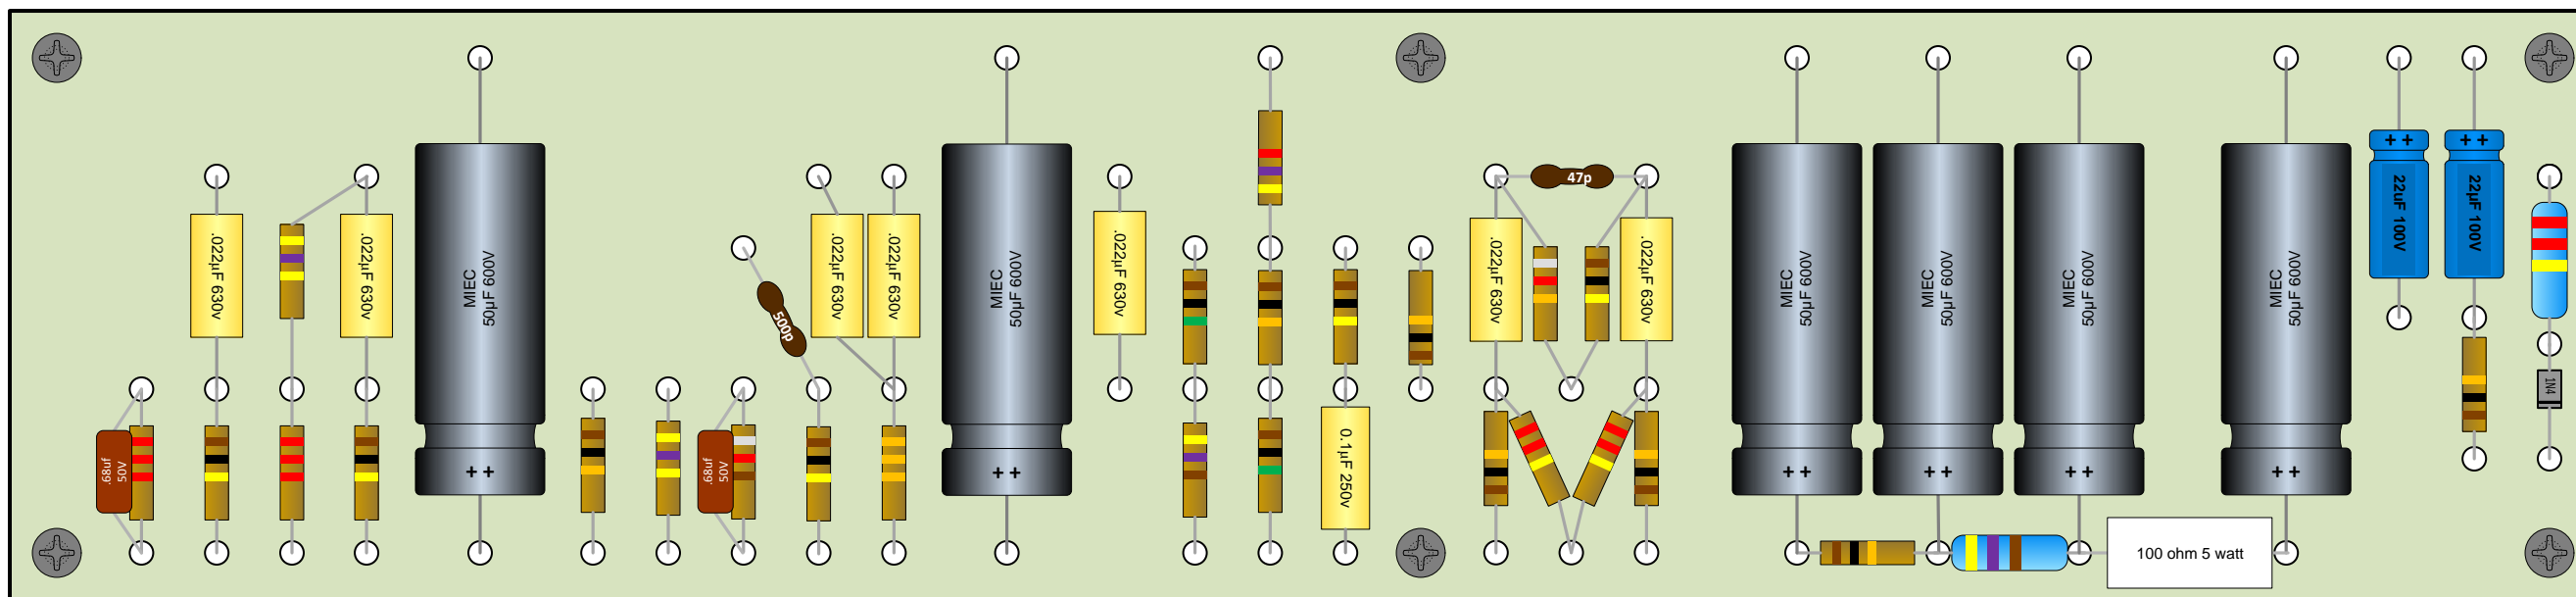

PlateFire Amps				
Hot Shot 48 Board Wiring				
R. Scott	SIZE	PATTERN	DWG NO	REV
	B	SAE	20160120-01	3a
P. Mitcheltree	SCALE	1 : 1	Sheet ANSI	SHEET 1 OF 4

PlateFire Amps				
Hot Shot 48 Board Stuffing				
R. Scott	SIZE	PATTERN	DWG NO	REV
	B	SAE Inch	20160120-02	3a
P. Mitcheltree	SCALE	1 : 1	Sheet ANSI	SHEET 2 OF 4

		PlateFire Amps			
		Hot Shot 48 Board Fabrication - 3/32" Turrets			
R. Scott	SIZE B	PATTERN SAE Inch	DWG NO 20160120-03	REV 3a	
P. Mitcheltree	SCALE	1 : 1	Sheet ANSI	SHEET	3 OF 4