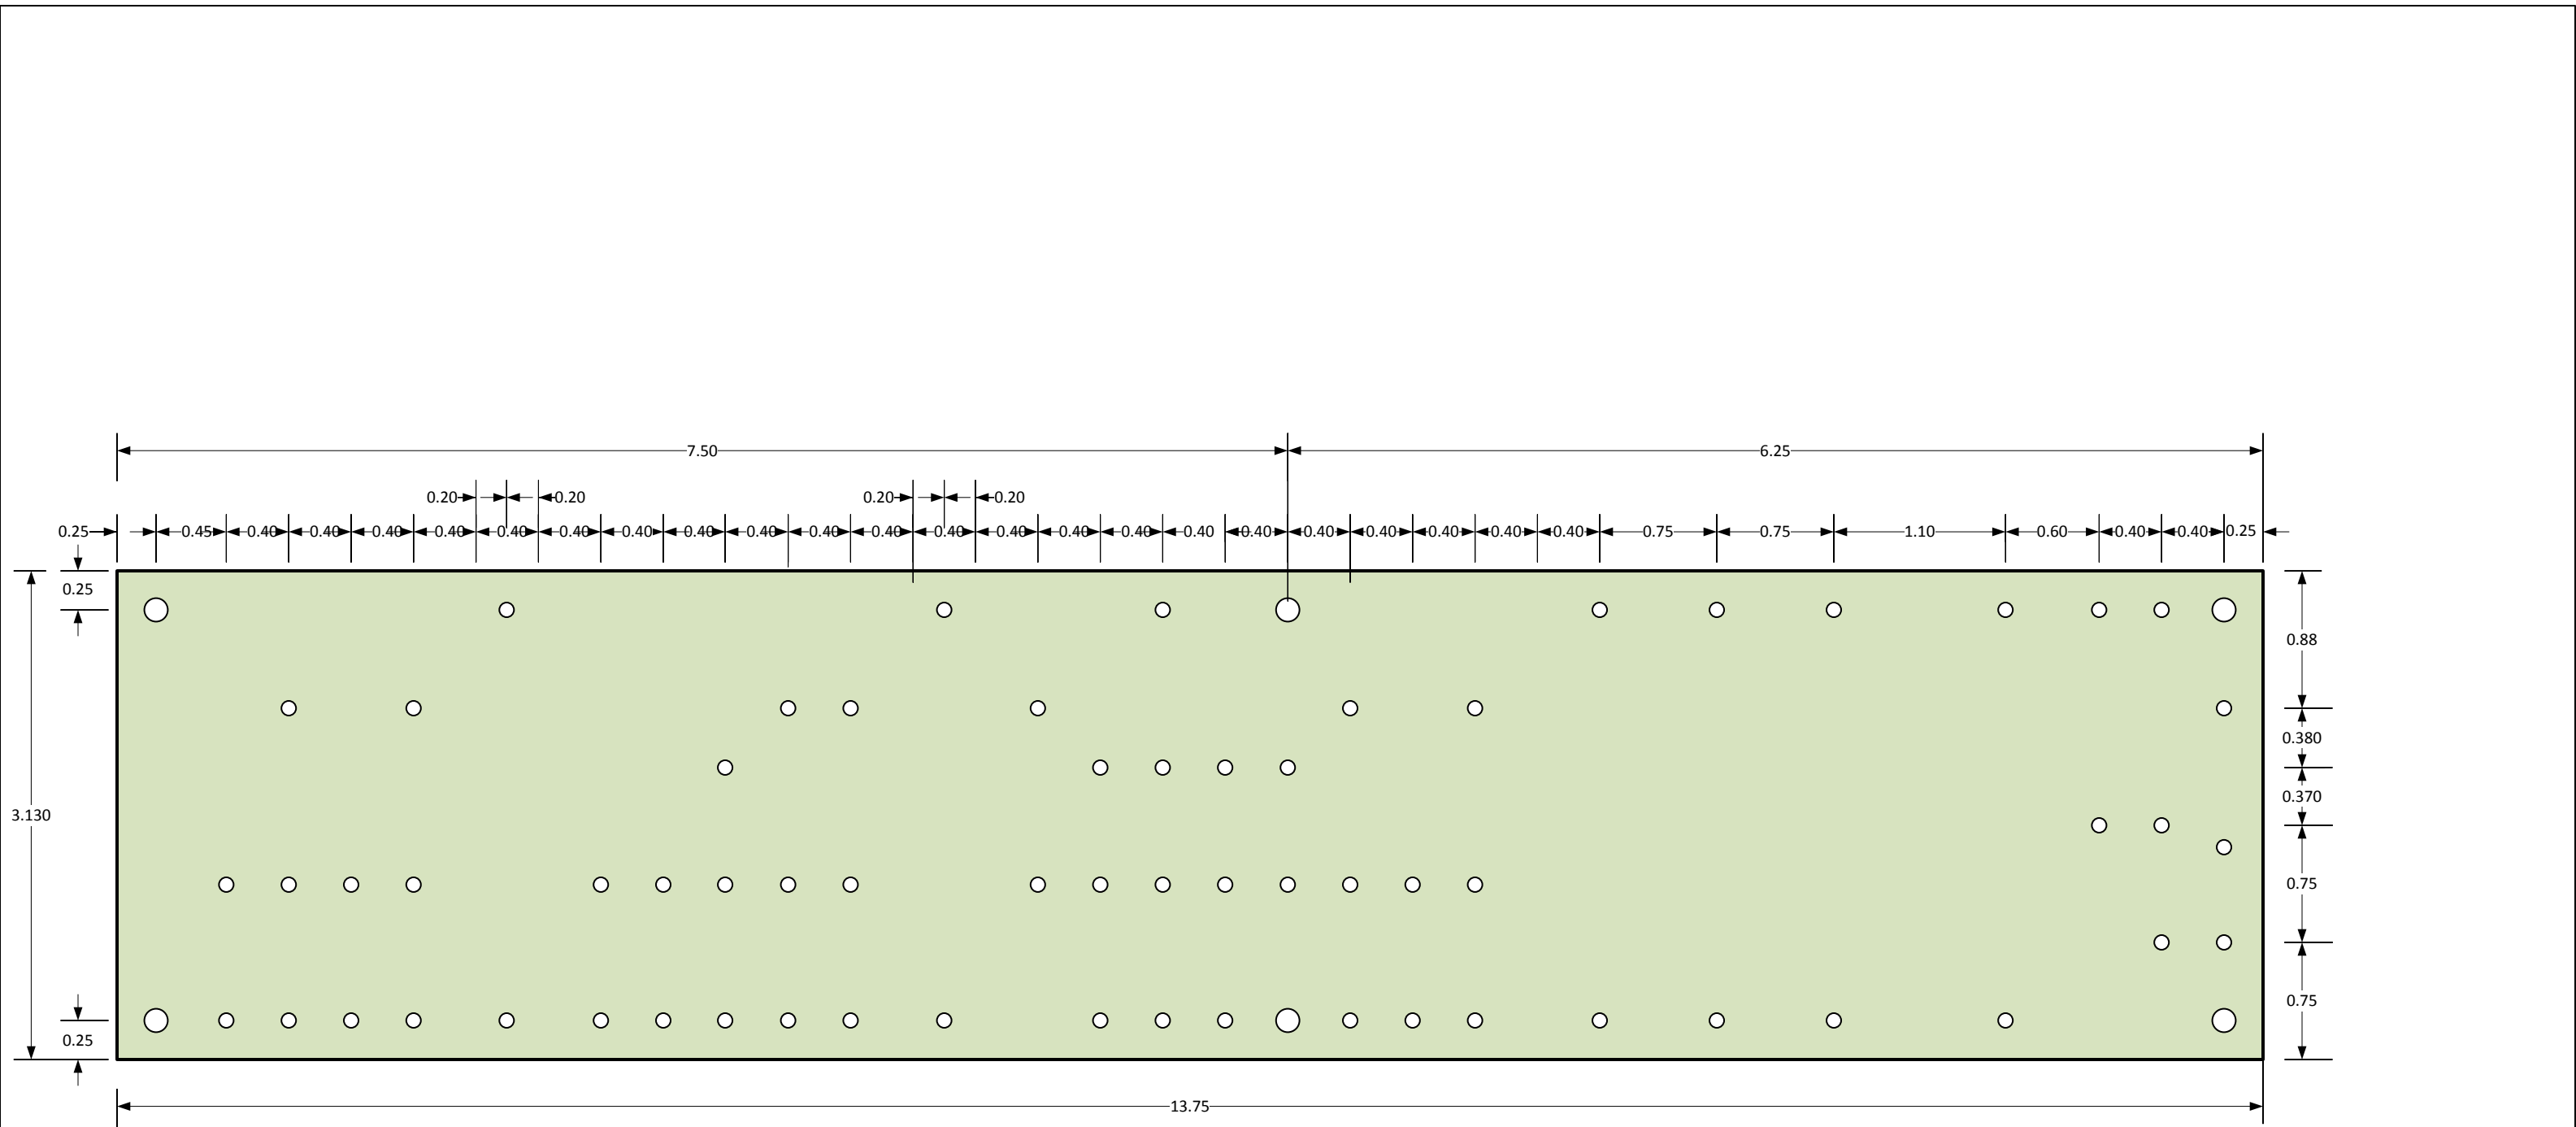

PlateFire Amps				
Hot Shot 48 Board Wiring				
R. Scott	SIZE	PATTERN	DWG NO	REV
	B	SAE	20160120-01	3a
P. Mitcheltree	SCALE	1 : 1	Sheet ANSI	SHEET 1 OF 4

PlateFire Amps				
Hot Shot 48 Board Stuffing				
R. Scott	SIZE	PATTERN	DWG NO	REV
	B	SAE Inch	20160120-02	3a
P. Mitcheltree	SCALE	1 : 1	Sheet ANSI	SHEET 2 OF 4

		PlateFire Amps			
		Hot Shot 48 Board Fabrication - 3/32" Turrets			
R. Scott	SIZE B	PATTERN SAE Inch	DWG NO 20160120-03	REV 3a	
P. Mitcheltree	SCALE	1 : 1	Sheet ANSI	SHEET	3 OF 4