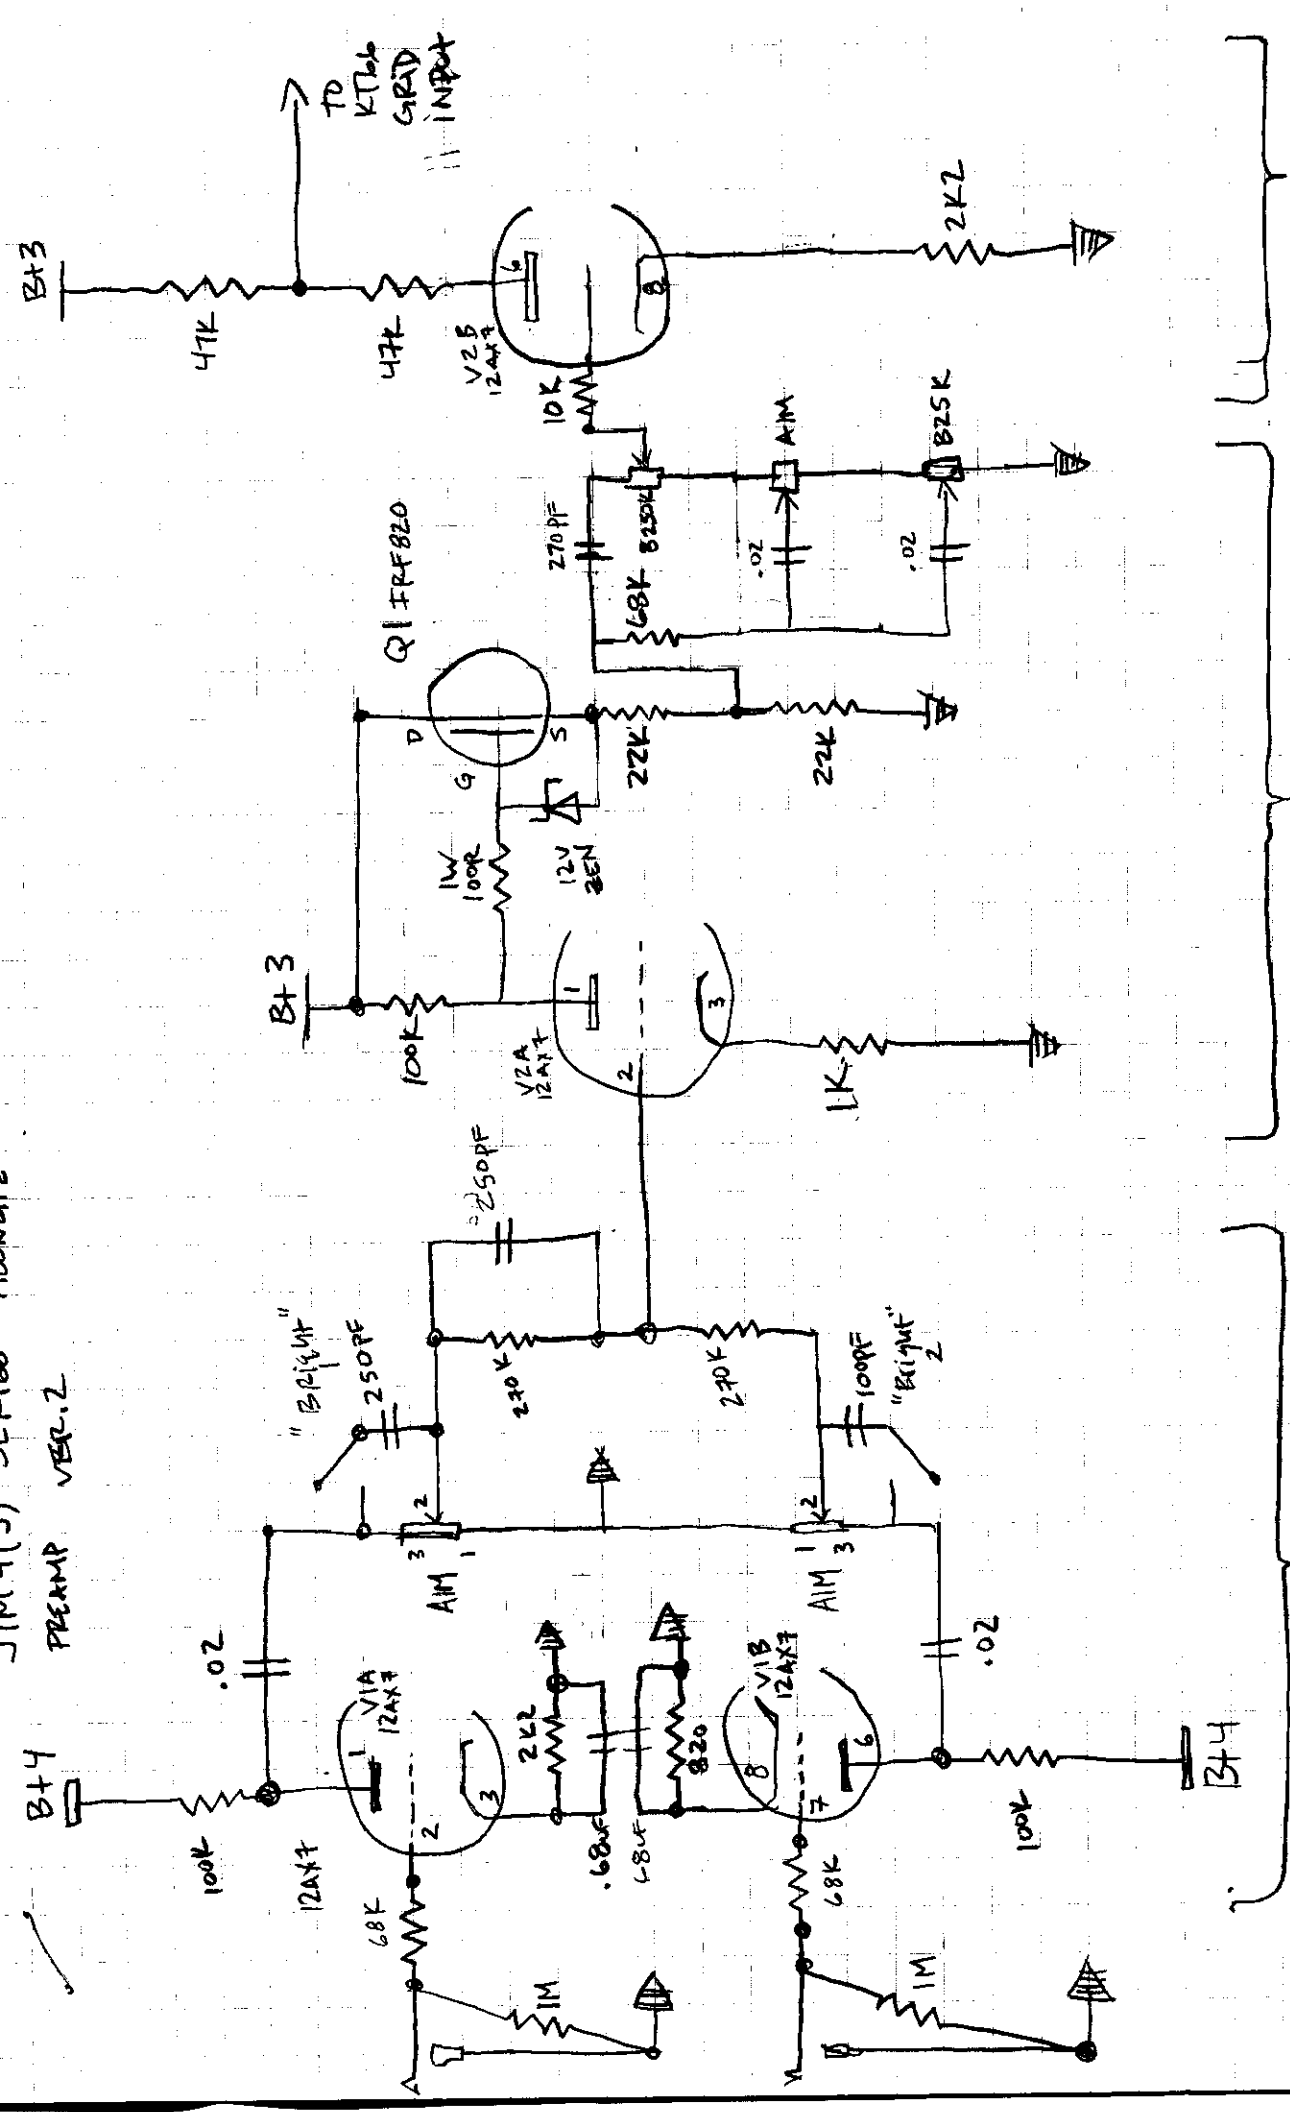

JTM4(S) SEKT66 "MOONLITE"
PREAMP VER.2

FIVE
P.I.
DRIVER

TONE STACK

PREAMP