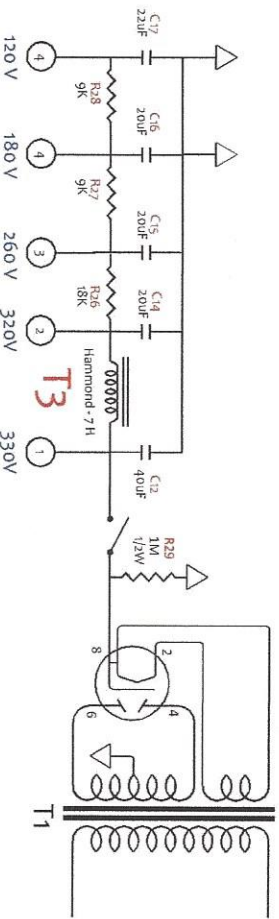

ri - 6BM8 Wrecked Mini Bassman

T1 - Edcor ri-EM0829
 270-0-270 @ 125mA
 6.3V@3A

ri guitars - April 7, 2017 - Rev 2.0

Semi Final Draft

- V1 = 12AX7
- V2 = 12AX7
- V3 = 6BM8
- V4 = 6BM8
- V5 = 5Y3CT

T2 - Edcor EM-0830
 15 Watt
 8K Primary
 4,8,16 Ohm Secondary