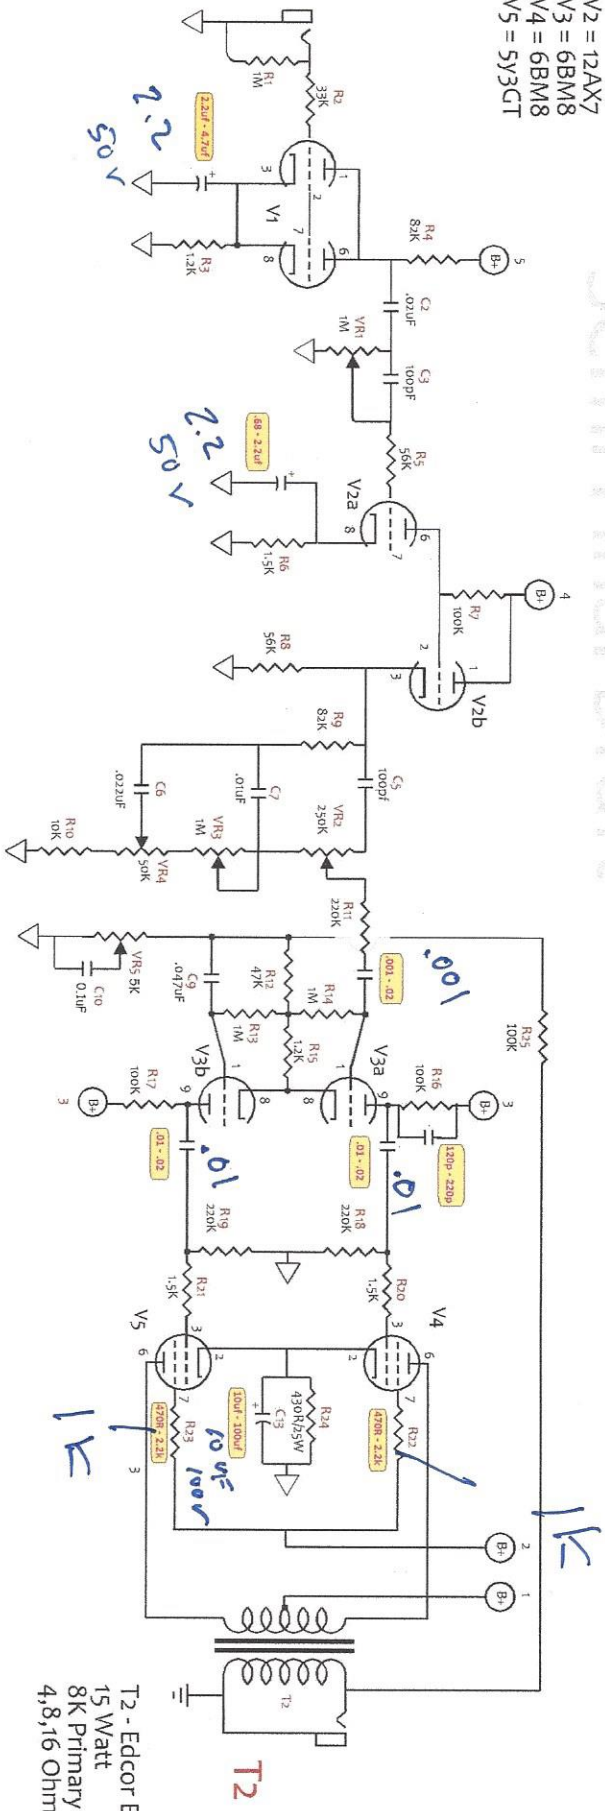

ri - 6BM8 Wrecked Mini Bassman

T1 - Edcor ri-EM0829
 270-0-270 @ 125mA
 6.3V@3A

ri guitars - April 7, 2017 - Rev 2.0

Semi Final Draft

- V1 = 12AX7
- V2 = 12AX7
- V3 = 6BM8
- V4 = 6BM8
- V5 = 5Y3CT

T2 - Edcor EM-0830
 15 Watt
 8K Primary
 4,8,16 Ohm Secondary

BV As-BUILTS 4-14-17