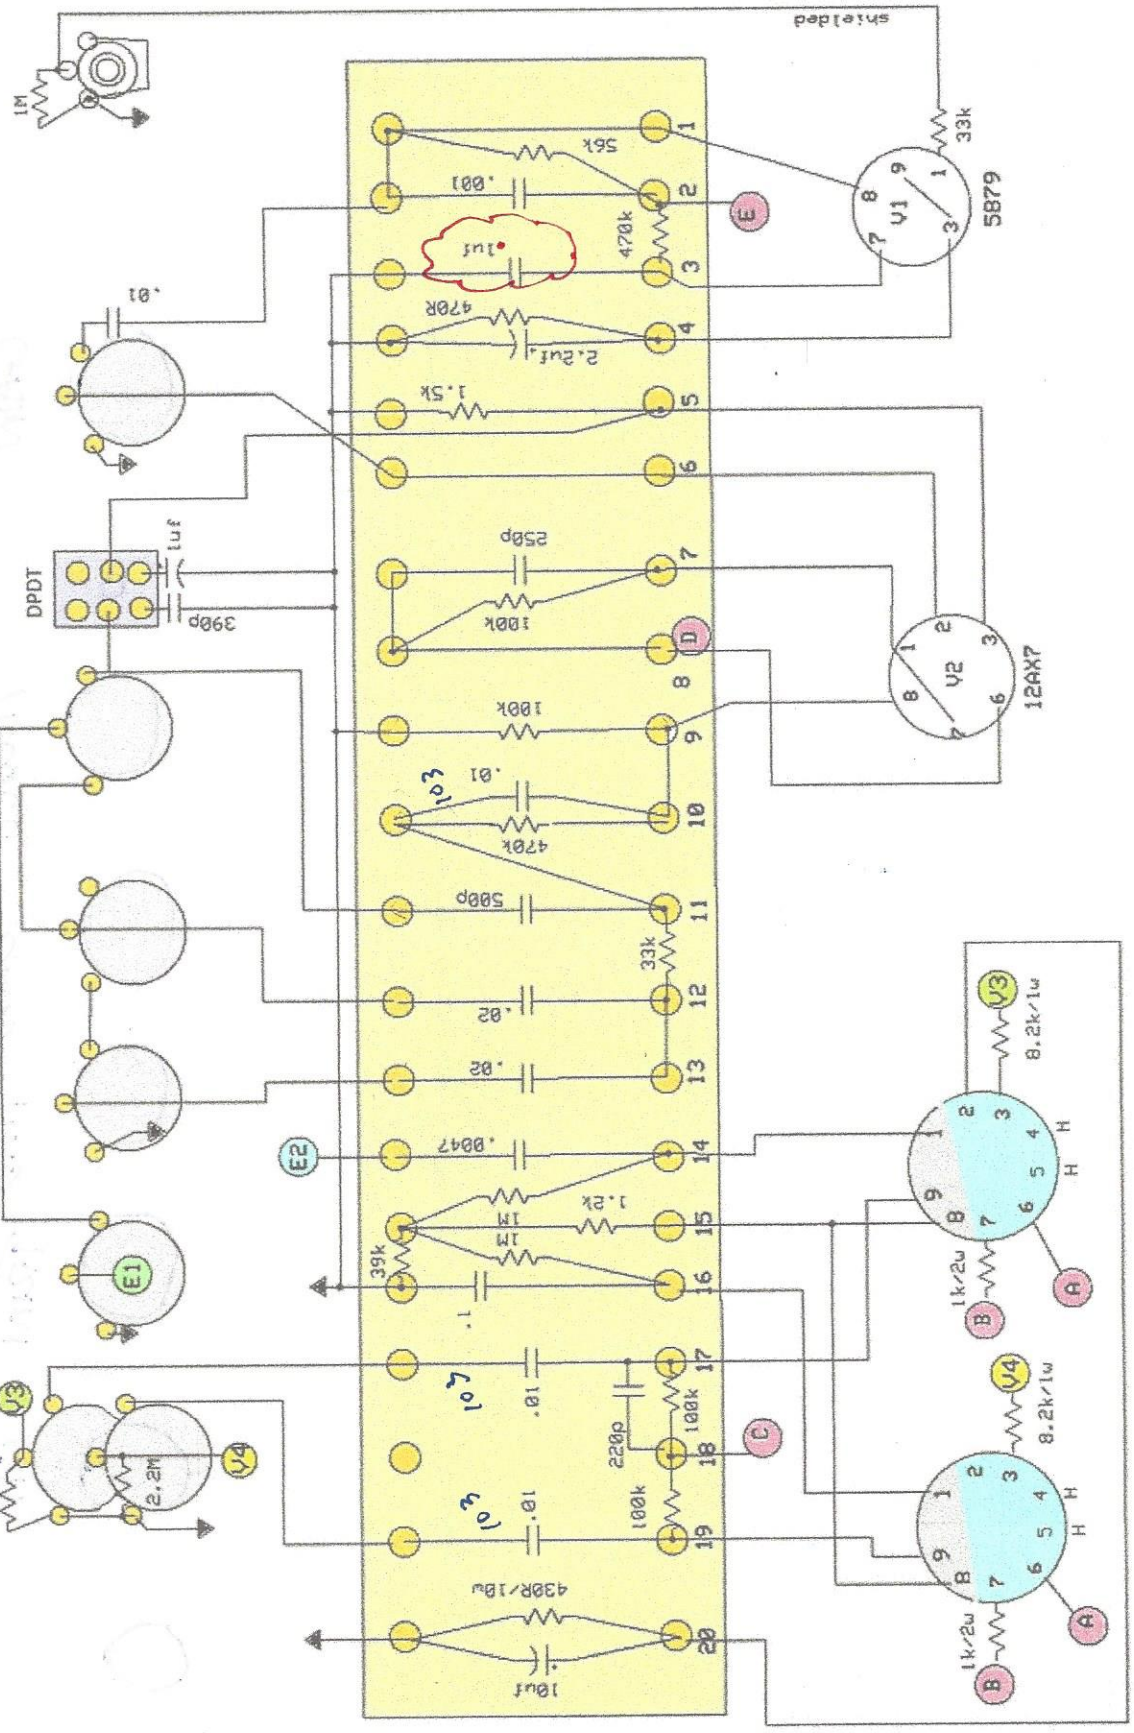

1MA gain

250k1 Treble

1MA Bass

25k1 Mid

500k Trim

250ka dual gang PP1MV

Da Geezer's
Hoso 56 6BM8

6BM8 V3

6BM8 V4

effects loop