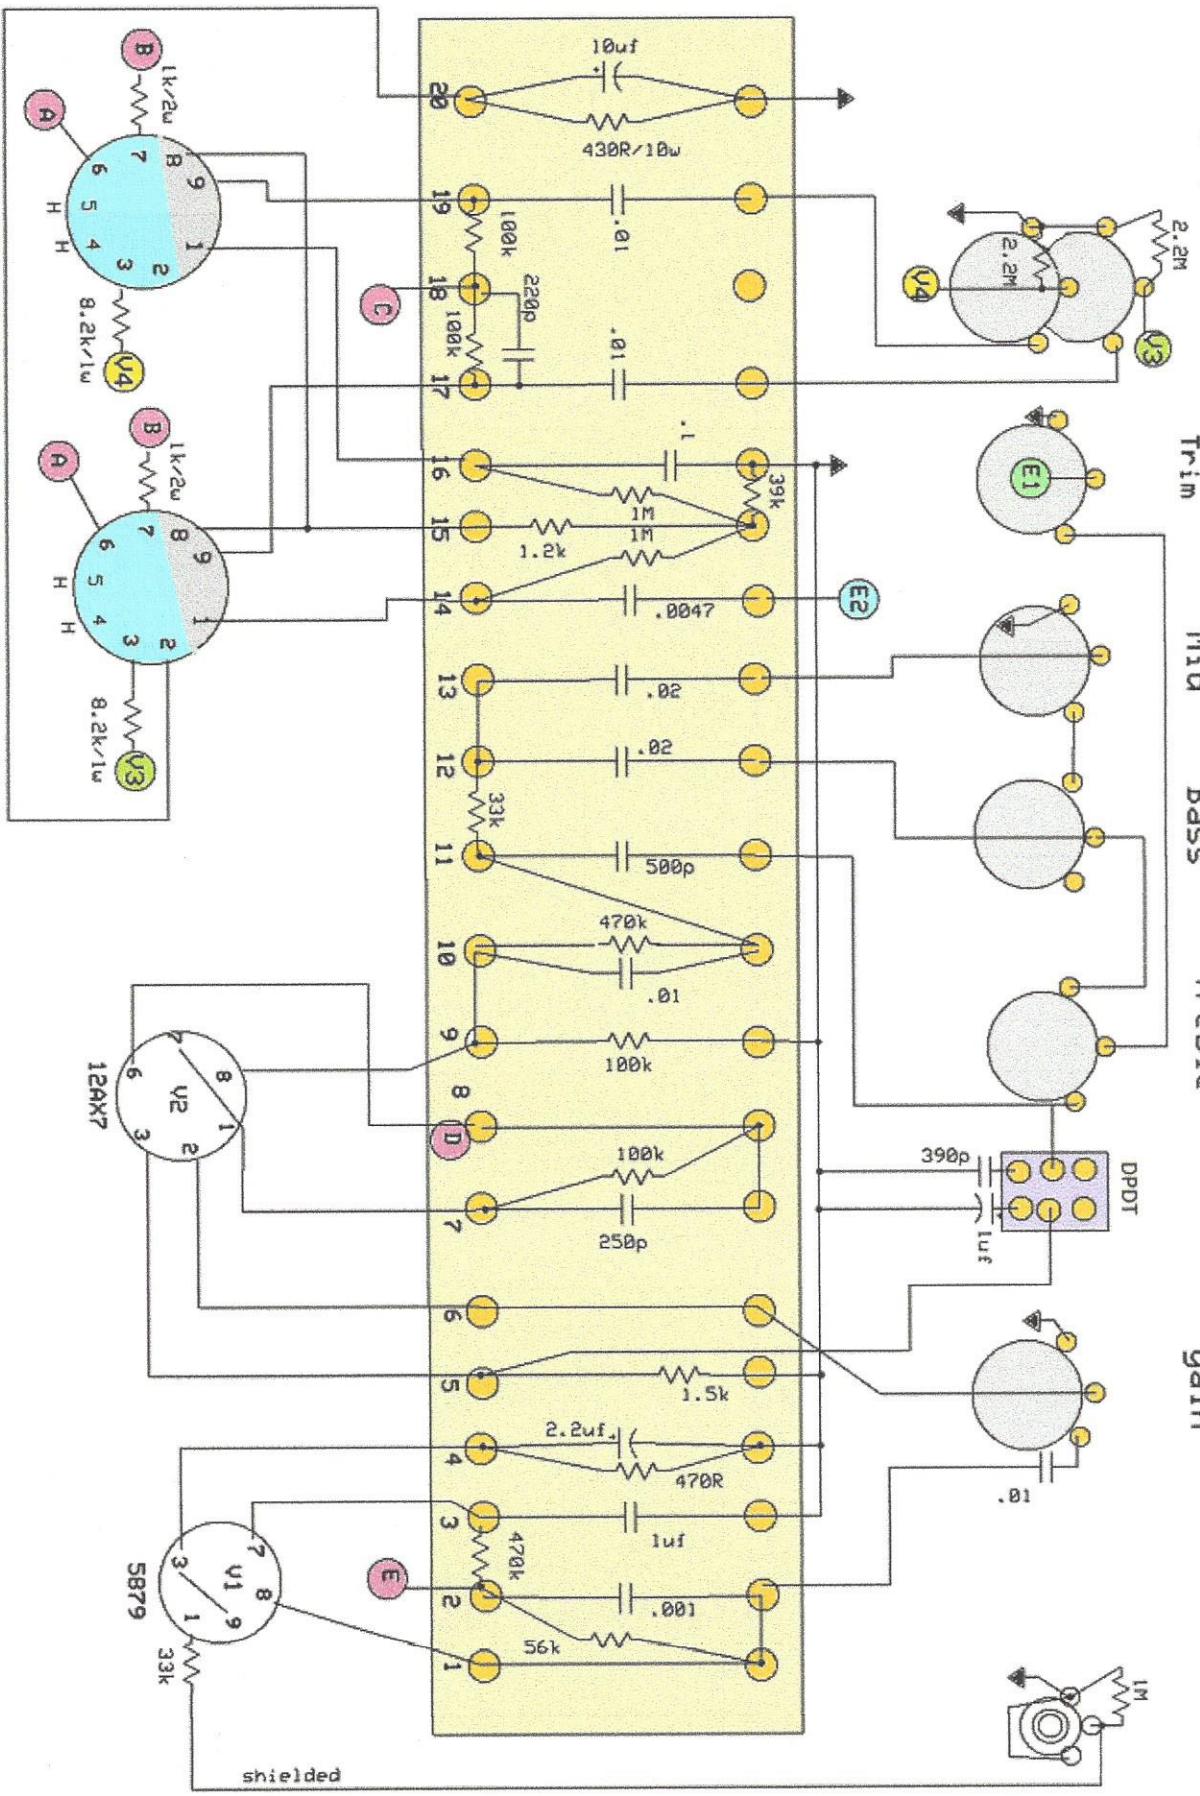

250ka dual gang PP1Mv

500k Trim

25k1 Mid

1M1 Bass

250k1 Treble

1M1 gain

6BM8 V4

6BM8 V3

effects loop

Da Geezer's
Hoso 56 6BM8

shielded