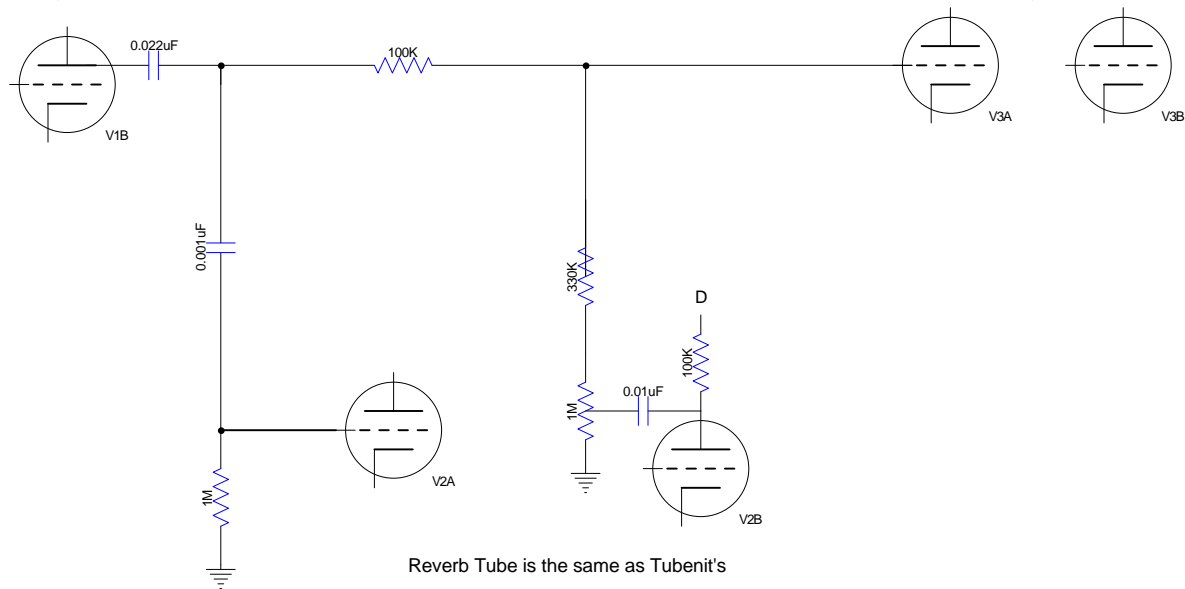

V1B exactly like PR

LTP exactly like 5G9

Reverb Tube is the same as Tubenit's