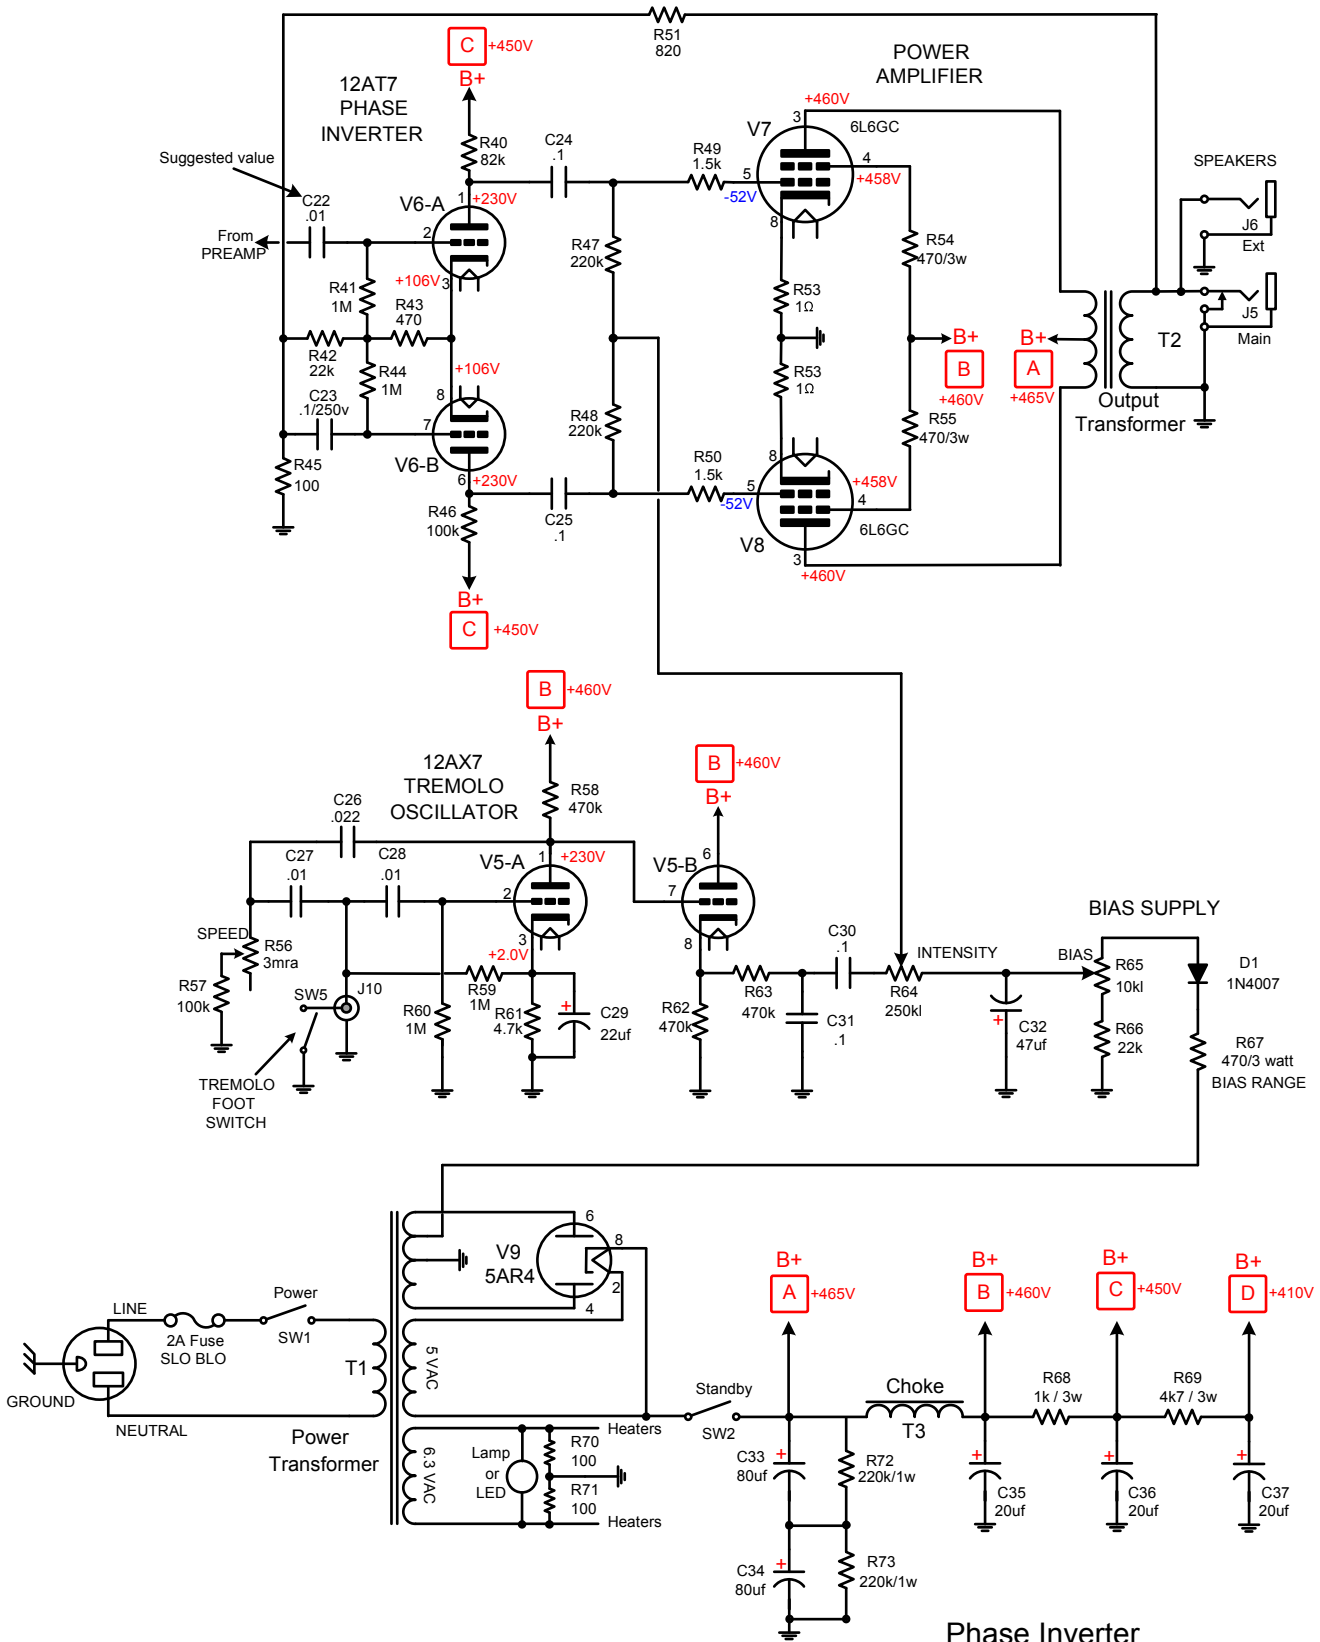

Reverb King AB763/6G16 - 2 channel

Preamp and Reverb schematic

Reverb King AB763/6G16 - 2 channel

Tremolo and Power amp schematic