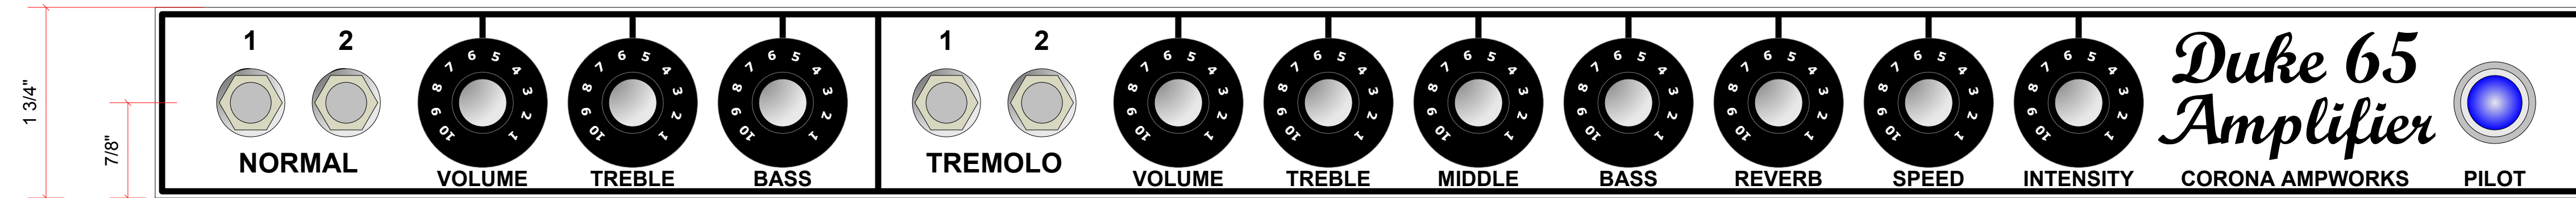

Faceplate

Faceplate

1'-2 1/2"

<h1>L2</h1>	HOFFMAN AB763/6G16 DELUXE REVERB			
	<h2>CORONA AMPWORKS</h2>			
DRAWN BY: BNW	SIZE	FSCM NO	DWG NO	REV
SCALE: 1:1	SCALE	1:1	SHEET	2 OF 3

TOP

TOP

<h1>L3</h1>	HOFFMAN AB763/6G16 DELUXE REVERB			
	<h2>CORONA AMPWORKS</h2>			
DRAWN BY: BNW	SIZE	FSCM NO	DWG NO	REV
SCALE: 1:1	SCALE	1:1	SHEET	3 OF 3