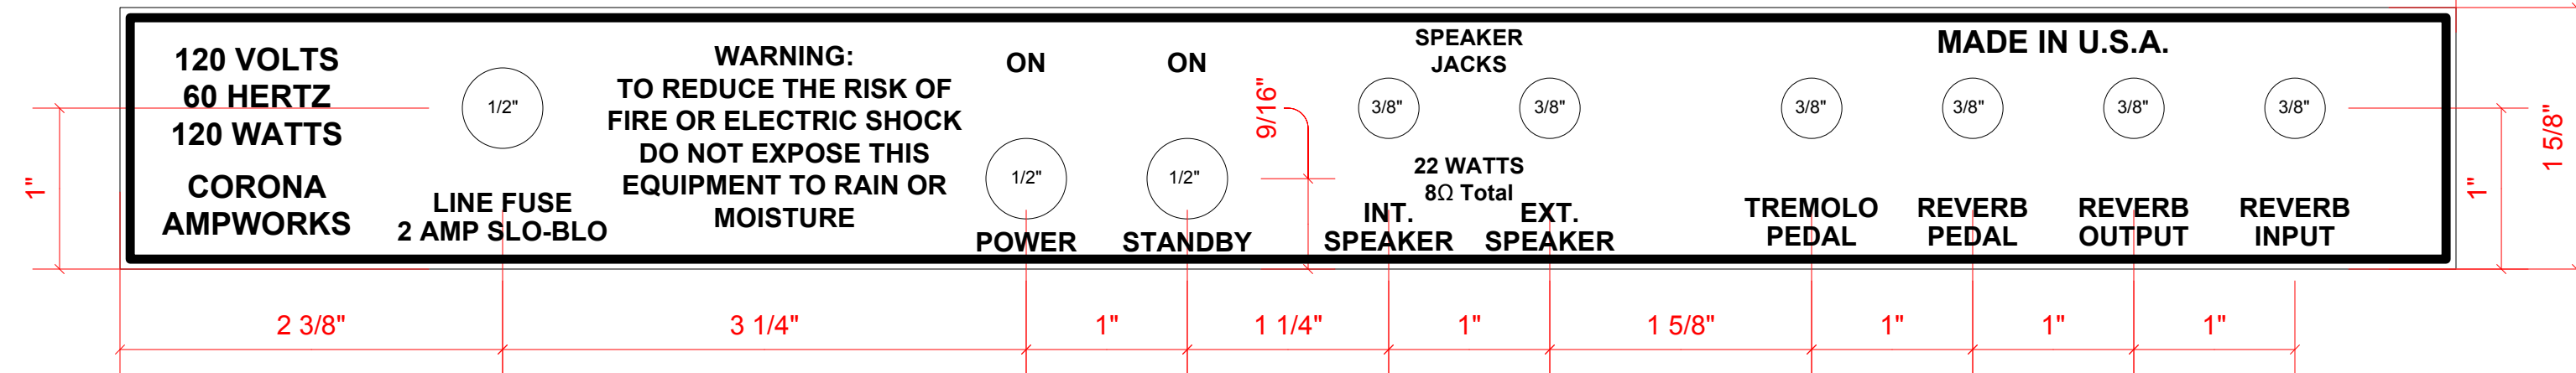

Faceplate

Faceplate

1'-2 1/2"

<h1>L2</h1>	HOFFMAN AB763/6G16 DELUXE REVERB			
	<h2>CORONA AMPWORKS</h2>			
DRAWN BY: BNW	SIZE	FSCM NO	DWG NO	REV
SCALE: 1:1	SCALE	1:1	SHEET	2 OF 3

TOP

TOP

<h1>L3</h1>	HOFFMAN AB763/6G16 DELUXE REVERB			
	<h2>CORONA AMPWORKS</h2>			
DRAWN BY: BNW	SIZE	FSCM NO	DWG NO	REV
SCALE: 1:1	SCALE	1:1	SHEET	3 OF 3