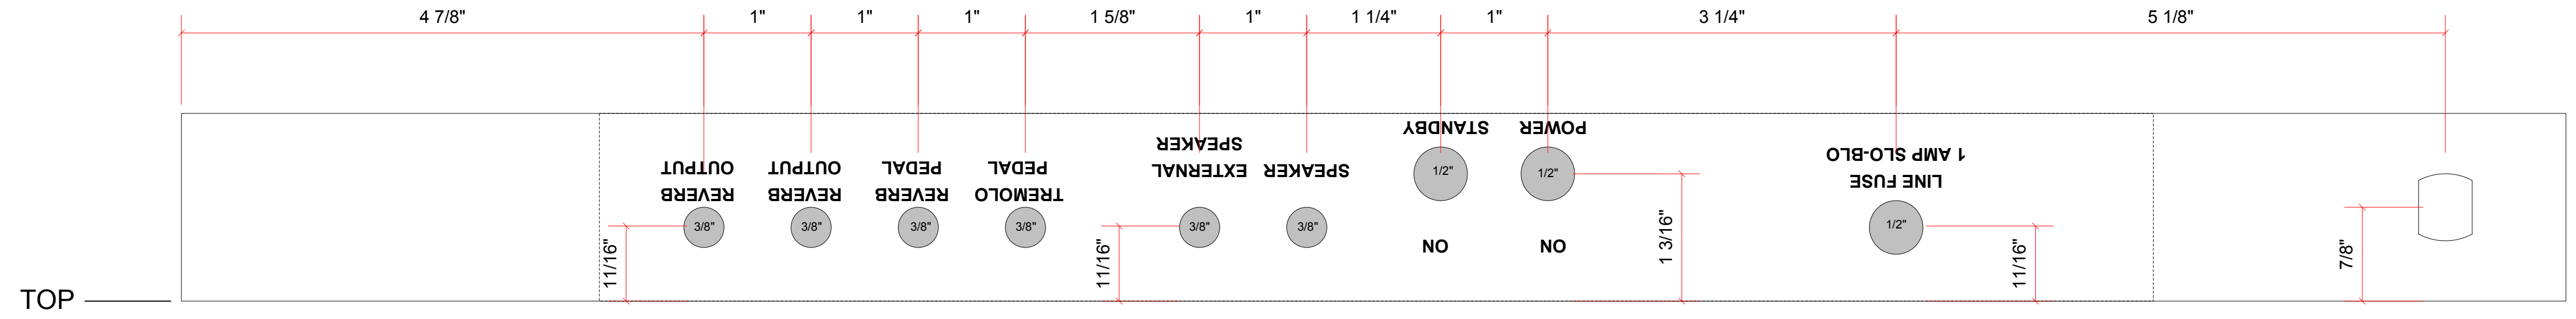

Faceplate

Faceplate

1'-2 1/2"

<h1>L2</h1>	HOFFMAN AB763/6G16 DELUXE REVERB			
	<h2>CORONA AMPWORKS</h2>			
DRAWN BY: BNW	SIZE	FSCM NO	DWG NO	REV
SCALE: 1:1	SCALE	1:1	SHEET	2 OF 3

TOP

TOP

<h1>L3</h1>	HOFFMAN AB763/6G16 DELUXE REVERB			
	<h2>CORONA AMPWORKS</h2>			
DRAWN BY: BNW	SIZE	FSCM NO	DWG NO	REV
SCALE: 1:1	SCALE	1:1	SHEET	3 OF 3