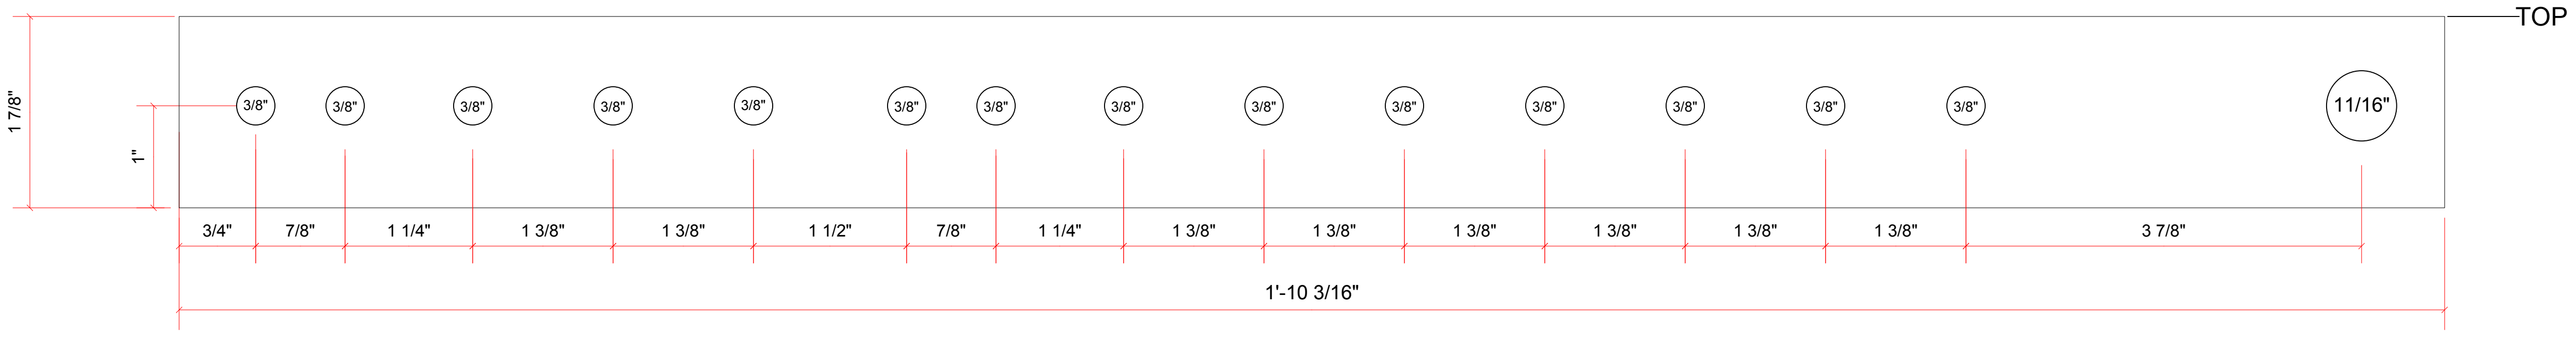

Faceplate

Faceplate

1'-2 1/2"

<h1>L2</h1>	HOFFMAN AB763/6G16 DELUXE REVERB			
	<h2>CORONA AMPWORKS</h2>			
DRAWN BY: BNW	SIZE	FSCM NO	DWG NO	REV
SCALE: 1:1	SCALE	1:1	SHEET	2 OF 3

TOP

TOP

<h1>L3</h1>	HOFFMAN AB763/6G16 DELUXE REVERB			
	<h2>CORONA AMPWORKS</h2>			
DRAWN BY: BNW	SIZE	FSCM NO	DWG NO	REV
SCALE: 1:1	SCALE	1:1	SHEET	3 OF 3