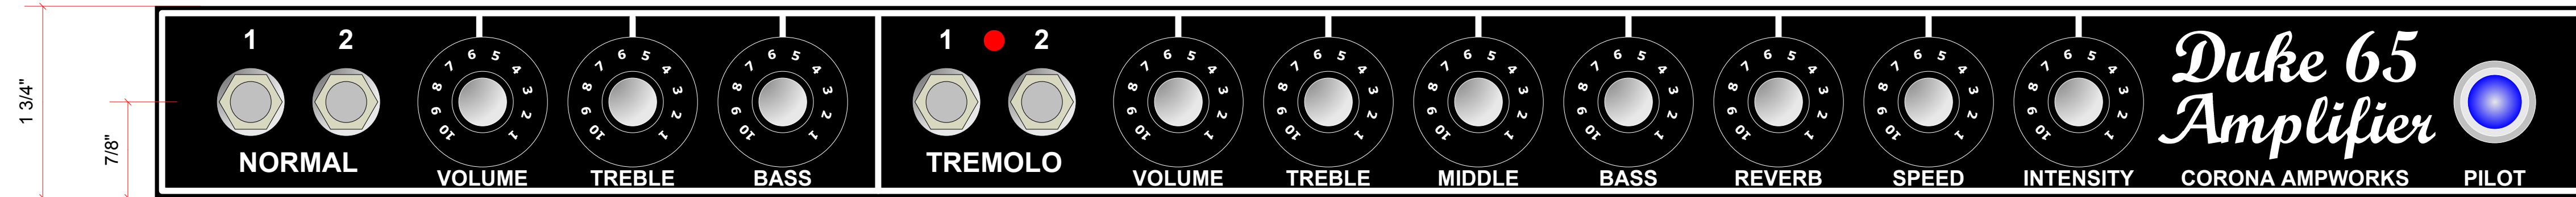

Faceplate

Faceplate

1'-2 1/2"

<h1>L2</h1>	HOFFMAN AB763/6G16 DELUXE REVERB			
	<h2>CORONA AMPWORKS</h2>			
DRAWN BY: BNW	SIZE	FSCM NO	DWG NO	REV
SCALE: 1:1	SCALE	1:1	SHEET	2 OF 3

TOP

TOP

<h1>L3</h1>	HOFFMAN AB763/6G16 DELUXE REVERB			
	<h2>CORONA AMPWORKS</h2>			
DRAWN BY: BNW	SIZE	FSCM NO	DWG NO	REV
SCALE: 1:1	SCALE	1:1	SHEET	3 OF 3