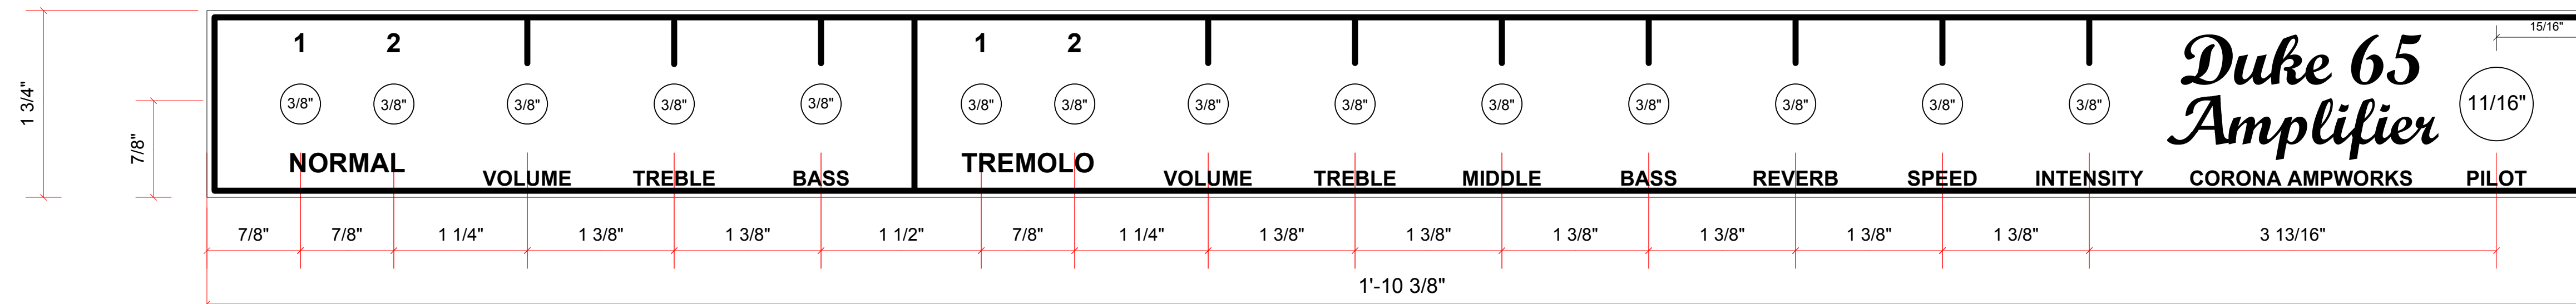

Faceplate

Faceplate

1'-2 1/2"

<h1>L2</h1>	HOFFMAN AB763/6G16 DELUXE REVERB			
	<h2>CORONA AMPWORKS</h2>			
DRAWN BY: BNW	SIZE	FSCM NO	DWG NO	REV
SCALE: 1:1	SCALE	1:1	SHEET	2 OF 3

TOP

TOP

<h1>L3</h1>	HOFFMAN AB763/6G16 DELUXE REVERB			
	<h2>CORONA AMPWORKS</h2>			
DRAWN BY: BNW	SIZE	FSCM NO	DWG NO	REV
SCALE: 1:1	SCALE	1:1	SHEET	3 OF 3