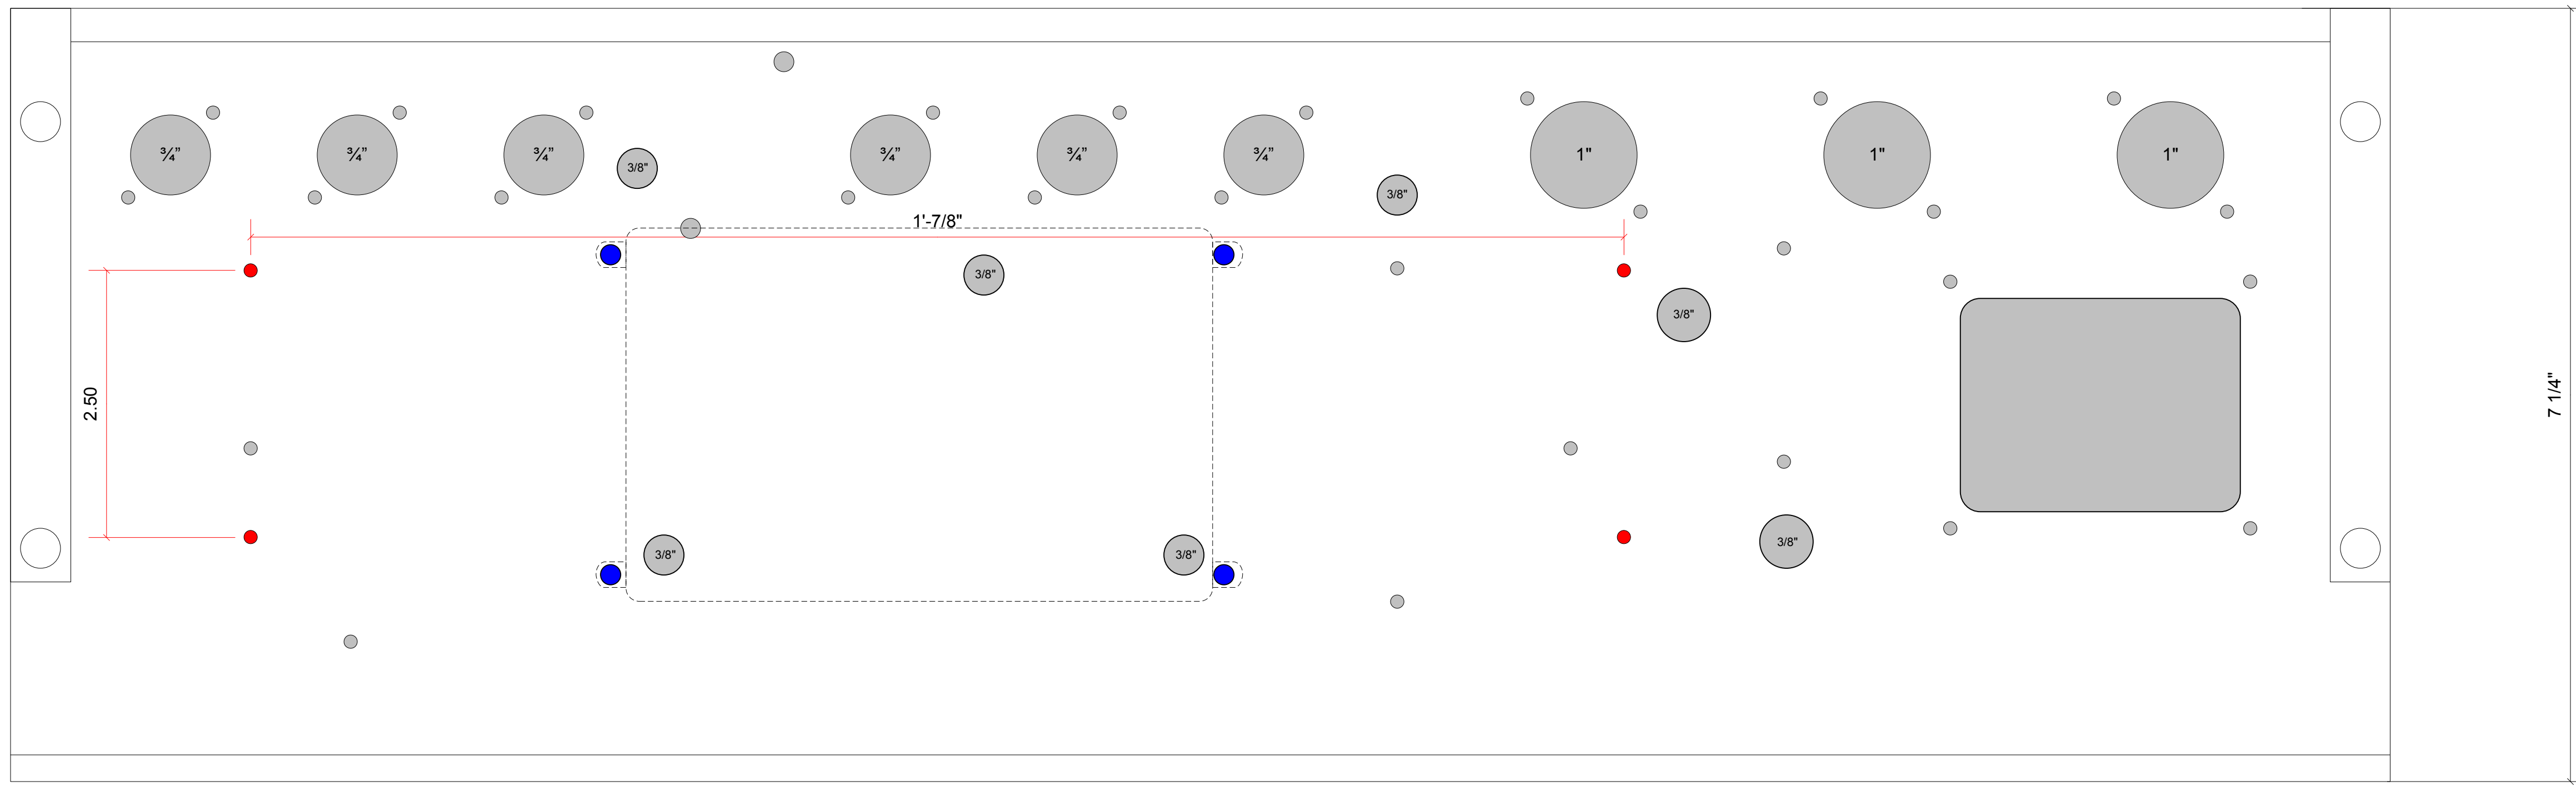

Faceplate

Faceplate

1'-2 1/2"

<h1>L2</h1>	HOFFMAN AB763/6G16 DELUXE REVERB			
	<h2>CORONA AMPWORKS</h2>			
DRAWN BY: BNW	SIZE	FSCM NO	DWG NO	REV
SCALE: 1:1	SCALE	1:1	SHEET	2 OF 3

TOP

TOP

<h1>L3</h1>	HOFFMAN AB763/6G16 DELUXE REVERB			
	<h2>CORONA AMPWORKS</h2>			
DRAWN BY: BNW	SIZE	FSCM NO	DWG NO	REV
SCALE: 1:1	SCALE	1:1	SHEET	3 OF 3