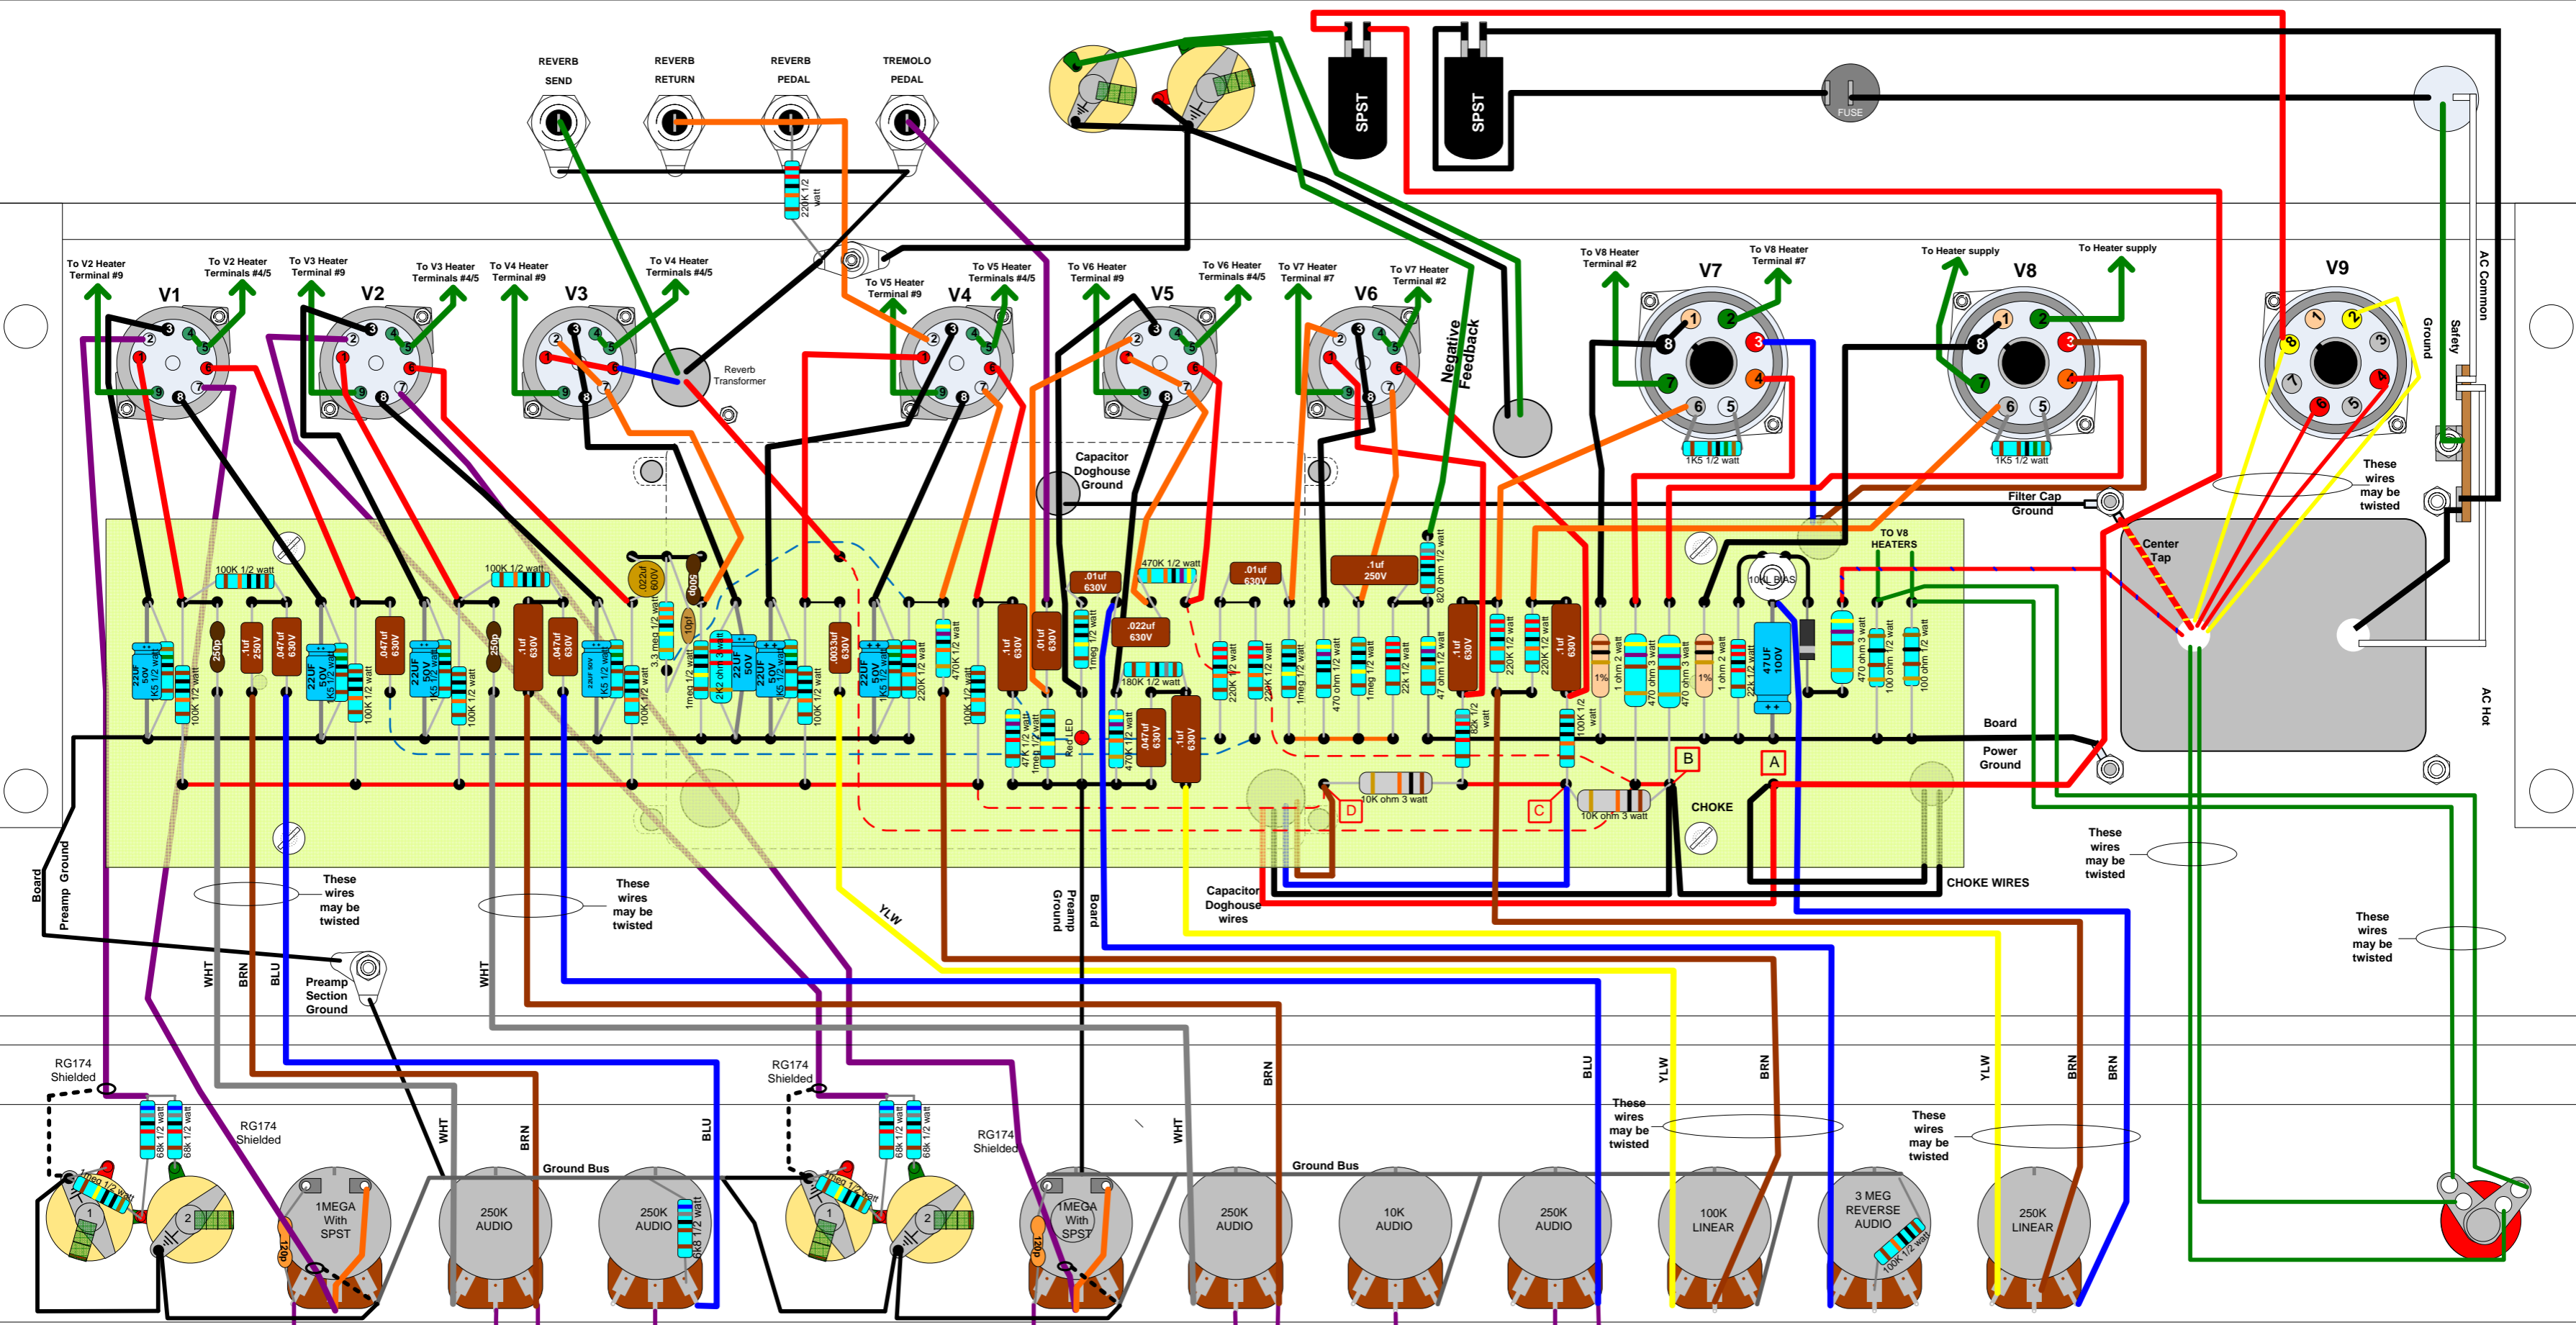

EXT. SPEAKER INT. SPEAKER STANDBY POWER LINE FUSE 1 AMP SLO-BLO

NORMAL VOLUME BRIGHT TREBLE BASS TREMOLO VOLUME BRIGHT TREBLE MIDDLE BASS REVERB SPEED INTENSITY

AC Common Ground Safety AC Hot Board Power Ground Board Preamp Ground Board Preamp Section Ground Board Ground