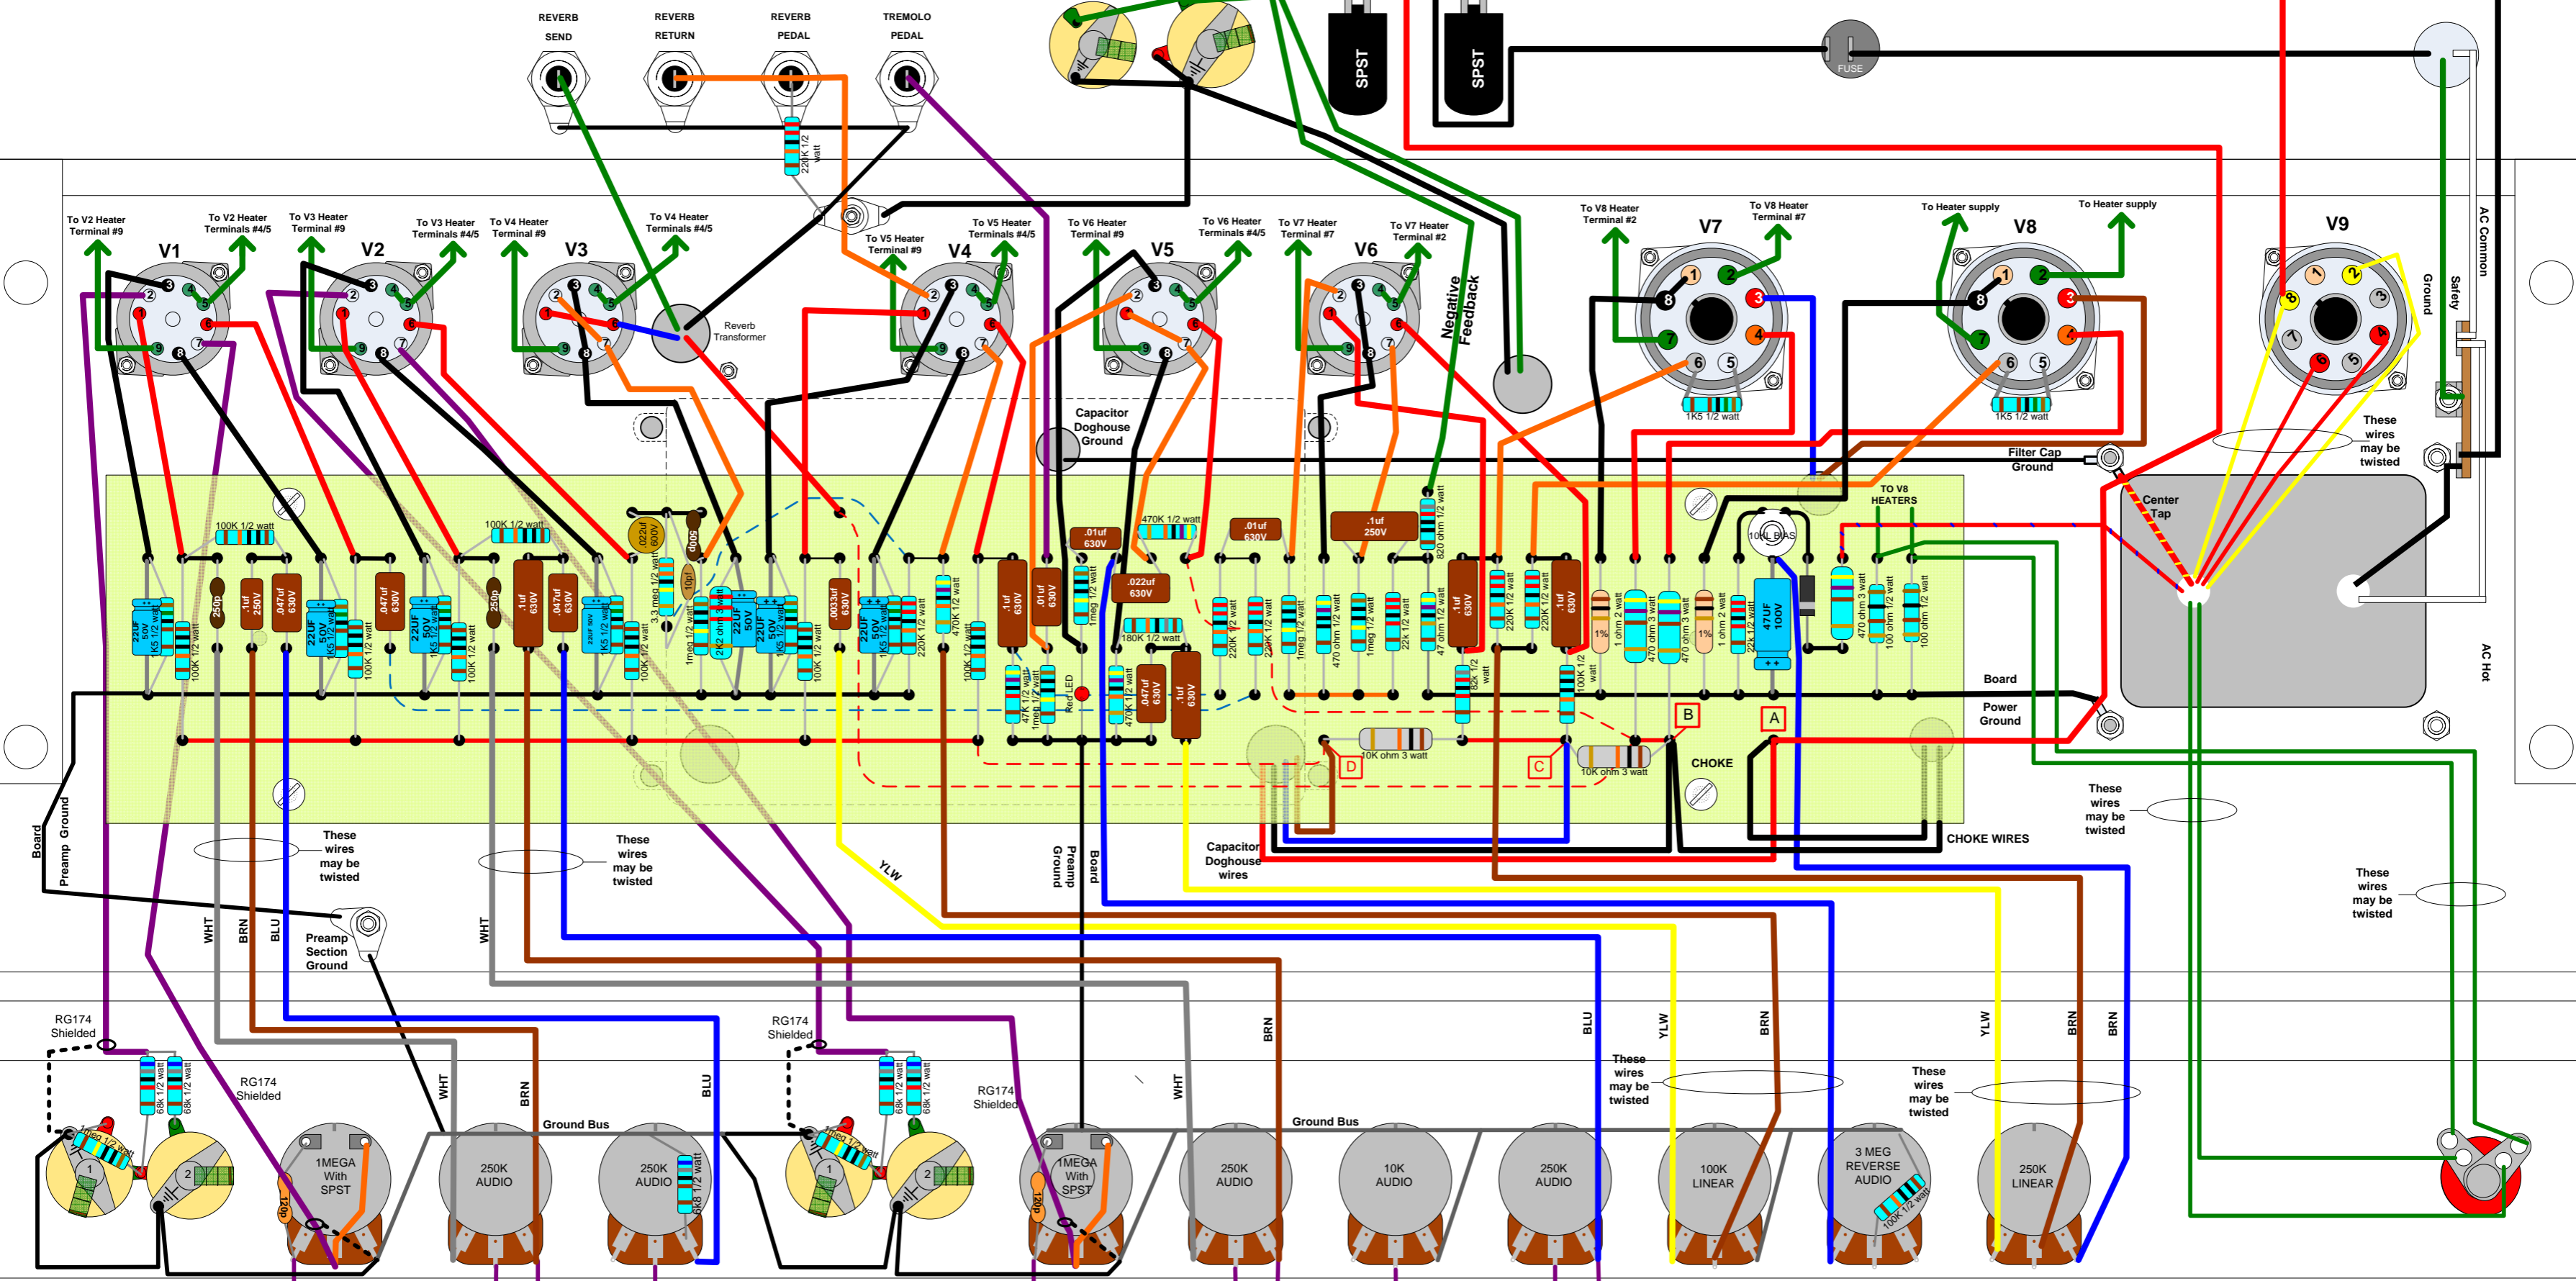

EXT. SPEAKER INT. SPEAKER STANDBY POWER LINE FUSE 1 AMP SLO-BLO

NORMAL VOLUME BRIGHT TREBLE BASS TREMOLO VOLUME BRIGHT TREBLE MIDDLE BASS REVERB SPEED INTENSITY

AC Common Ground Safety AC Hot Board Power Ground Board Preamp Ground Board Preamp Section Ground Board Ground