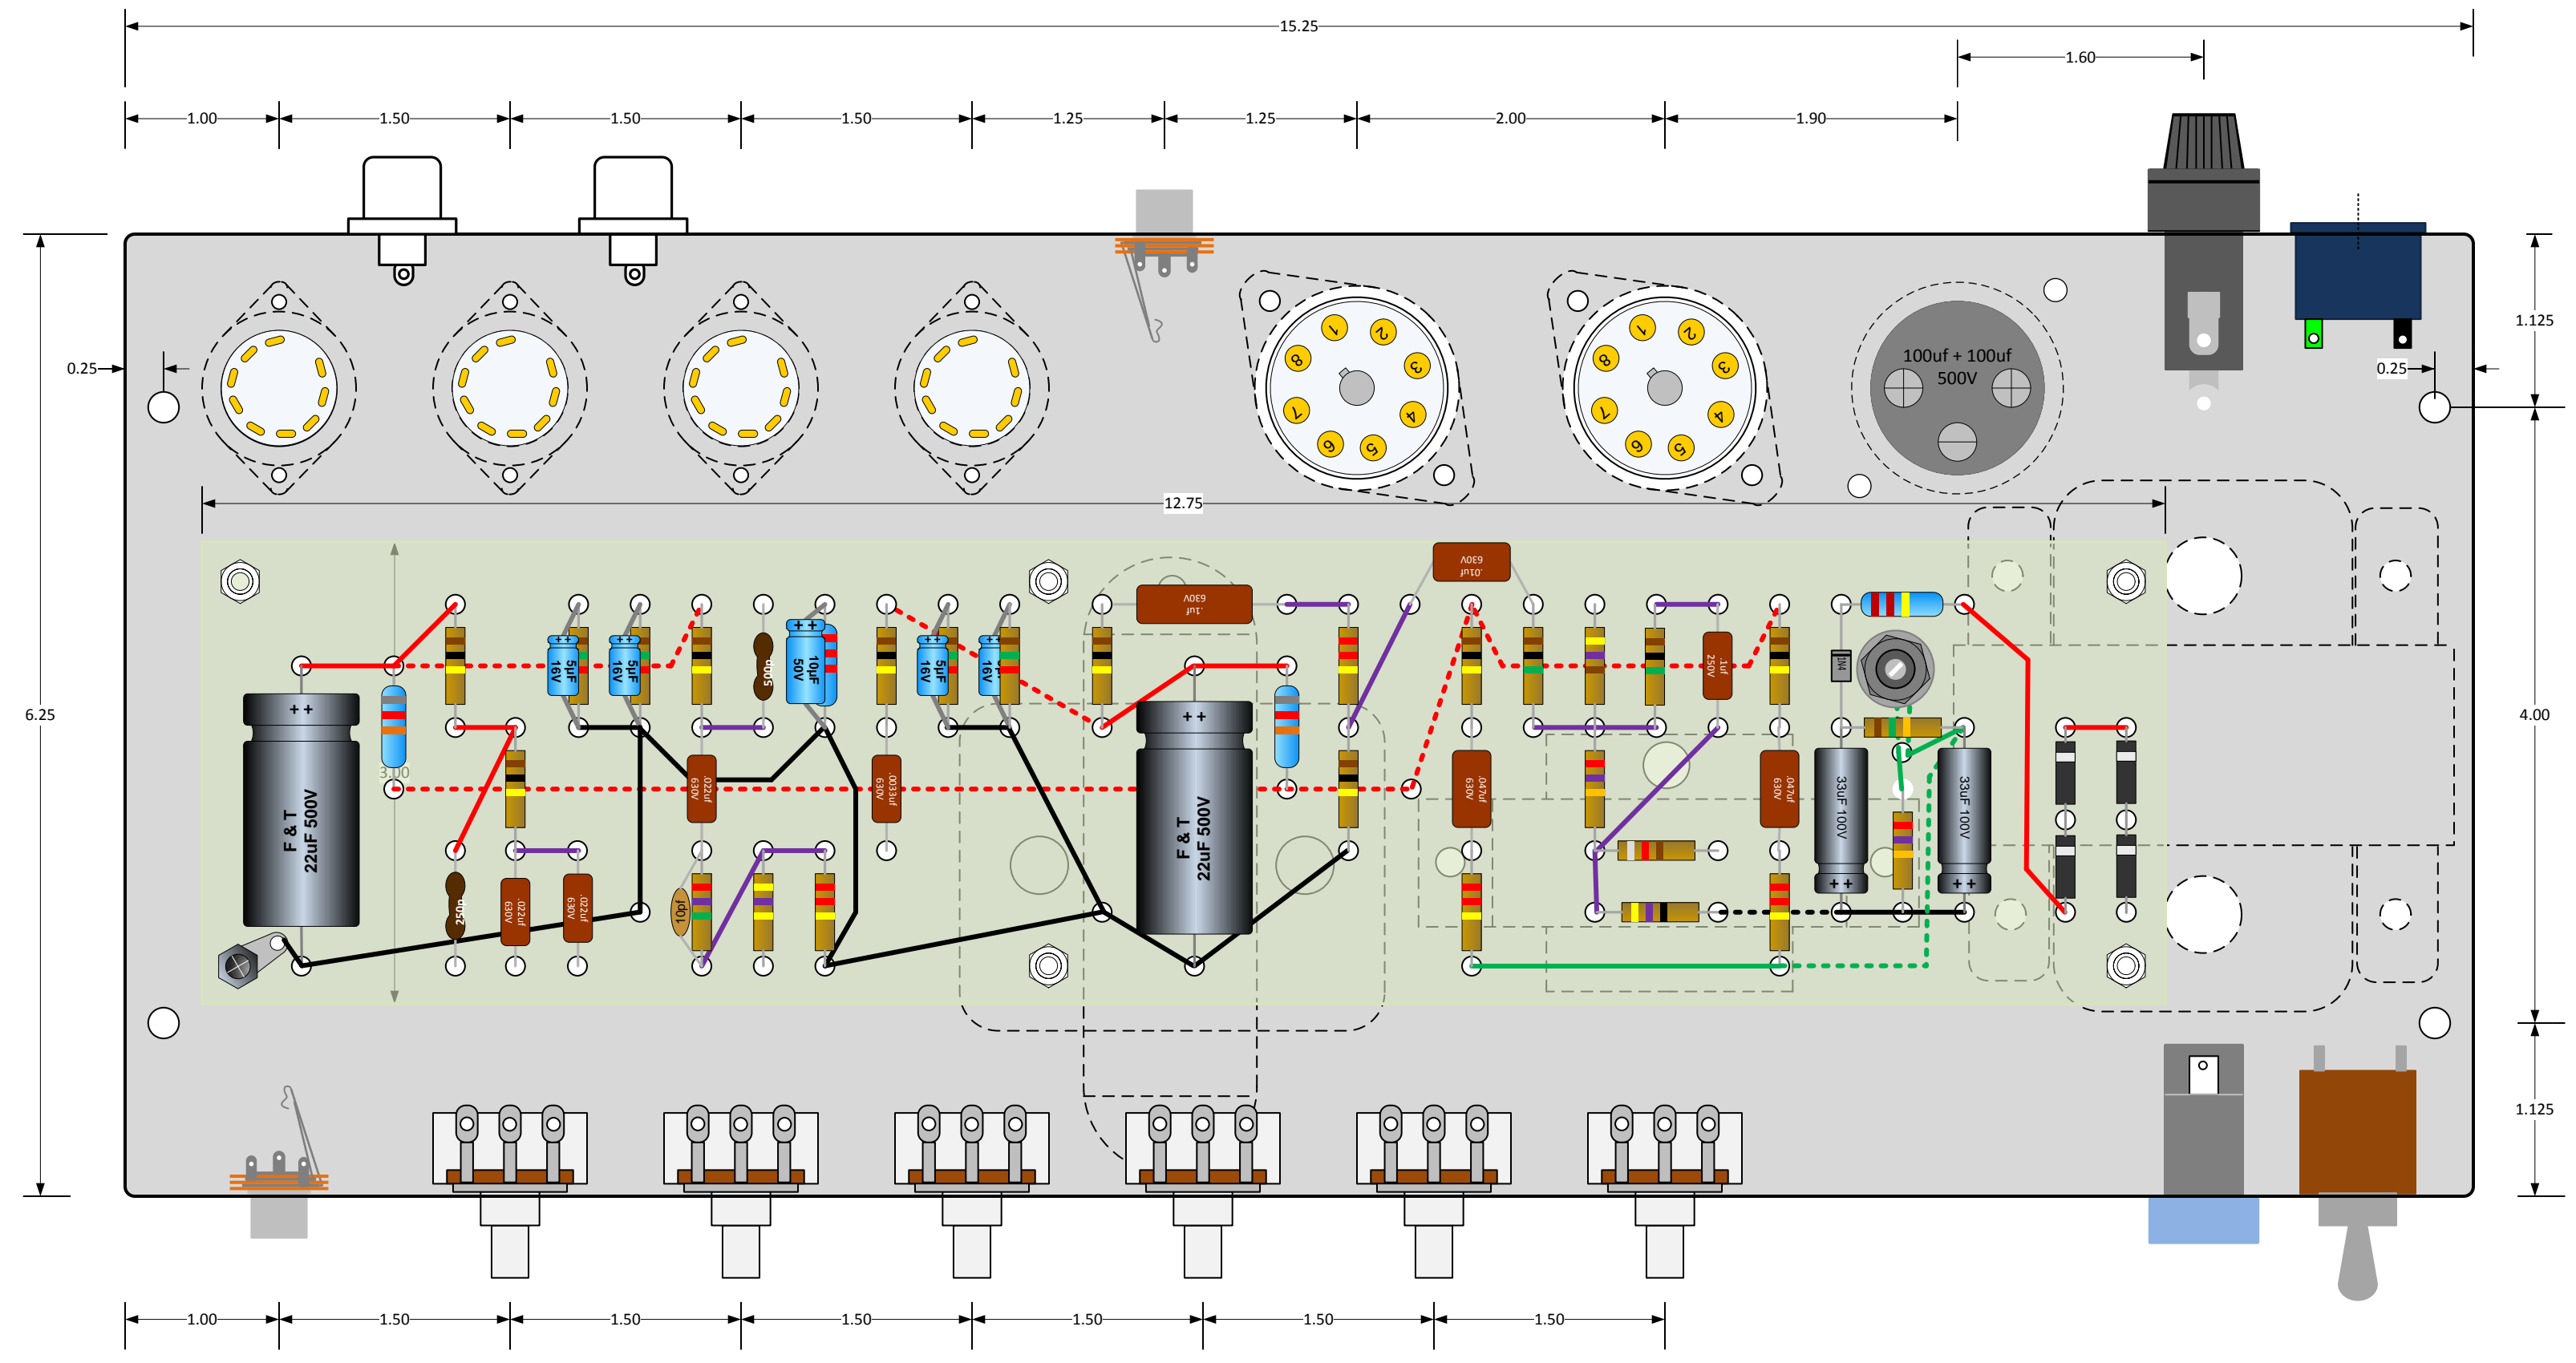

8 7 6 5 4 3 2 1

H
G
F
E
D
C
B
A

PT is Hammond 276X.
 OT is Fender 124A6A - 022640 or ClassicTone 40-18088.
 Choke is Fender 125C1A - 022799 or ClassicTone 40-18003.
 Can Cap is JJ or F&T 100uF+100uF 500WVDC.
 Use Fender 4" Chassis Straps.

S.T.A.C Austin, TX				
				Champ Del Reverb
Drawn by: Pete Mitchelltree	SIZE	DATE	DWG NO	REV
	C	23 Feb., 2018	20180223001	A
	SCALE	1in : 1in	SHEET	1 OF 1

8 7 6 5 4 3 2 1