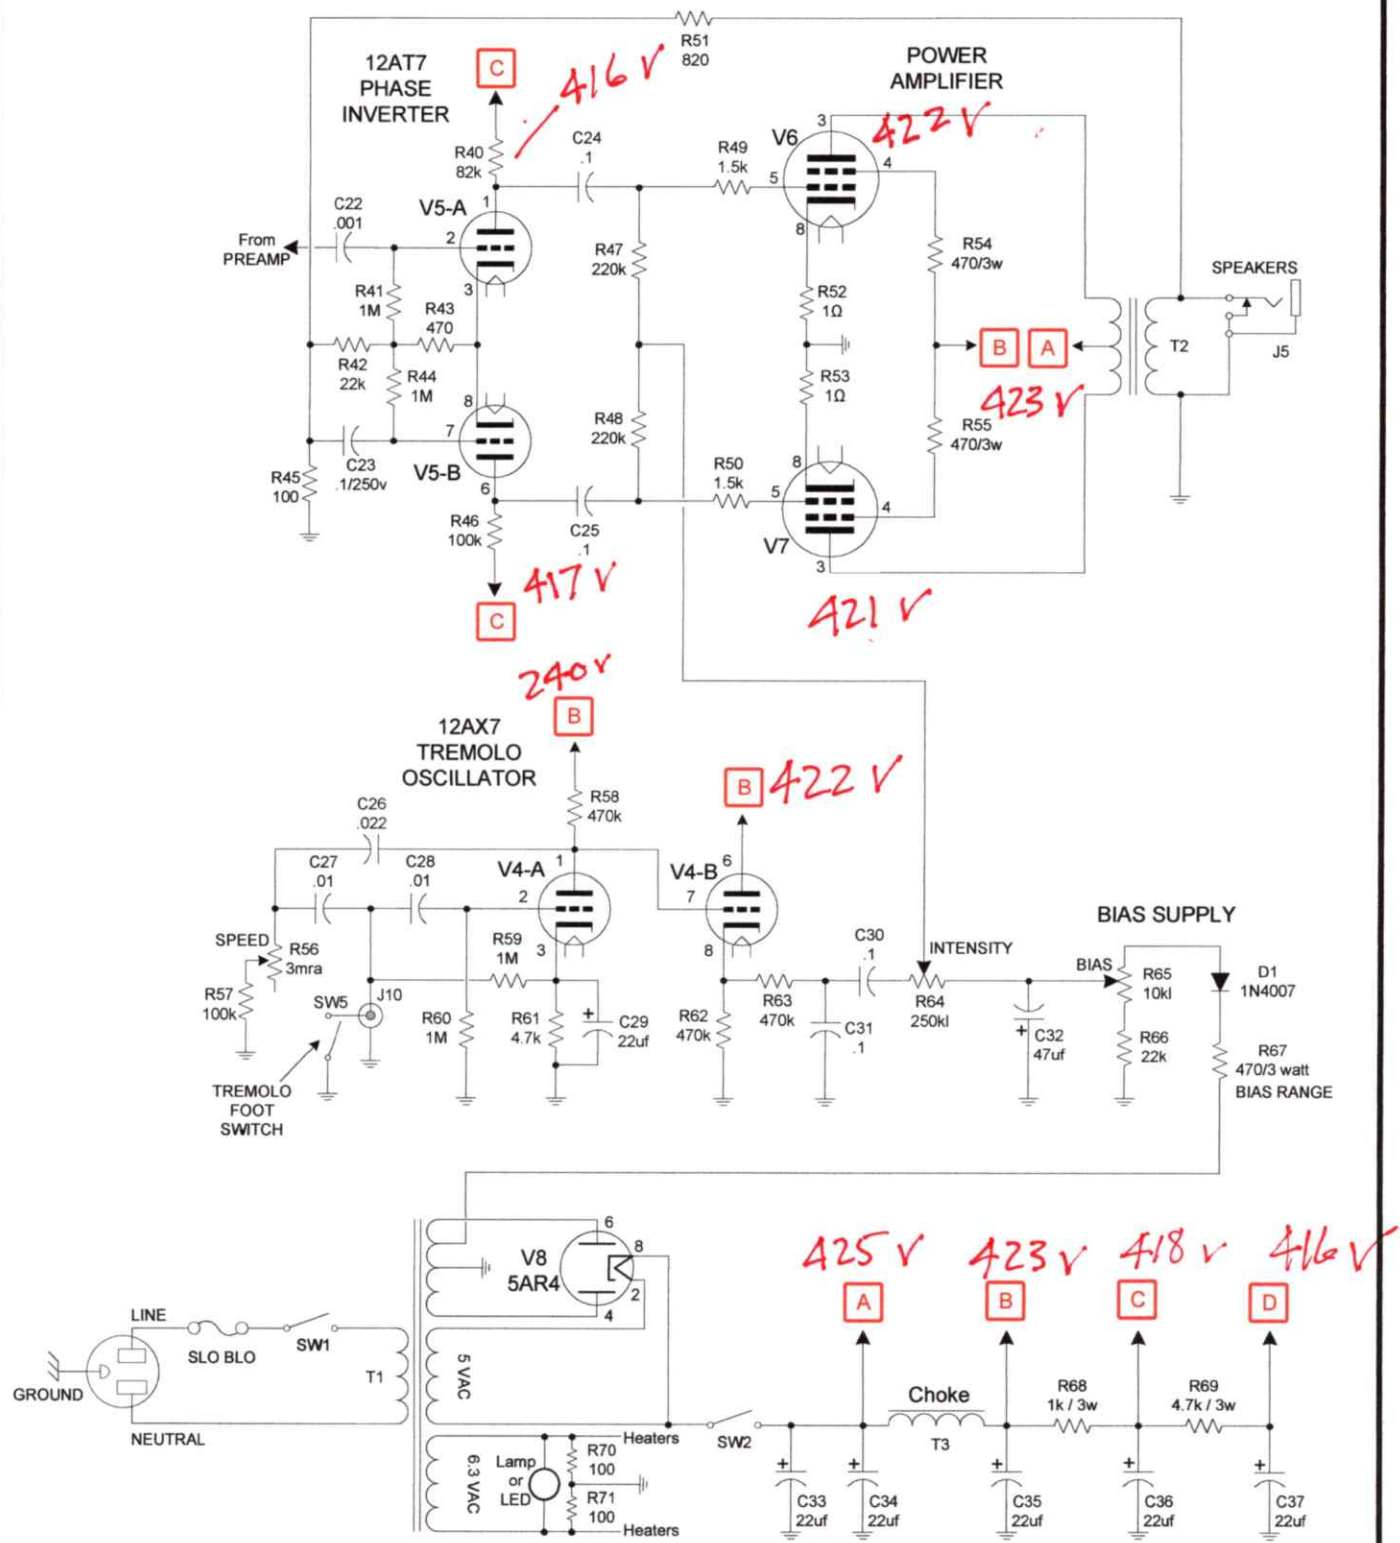

FILAMENT STRING

V7 6.12

V6

V1 6.08V

VOLTAGES 3-20-18

Hoffman AB763 - 1 channel  
[www.hoffmanamps.com](http://www.hoffmanamps.com)

PREAMP and REVERB

Thanks to Sluckey on the Hoffmamps forum for creating the original schematic

Hoffman AB763 - 1 channel  
[www.hoffmanamps.com](http://www.hoffmanamps.com)

POWER AMP, TREMOLO  
 and POWER SUPPLY

Thanks to Sluckey on the Hoffmamps forum for creating the original schematic