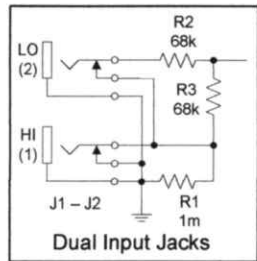

FILAMENT STRING

V7 6.12

V6

V1 6.08V

VOLTAGES 3-20-18

Hoffman AB763 - 1 channel  
[www.hoffmanamps.com](http://www.hoffmanamps.com)

PREAMP and REVERB

Thanks to Sluckey on the Hoffmamps forum for creating the original schematic