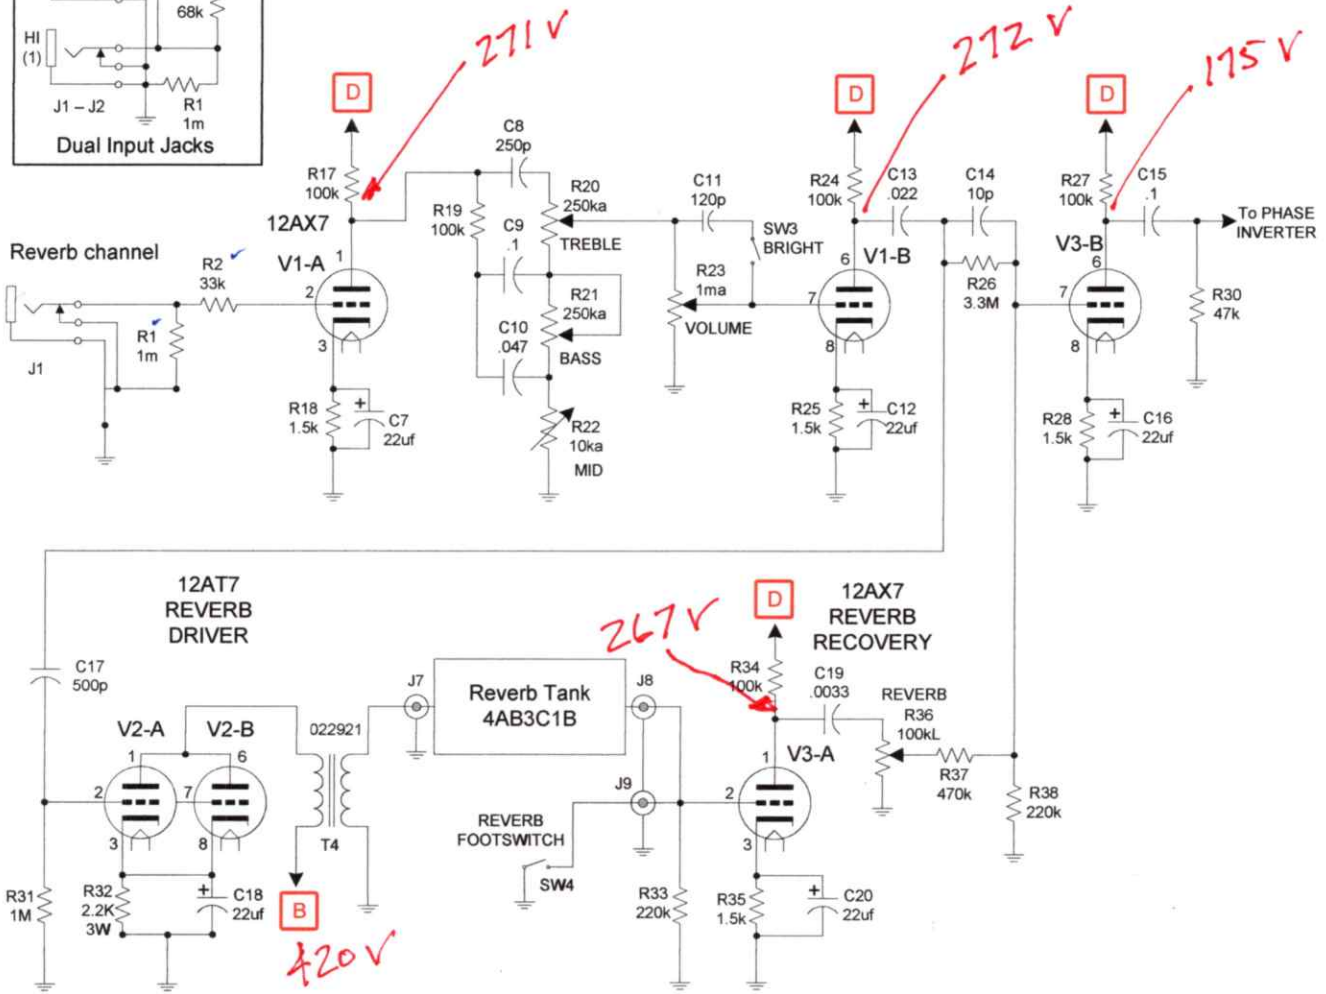

FILAMENT STRING

V7 6.12

V6

V1 6.08V

VOLTAGES 3-20-18

Hoffman AB763 - 1 channel  
[www.hoffmanamps.com](http://www.hoffmanamps.com)

PREAMP and REVERB

Thanks to Sluckey on the Hoffmamps forum for creating the original schematic

Hoffman AB763 - 1 channel  
[www.hoffmanamps.com](http://www.hoffmanamps.com)

POWER AMP, TREMOLO  
 and POWER SUPPLY

Thanks to Sluckey on the Hoffmamps forum for creating the original schematic