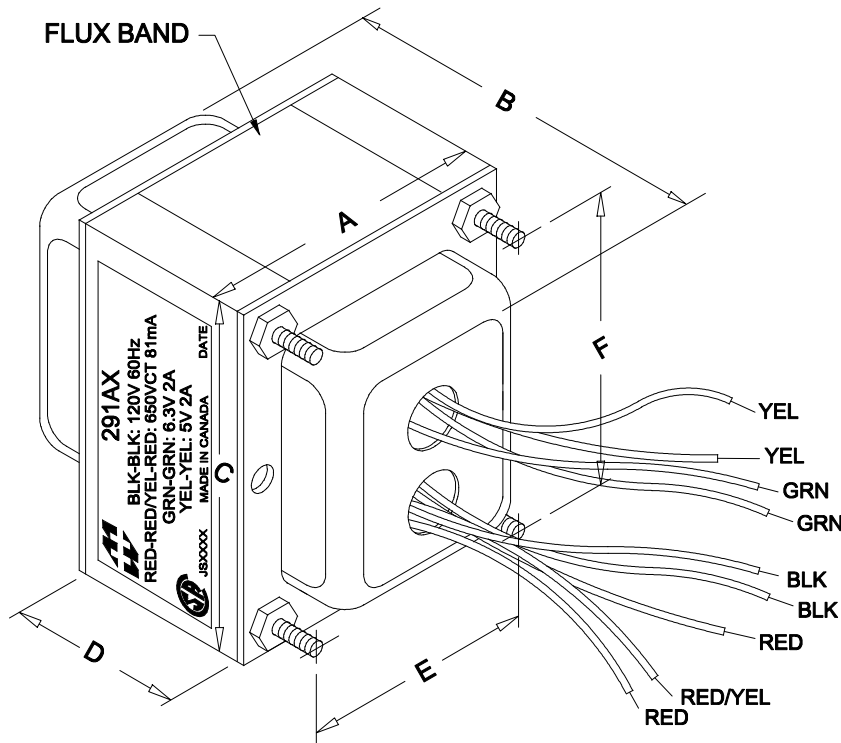

291AX

DIMENSIONS:

A	2.500" ±0.063
B	2.817" ±0.063
C	3.000" ±0.063
D	1.250" ±0.063
E	2.000" ±0.063
F	2.500" ±0.063

NOTE: ALL LEADS 9" OUT MIN., STRIPPED .5"

ELECTRICAL DATA:

Turns ratio:	1 : 5.82 (RED - RED)	
Exciting Current	@ 120V, 60Hz, BLK - BLK = 175mA	Max.
DCR	@ 20C, BLK - BLK = 4.892	Ω ±20%
	@ 20C, RED - RED = 333.2	Ω ±20%
	@ 20C, GRN - GRN = 0.108	Ω ±20%
	@ 20C, YEL - YEL = 0.088	Ω ±20%
Pri. Voltage	120V 60Hz	
Sec. Voltage (RMS)	650VCT @ 81mA / 6.3V @ 2A / 5V @ 2A	
No Load Voltage	698.6VCT / 6.76V / 5.3V	