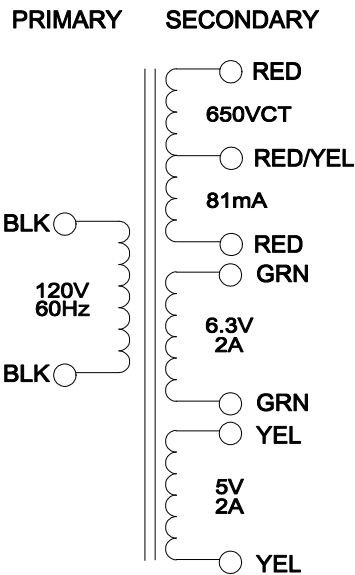

291AX

DIMENSIONS:

A	2.500" ±0.063
B	2.817" ±0.063
C	3.000" ±0.063
D	1.250" ±0.063
E	2.000" ±0.063
F	2.500" ±0.063

NOTE: ALL LEADS 9" OUT MIN., STRIPPED .5"

ELECTRICAL DATA:

Turns ratio:	1 : 5.82 (RED - RED)	
Exciting Current	@ 120V, 60Hz, BLK - BLK = 175mA	Max.
DCR	@ 20C, BLK - BLK = 4.892	Ω ±20%
	@ 20C, RED - RED = 333.2	Ω ±20%
	@ 20C, GRN - GRN = 0.108	Ω ±20%
	@ 20C, YEL - YEL = 0.088	Ω ±20%
Pri. Voltage	120V 60Hz	
Sec. Voltage (RMS)	650VCT @ 81mA / 6.3V @ 2A / 5V @ 2A	
No Load Voltage	698.6VCT / 6.76V / 5.3V	

52 RANKIN PLACE,
 WATERLOO, ONTARIO, N2L 3Z5.
 PHONE (519) 886-6181
 FAX # (519) 886-9540

TITLE **POWER TRANSFORMER**

			DR BY B.Pervaiz
1	03/22/10	Dimension correction	DATE 08/25/09
NO	DATE	REVISION	DIM IN(X)MM()