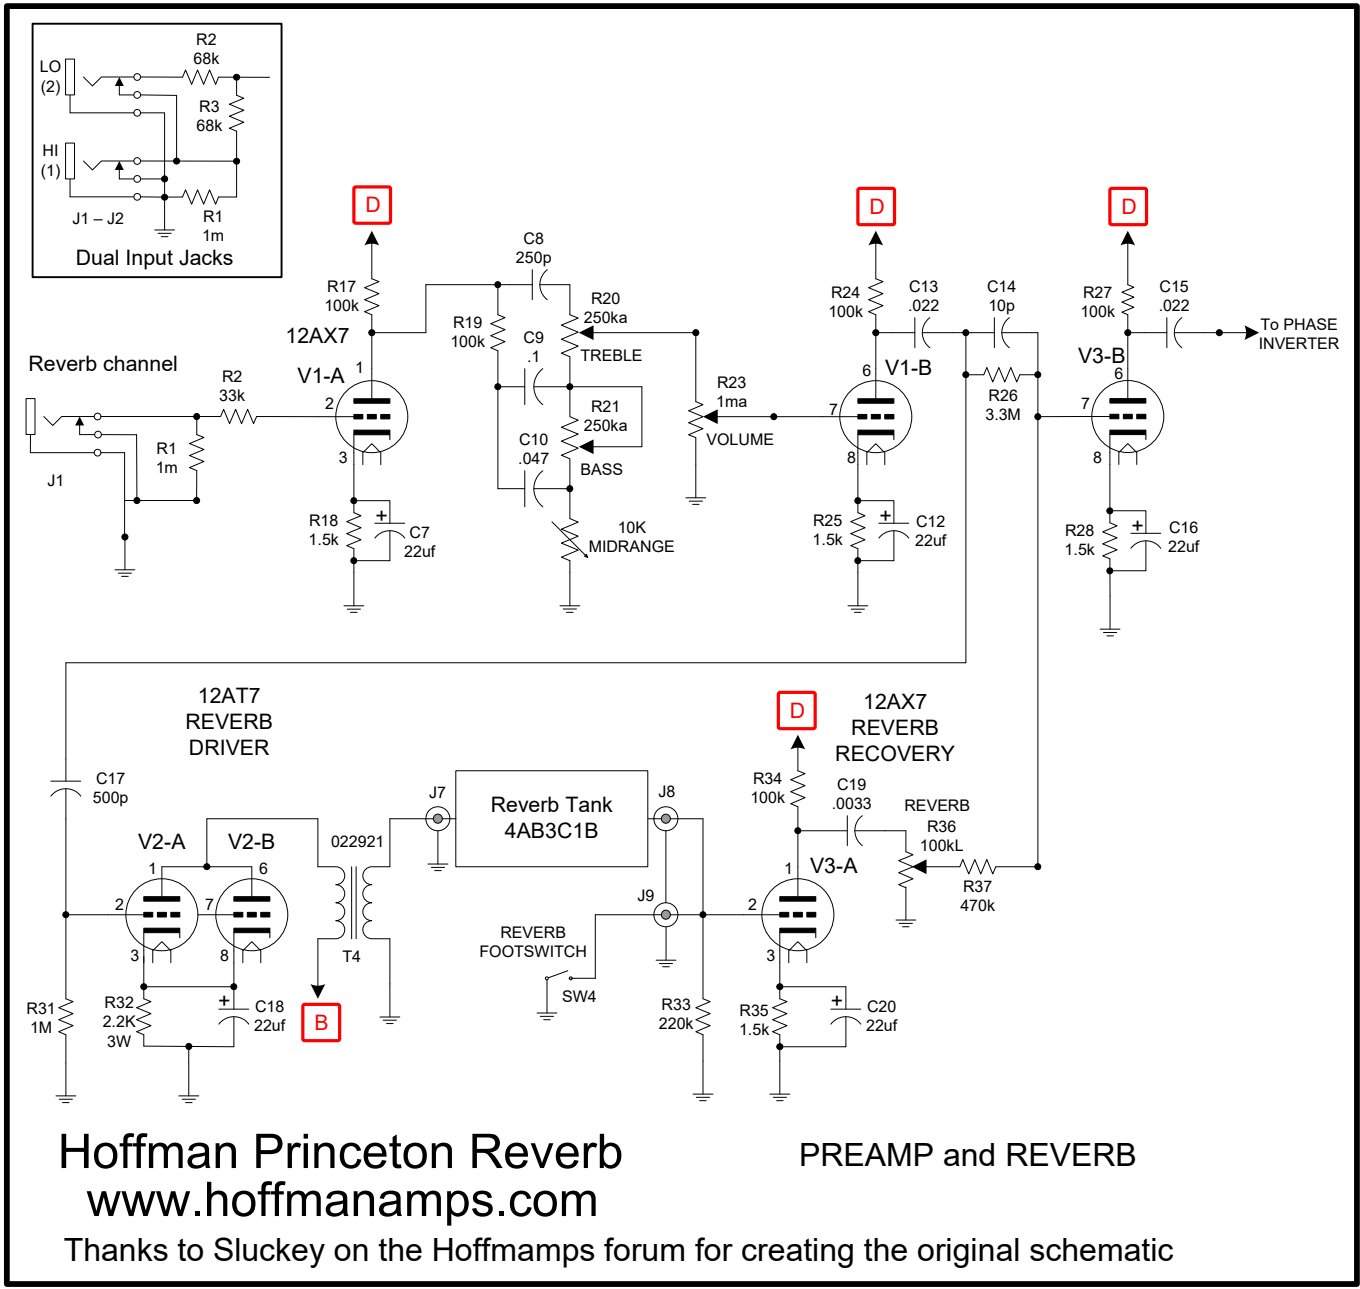

Clickable Links  
[Hoffman Amplifiers parts catalog](#)  
[EL34 World Tube amp Library page](#)  
[Hoffman Layout diagram hookup information](#)

Hoffman princeton Reverb  
[www.hoffmanamps.com](http://www.hoffmanamps.com)

*Modified by sluckey 12/16/2016  
 Tremolo removed, Mid and Master added,  
 Cathodyne PI replaced with LTP PI*