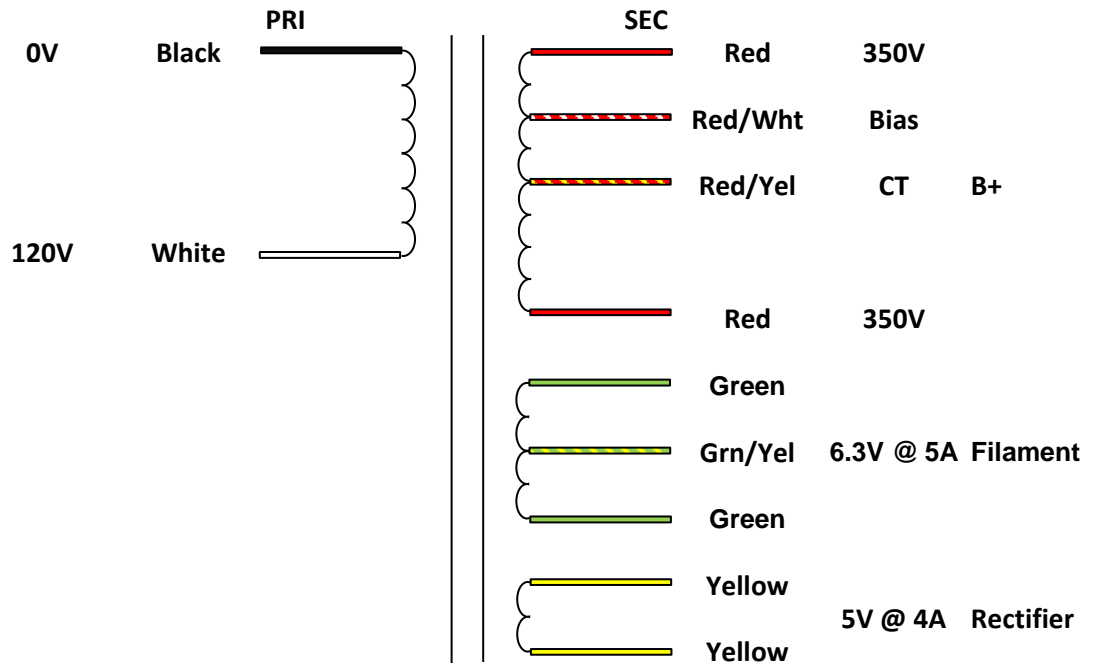

ToneClone+ FDP-20 Power Transformer

<p>120V Primary Wiring</p> 	<p>100V Primary Wiring</p> 	<p>220V Primary Wiring</p> 	<p>230/240V Primary Wiring</p> 
<p>AC IN1: Brown + Black AC IN2: Brn/Wht + White FLOAT: Blk/Wht</p>	<p>AC IN1: Brown + Black AC IN2: Blk/Wht TIE AND FLOAT: Brn/Wht + White</p>	<p>AC IN1: Brown AC IN2: Blk/Wht TIE & FLOAT: Brn/Wht + Black FLOAT: White</p>	<p>AC IN1: Brown AC IN2: White TIE & FLOAT: Brn/Wht + Black FLOAT: Blk/Wht</p>

<p>115V Primary Wiring</p> 	<p>230V Primary Wiring</p> 	<p>120V Primary Wiring</p> 	<p>230/240V Primary Wiring</p> 
<p>AC IN1: Brown + Black AC IN2: Brn/Wht + White</p>	<p>AC IN1: Brown AC IN2: White TIE & FLOAT: Brn/Wht + Black</p>	<p>AC IN1: Brown + Black AC IN2: Brn/Wht + White</p>	<p>AC IN1: Brown AC IN2: White TIE & FLOAT: Brn/Wht + Black</p>

1g

|||

c

2g

|||