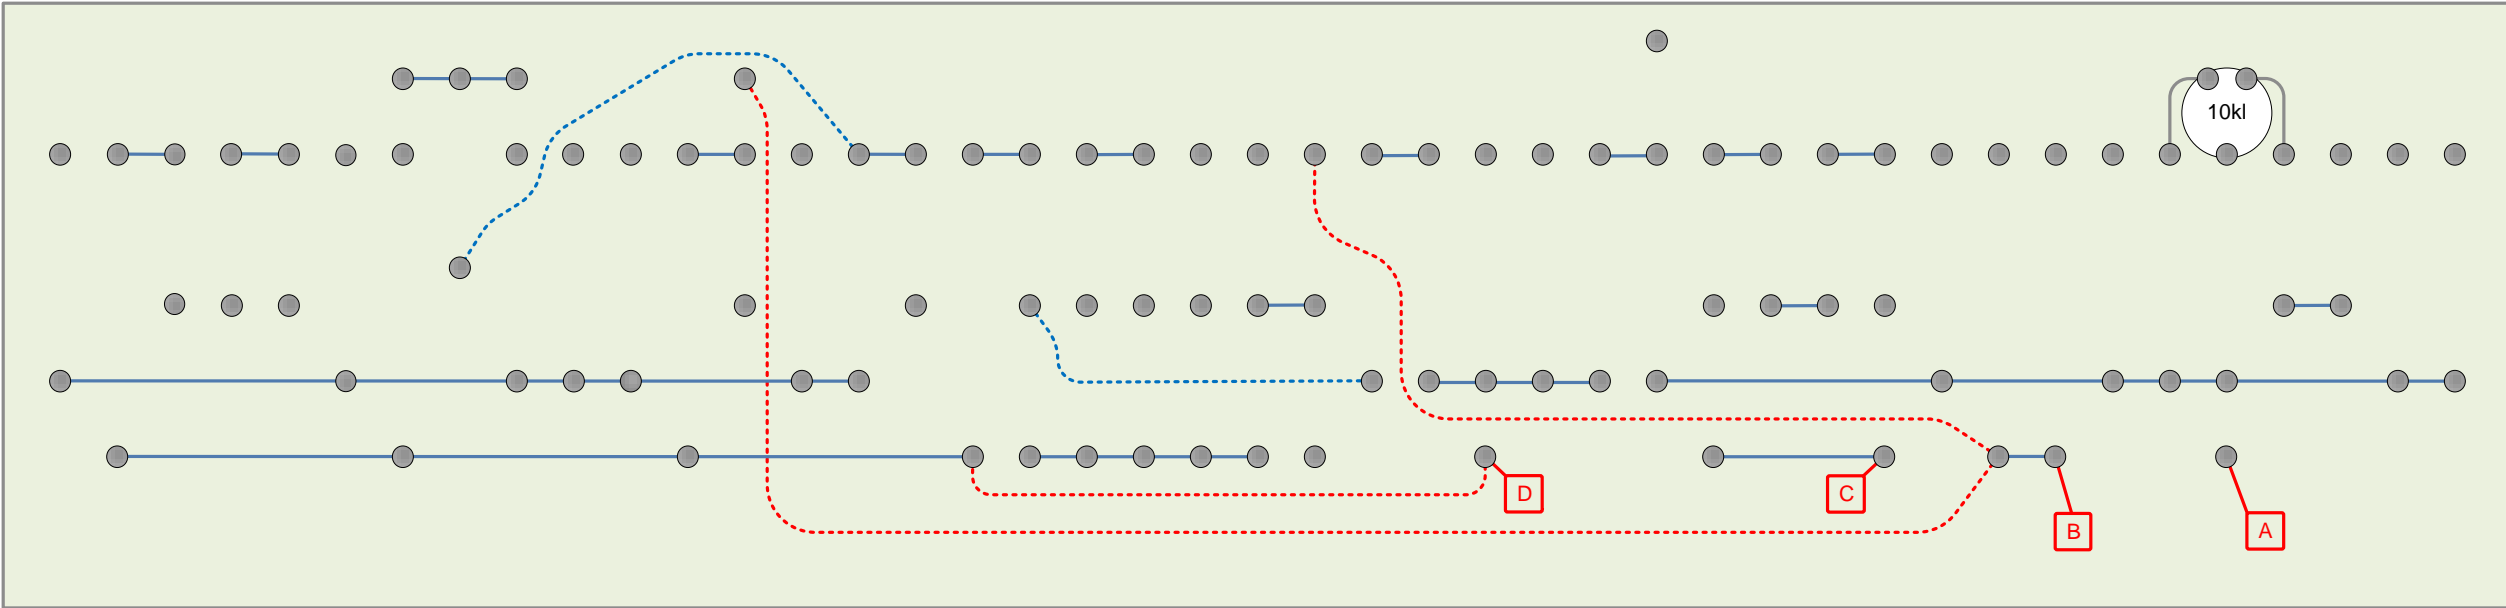

Power Transformer
Ground Lug

Clickable Links
[Hoffman Amplifiers parts catalog](#)
[EL34 World Tube amp Library page](#)
[Hoffman Layout diagram hookup information](#)

Hoffman AB763
www.hoffmanamps.com

Hoffman AB763 - 1 channel
www.hoffmanamps.com

PREAMP and REVERB

Thanks to Sluckey on the Hoffmamps forum for creating the original schematic

Hoffman AB763 - 1 channel
www.hoffmanamps.com

POWER AMP, TREMOLO
 and POWER SUPPLY

Thanks to Sluckey on the Hoffmamps forum for creating the original schematic