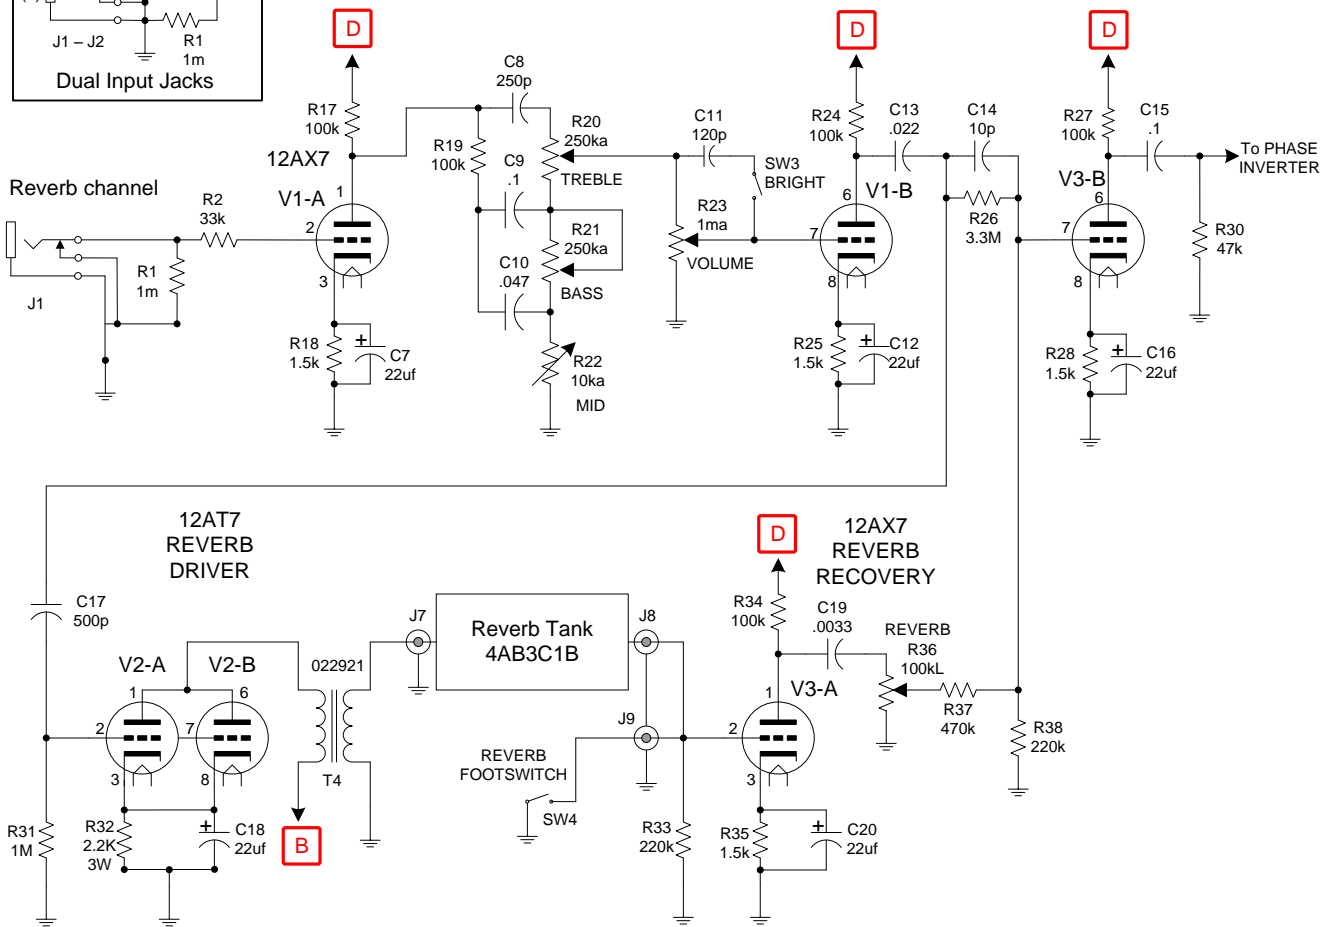

Power Transformer
Ground Lug

Clickable Links
[Hoffman Amplifiers parts catalog](#)
[EL34 World Tube amp Library page](#)
[Hoffman Layout diagram hookup information](#)

Hoffman AB763
www.hoffmanamps.com

Hoffman AB763 - 1 channel
www.hoffmanamps.com

PREAMP and REVERB

Thanks to Sluckey on the Hoffmamps forum for creating the original schematic

Hoffman AB763 - 1 channel
www.hoffmanamps.com

POWER AMP, TREMOLO
 and POWER SUPPLY

Thanks to Sluckey on the Hoffmamps forum for creating the original schematic