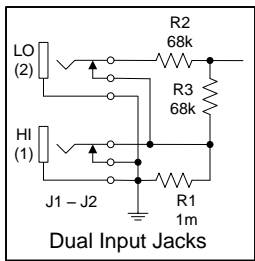

Power Transformer
Ground Lug

Clickable Links
[Hoffman Amplifiers parts catalog](#)
[EL34 World Tube amp Library page](#)
[Hoffman Layout diagram hookup information](#)

Hoffman AB763
www.hoffmanamps.com

Hoffman AB763 - 1 channel
www.hoffmanamps.com

PREAMP and REVERB

Thanks to Sluckey on the Hoffmamps forum for creating the original schematic

Hoffman AB763 - 1 channel
www.hoffmanamps.com

POWER AMP, TREMOLO
 and POWER SUPPLY

Thanks to Sluckey on the Hoffmamps forum for creating the original schematic