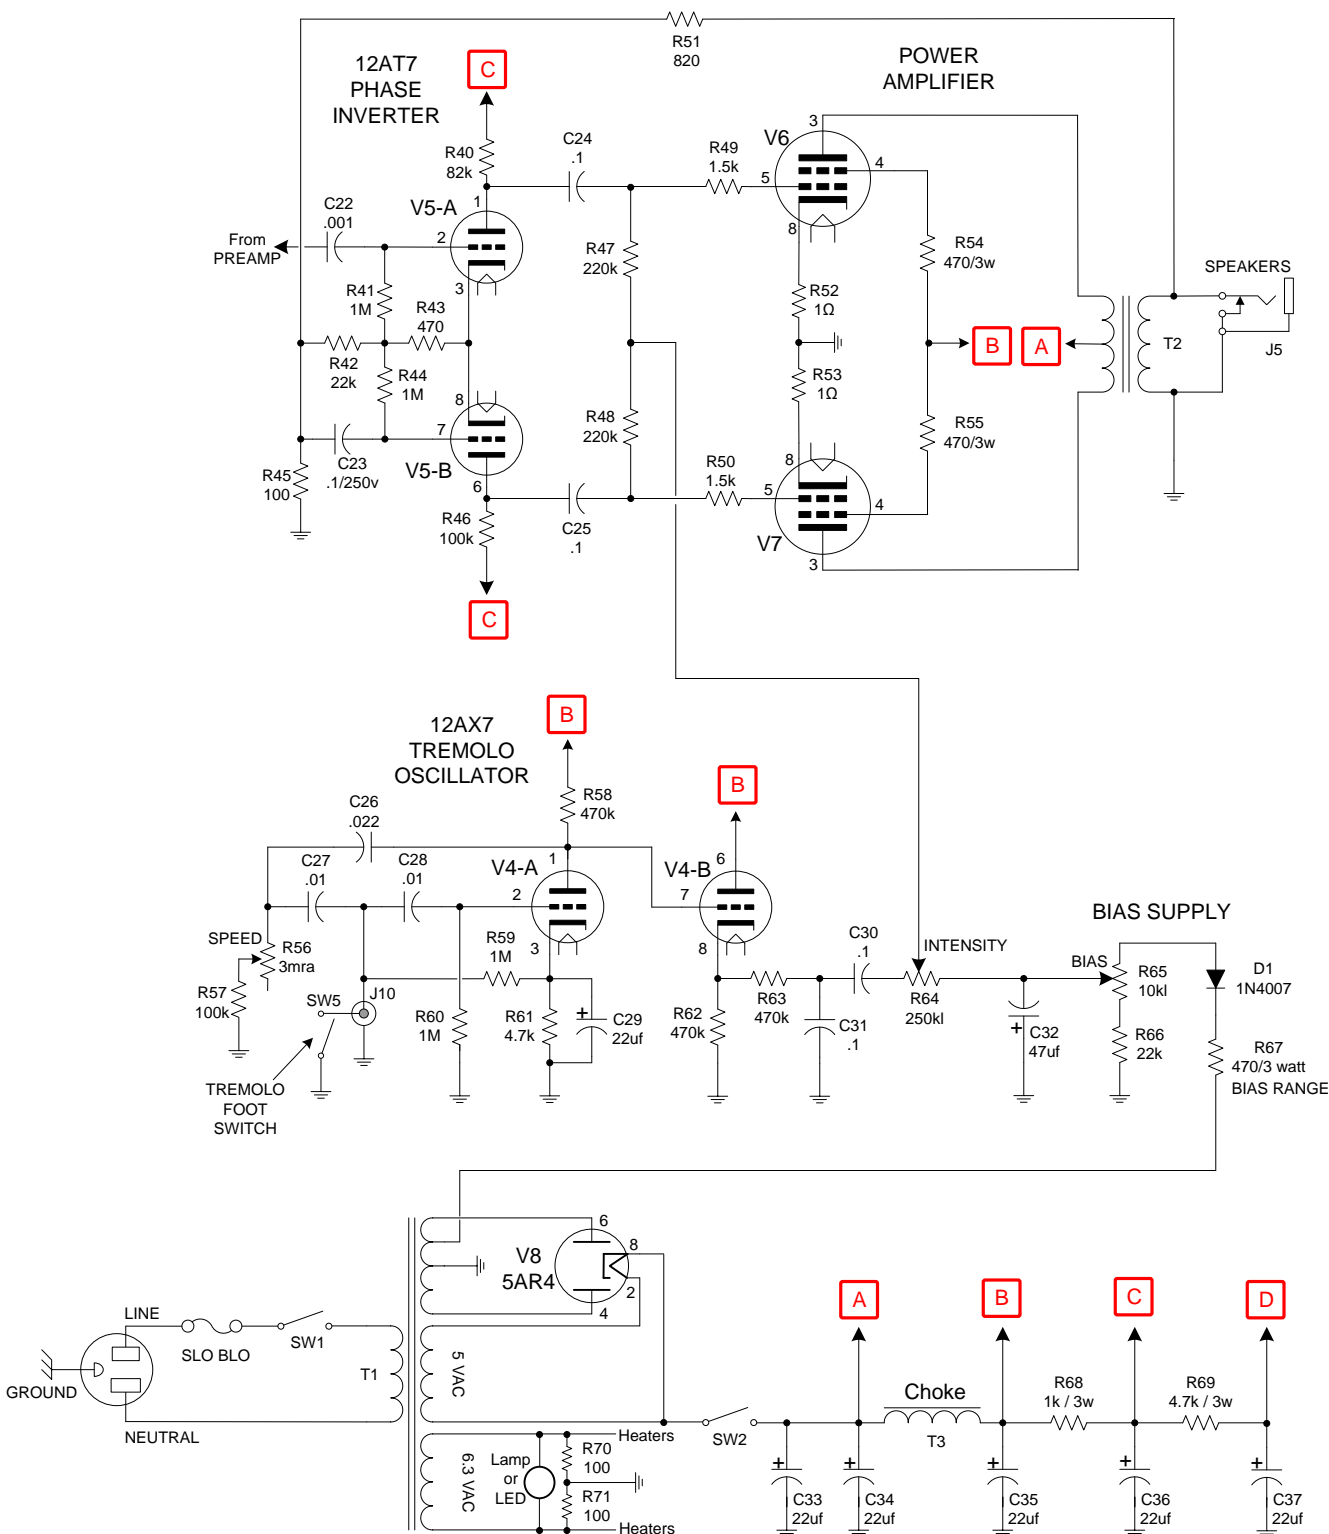

Power Transformer
Ground Lug

Clickable Links
[Hoffman Amplifiers parts catalog](#)
[EL34 World Tube amp Library page](#)
[Hoffman Layout diagram hookup information](#)

Hoffman AB763
www.hoffmanamps.com

Hoffman AB763 - 1 channel
www.hoffmanamps.com

PREAMP and REVERB

Thanks to Sluckey on the Hoffmamps forum for creating the original schematic

Hoffman AB763 - 1 channel
www.hoffmanamps.com

POWER AMP, TREMOLO
 and POWER SUPPLY

Thanks to Sluckey on the Hoffmamps forum for creating the original schematic