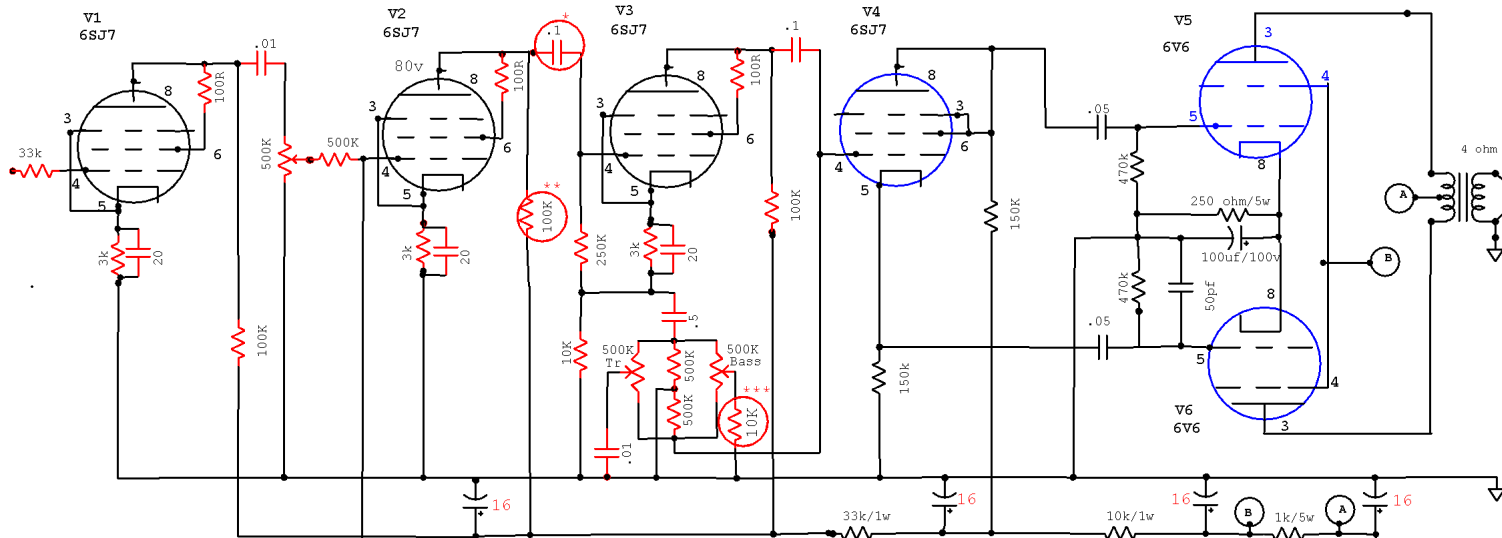

Muzak 908B Stromberg Carlson - Gibson EH-185

Gibson EH-185 Preamp

Muzak 908B PI and Power Amp

- * alt schematic - .003 and 50K grid stopper
- ** alt schematic - 25K
- *** Replaces inductor

Alt schematic - B+ of 275V with 20K 20W Resistor to Ground