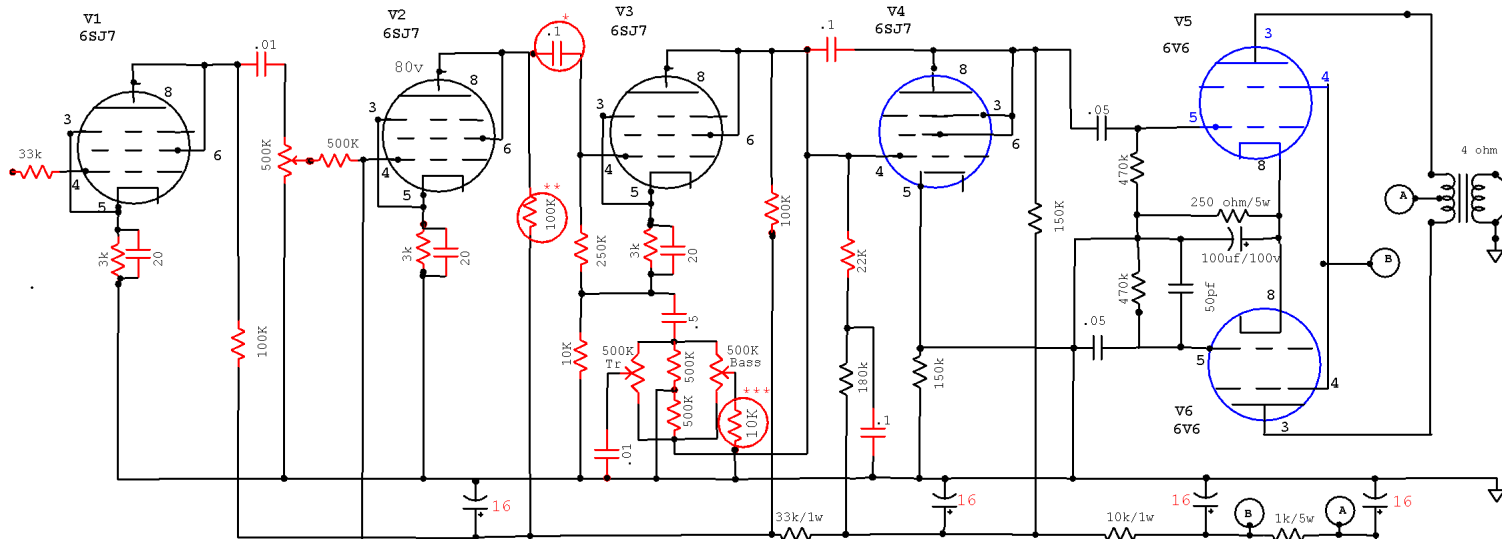

Muzak 908B Stromberg Carlson - Gibson EH-185

Gibson EH-185 Preamp

Muzak 908B PI and Power Amp

* alt schematic - .003 and 50K grid stopper
 ** alt schematic - 25K
 *** Replaces inductor

Alt schematic - B+ of 275V
 with 20K 20W Resistor to Ground