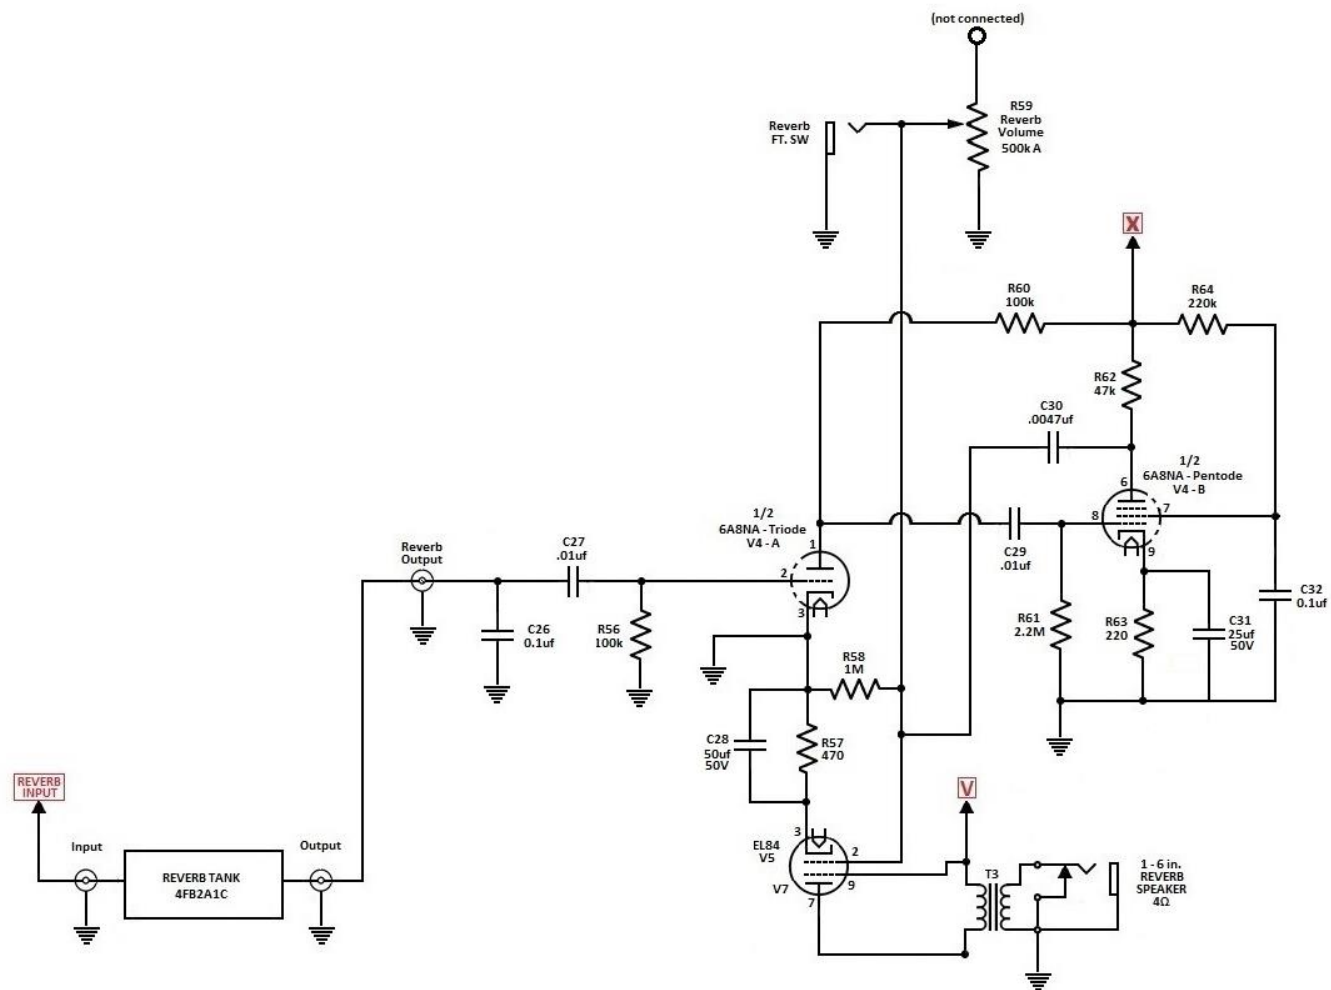

**Excelsior - 50WR
Pre-Amp**

DRAWN BY	SHEET	DATE	SCALE
KEVIN E. WATERS	1 OF 4	01/11/2020	
EXCELSIOR AMERICANA (SANO)			
TREMOLO & REVERB			
SPEAKERS: 2 - 12" (main)			
1 - 6" (reverb)			
EXCELSIOR			

**Excelsior - 50WR
Power-Amp**

DRAWN BY	SHEET	DATE	SCALE
KEVIN E. WATERS	2 OF 4	01/11/2020	
EXCELSIOR AMERICANA (SANO) TREMOLLO & REVERB SPEAKERS: 2 - 12" (main) 1 - 6" (reverb)			
EXCELSIOR			

**Excelsior - 50WR
Reverb**

DRAWN BY	SHEET	DATE	SCALE
KEVIN E. WATERS	3 OF 4	01/11/2020	
EXCELSIOR AMERICANA (SANO) TREMOLO & REVERB SPEAKERS: 2 - 12" (main) 1 - 6" (reverb)			
EXCELSIOR			

**Excelsior - 50WR
Power Supply**

DRAWN BY	SHEET	DATE	SCALE
KEVIN E. WATERS	4 OF 4	01/11/2020	
EXCELSIOR AMERICANA (SANO) TREMOLO & REVERB SPEAKERS: 2 - 12" (main) 1 - 6" (reverb)			
EXCELSIOR			