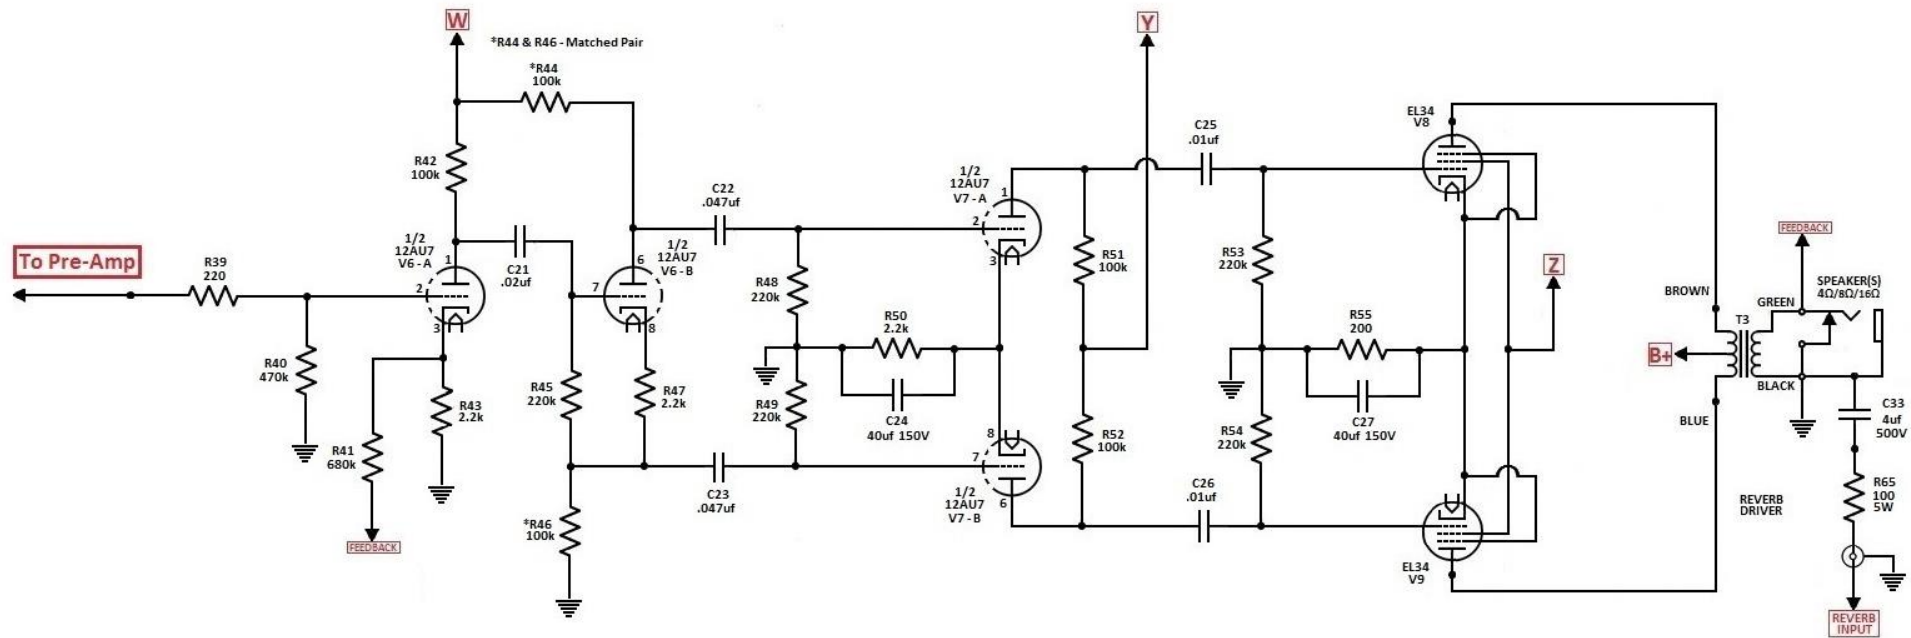

**Excelsior - 50WR
Pre-Amp**

DRAWN BY	SHEET	DATE	SCALE
KEVIN E. WATERS	1 OF 4	01/11/2020	
EXCELSIOR AMERICANA (SANO)			
TREMOLO & REVERB			
SPEAKERS: 2 - 12" (main)			
1 - 6" (reverb)			
EXCELSIOR			

**Excelsior - 50WR
Power-Amp**

DRAWN BY	SHEET	DATE	SCALE
KEVIN E. WATERS	2 OF 4	01/11/2020	
EXCELSIOR AMERICANA (SANO) TREMOLLO & REVERB SPEAKERS: 2 - 12" (main) 1 - 6" (reverb)			
EXCELSIOR			

**Excelsior - 50WR
Reverb**

DRAWN BY	SHEET	DATE	SCALE
KEVIN E. WATERS	3 OF 4	01/11/2020	
EXCELSIOR AMERICANA (SANO) TREMOLO & REVERB SPEAKERS: 2 - 12" (main) 1 - 6" (reverb)			
EXCELSIOR			

**Excelsior - 50WR
Power Supply**

DRAWN BY	SHEET	DATE	SCALE
KEVIN E. WATERS	4 OF 4	01/11/2020	
EXCELSIOR AMERICANA (SANO) TREMOLO & REVERB SPEAKERS: 2 - 12" (main) 1 - 6" (reverb)			
EXCELSIOR			