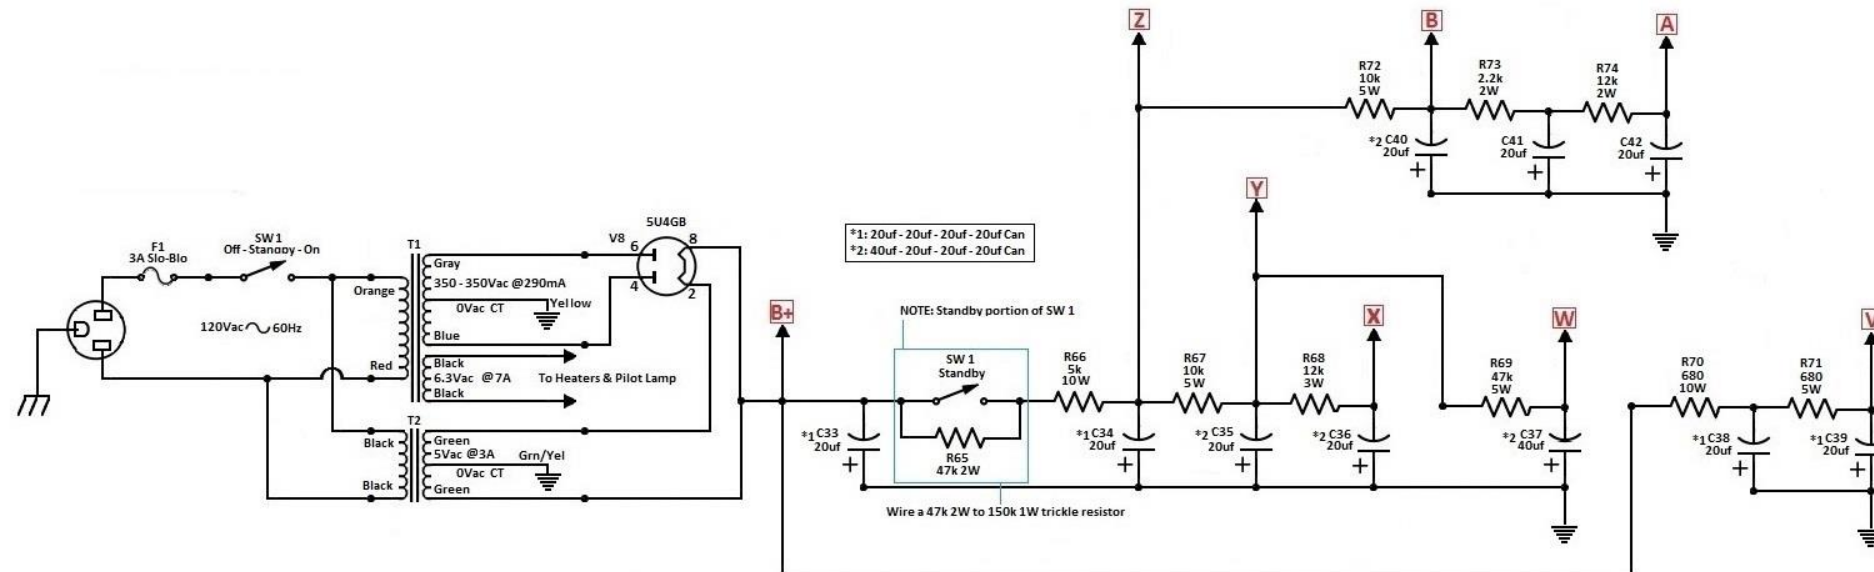

**Excelsior - 50WR
Pre-Amp**

DRAWN BY	SHEET	DATE	SCALE
KEVIN E. WATERS	1 OF 4	01/11/2020	
EXCELSIOR AMERICANA (SANO)			
TREMOLO & REVERB			
SPEAKERS: 2 - 12" (main)			
1 - 6" (reverb)			
EXCELSIOR			

**Excelsior - 50WR
Power-Amp**

DRAWN BY	SHEET	DATE	SCALE
KEVIN E. WATERS	2 OF 4	01/11/2020	
EXCELSIOR AMERICANA (SANO) TREMOLLO & REVERB SPEAKERS: 2 - 12" (main) 1 - 6" (reverb)			
EXCELSIOR			

**Excelsior - 50WR
Reverb**

DRAWN BY	SHEET	DATE	SCALE
KEVIN E. WATERS	3 OF 4	01/11/2020	
EXCELSIOR AMERICANA (SANO) TREMOLO & REVERB SPEAKERS: 2 - 12" (main) 1 - 6" (reverb)			
EXCELSIOR			

**Excelsior - 50WR
Power Supply**

DRAWN BY	SHEET	DATE	SCALE
KEVIN E. WATERS	4 OF 4	01/11/2020	
EXCELSIOR AMERICANA (SANO) TREMOLO & REVERB SPEAKERS: 2 - 12" (main) 1 - 6" (reverb)			
EXCELSIOR			