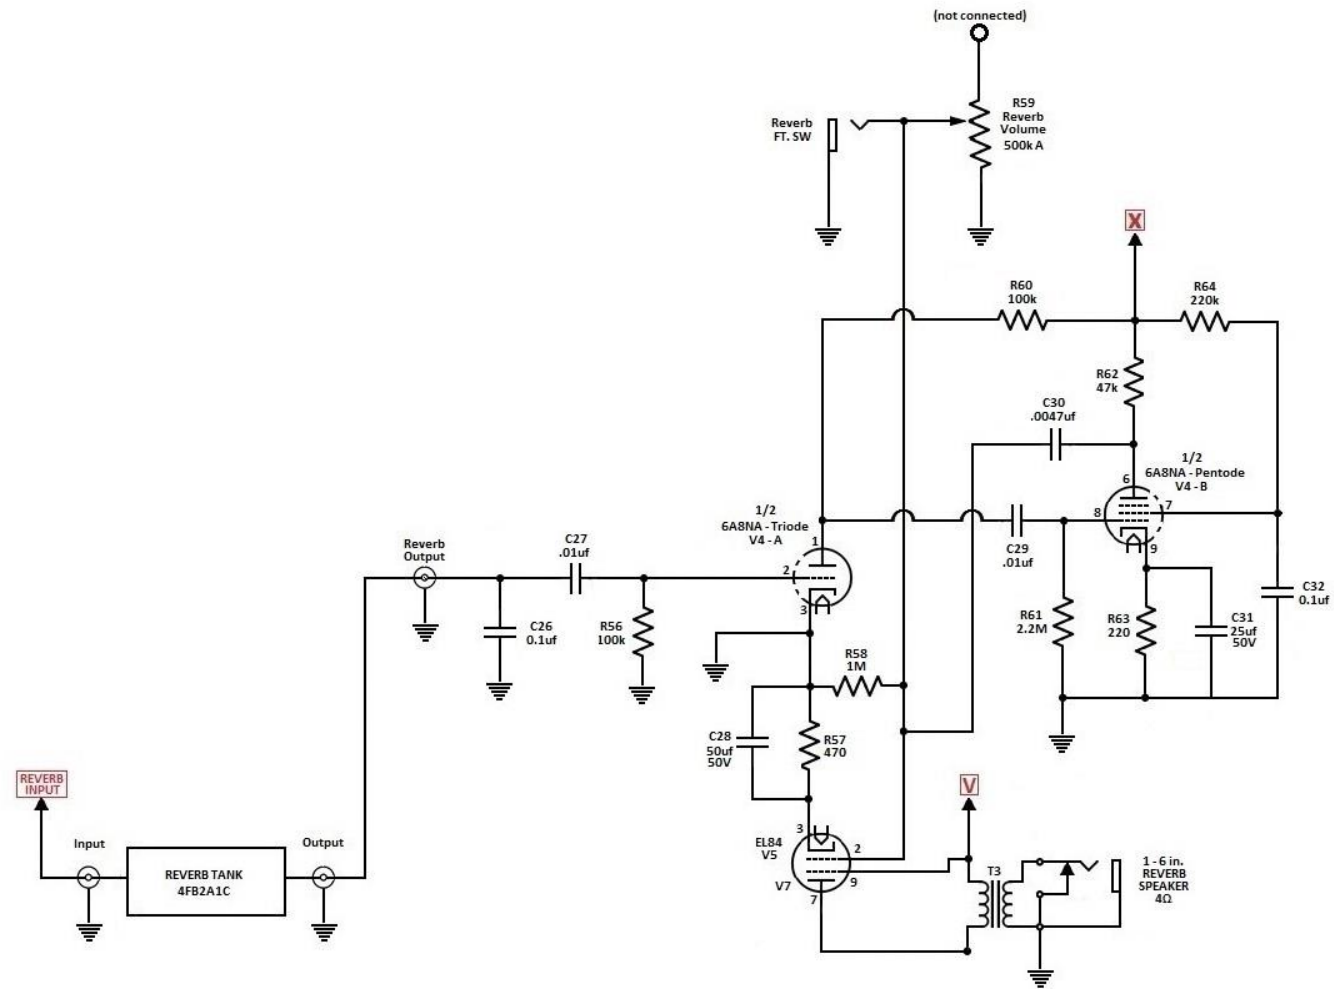

**Excelsior - 50WR  
Pre-Amp**

DRAWN BY	SHEET	DATE	SCALE
KEVIN E. WATERS	1 OF 4	01/11/2020	
EXCELSIOR AMERICANA (SANO) TREMOLO & REVERB SPEAKERS: 2 - 12" (main) 1 - 6" (reverb)			
<b>EXCELSIOR</b>			

**Excelsior - 50WR  
Reverb**

DRAWN BY	SHEET	DATE	SCALE
KEVIN E. WATERS	3 OF 4	01/11/2020	
<b>EXCELSIOR AMERICANA (SANO) TREMOLO &amp; REVERB SPEAKERS: 2 - 12" (main) 1 - 6" (reverb)</b>			
<b>EXCELSIOR</b>			

**Excelsior - 50WR  
Power Supply**

DRAWN BY	SHEET	DATE	SCALE
KEVIN E. WATERS	4 OF 4	01/11/2020	
<b>EXCELSIOR AMERICANA (SANO)</b> <b>TREMOLO &amp; REVERB</b> <b>SPEAKERS: 2 - 12" (main)</b> <b>1 - 6" (reverb)</b>			
<b>EXCELSIOR</b>			