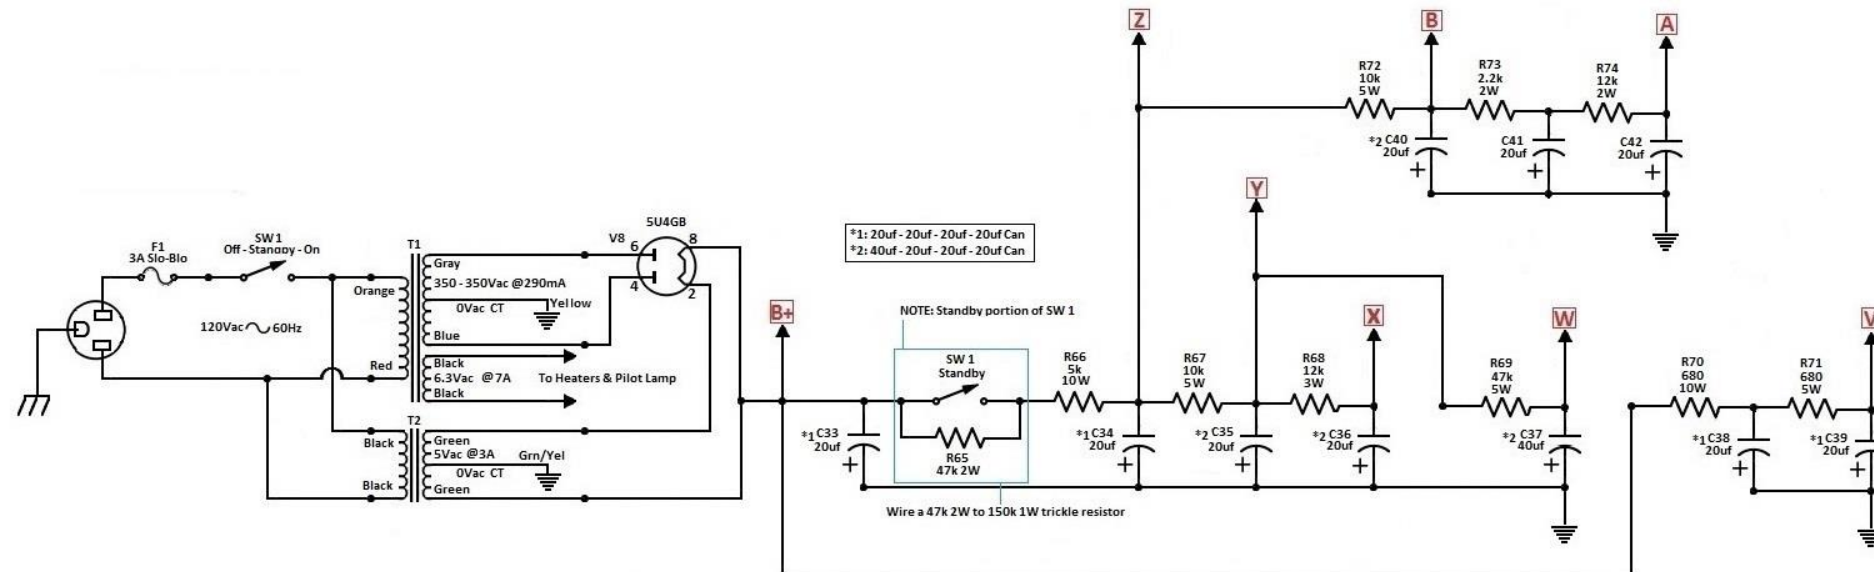

**Excelsior - 50WR  
Pre-Amp**

DRAWN BY	SHEET	DATE	SCALE
KEVIN E. WATERS	1 OF 4	01/11/2020	
EXCELSIOR AMERICANA (SANO) TREMOLO & REVERB SPEAKERS: 2 - 12" (main) 1 - 6" (reverb)			
<b>EXCELSIOR</b>			

**Excelsior - 50WR  
Reverb**

DRAWN BY	SHEET	DATE	SCALE
KEVIN E. WATERS	3 OF 4	01/11/2020	
<b>EXCELSIOR AMERICANA (SANO) TREMOLO &amp; REVERB SPEAKERS: 2 - 12" (main) 1 - 6" (reverb)</b>			
<b>EXCELSIOR</b>			

**Excelsior - 50WR  
Power Supply**

DRAWN BY	SHEET	DATE	SCALE
KEVIN E. WATERS	4 OF 4	01/11/2020	
<b>EXCELSIOR AMERICANA (SANO)</b> <b>TREMOLO &amp; REVERB</b> <b>SPEAKERS: 2 - 12" (main)</b> <b>1 - 6" (reverb)</b>			
<b>EXCELSIOR</b>			