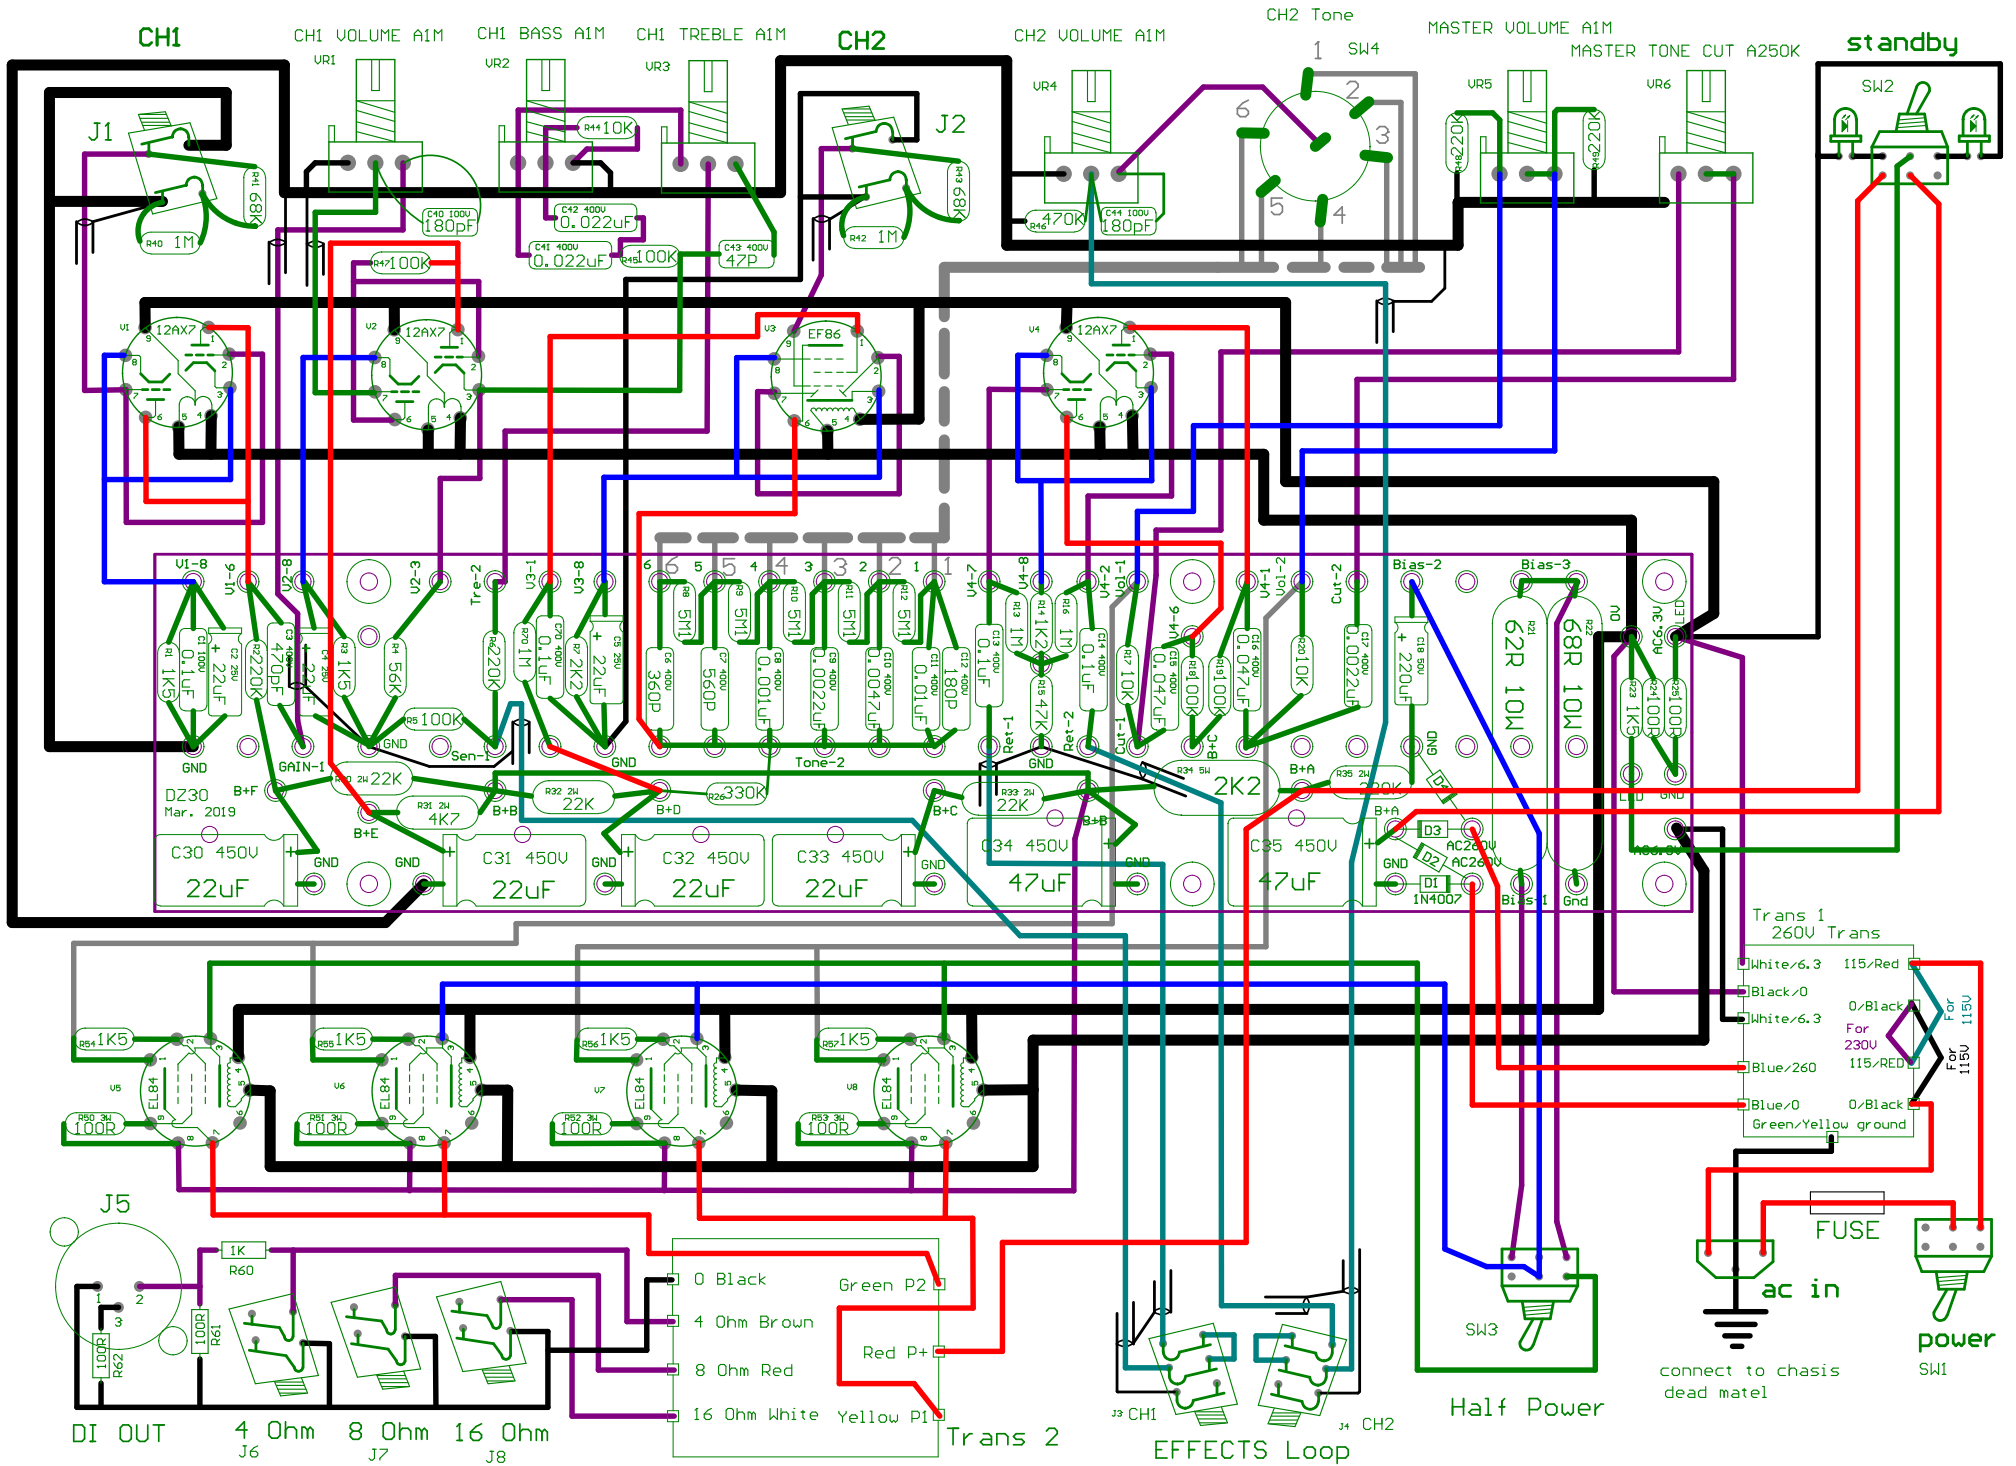

KLD DC30 Ver C May 09, 2019

Trans 1
260V Trans

- White/6.3 115/Red
- Black/0 0/Black
- White/6.3 For 230V
- Blue/260 115/RED
- Blue/0 0/Black
- Green/Yellow ground

connect to chassis dead metal

For 115V

For 230V

For 115V

For 115V

For 115V

For 115V

For 115V

For 115V