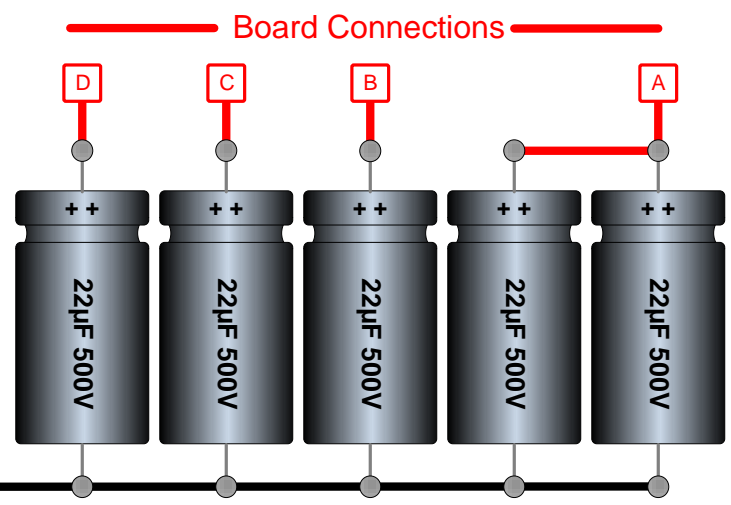

Power Transformer  
Ground Lug

Clickable Links  
[Hoffman Amplifiers parts catalog](#)  
[EL34 World Tube amp Library page](#)  
[Hoffman Layout diagram hookup information](#)

Hoffman AB763  
[www.hoffmanamps.com](http://www.hoffmanamps.com)

Hoffman AB763 - 1 channel  
[www.hoffmanamps.com](http://www.hoffmanamps.com)

PREAMP and REVERB

Thanks to Sluckey on the Hoffmamps forum for creating the original schematic

Hoffman AB763 - 1 channel  
[www.hoffmanamps.com](http://www.hoffmanamps.com)