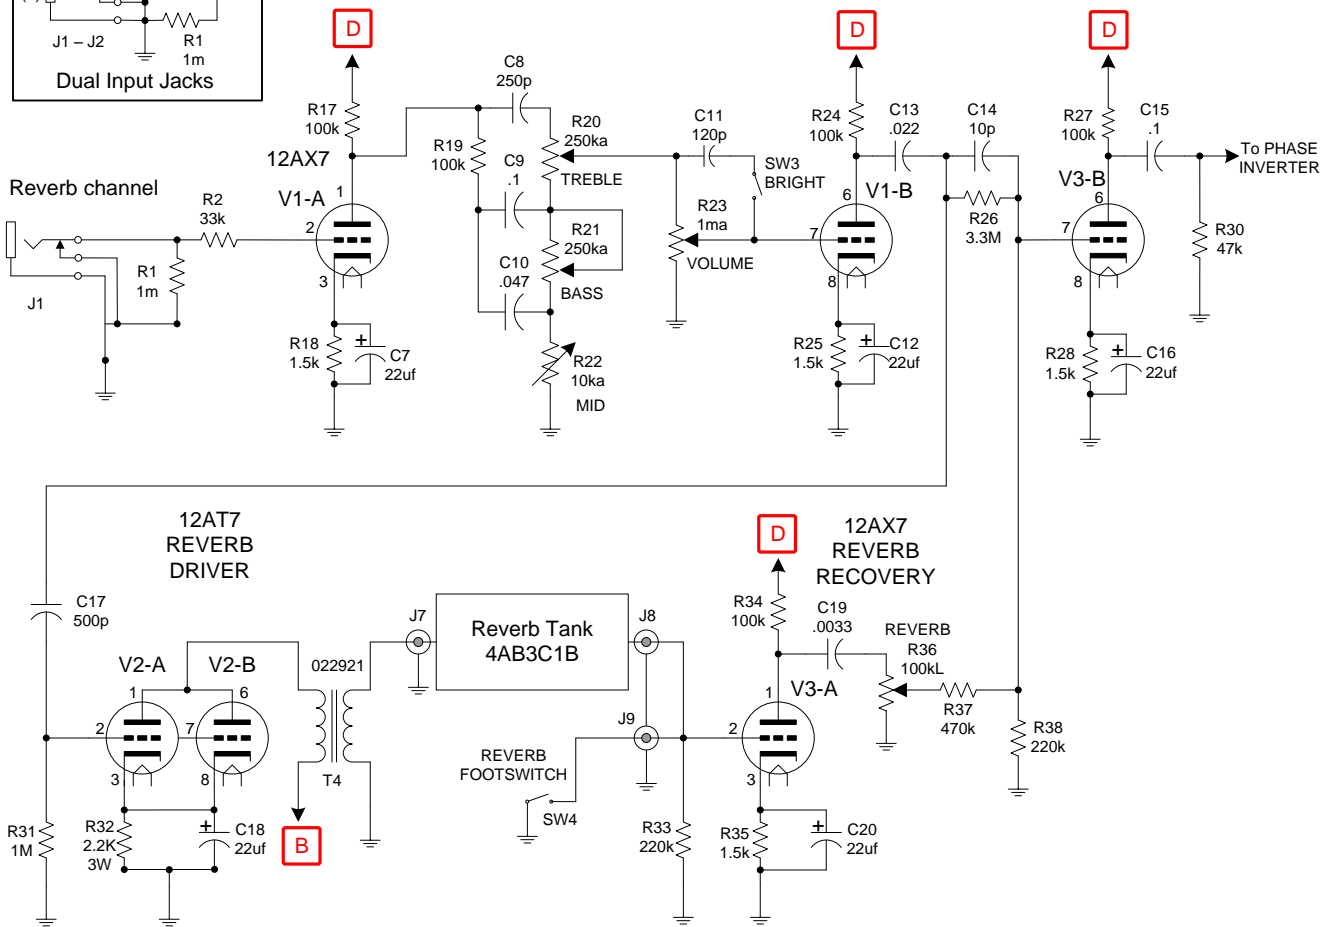

Power Transformer  
Ground Lug

Clickable Links  
[Hoffman Amplifiers parts catalog](#)  
[EL34 World Tube amp Library page](#)  
[Hoffman Layout diagram hookup information](#)

Hoffman AB763  
[www.hoffmanamps.com](http://www.hoffmanamps.com)

Hoffman AB763 - 1 channel  
[www.hoffmanamps.com](http://www.hoffmanamps.com)

PREAMP and REVERB

Thanks to Sluckey on the Hoffmamps forum for creating the original schematic

Hoffman AB763 - 1 channel  
[www.hoffmanamps.com](http://www.hoffmanamps.com)