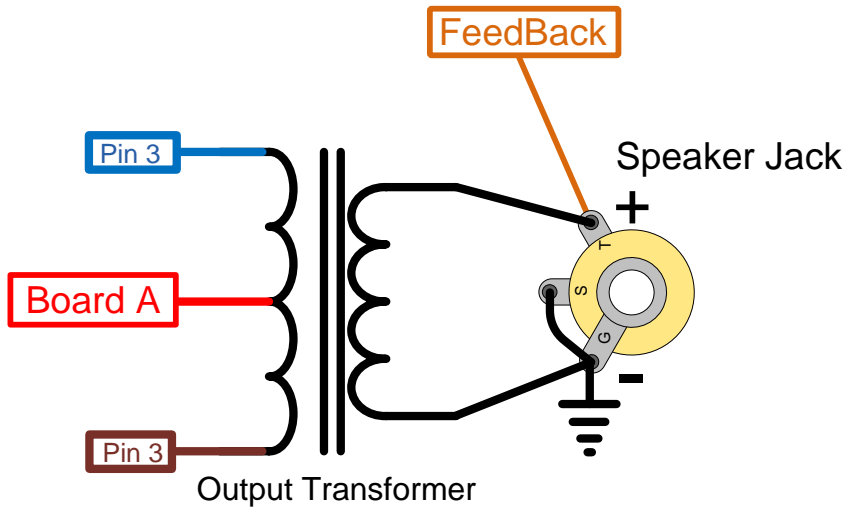

Power Transformer  
Ground Lug

Clickable Links  
[Hoffman Amplifiers parts catalog](#)  
[EL34 World Tube amp Library page](#)  
[Hoffman Layout diagram hookup information](#)

Hoffman AB763  
[www.hoffmanamps.com](http://www.hoffmanamps.com)

Hoffman AB763 - 1 channel  
[www.hoffmanamps.com](http://www.hoffmanamps.com)

PREAMP and REVERB

Thanks to Sluckey on the Hoffmamps forum for creating the original schematic

Hoffman AB763 - 1 channel  
[www.hoffmanamps.com](http://www.hoffmanamps.com)