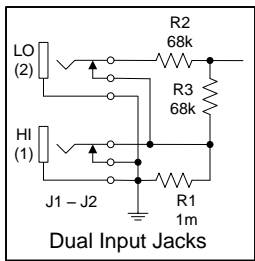

Power Transformer  
Ground Lug

Clickable Links  
[Hoffman Amplifiers parts catalog](#)  
[EL34 World Tube amp Library page](#)  
[Hoffman Layout diagram hookup information](#)

Hoffman AB763  
[www.hoffmanamps.com](http://www.hoffmanamps.com)

Hoffman AB763 - 1 channel  
[www.hoffmanamps.com](http://www.hoffmanamps.com)

PREAMP and REVERB

Thanks to Sluckey on the Hoffmamps forum for creating the original schematic

Hoffman AB763 - 1 channel  
[www.hoffmanamps.com](http://www.hoffmanamps.com)