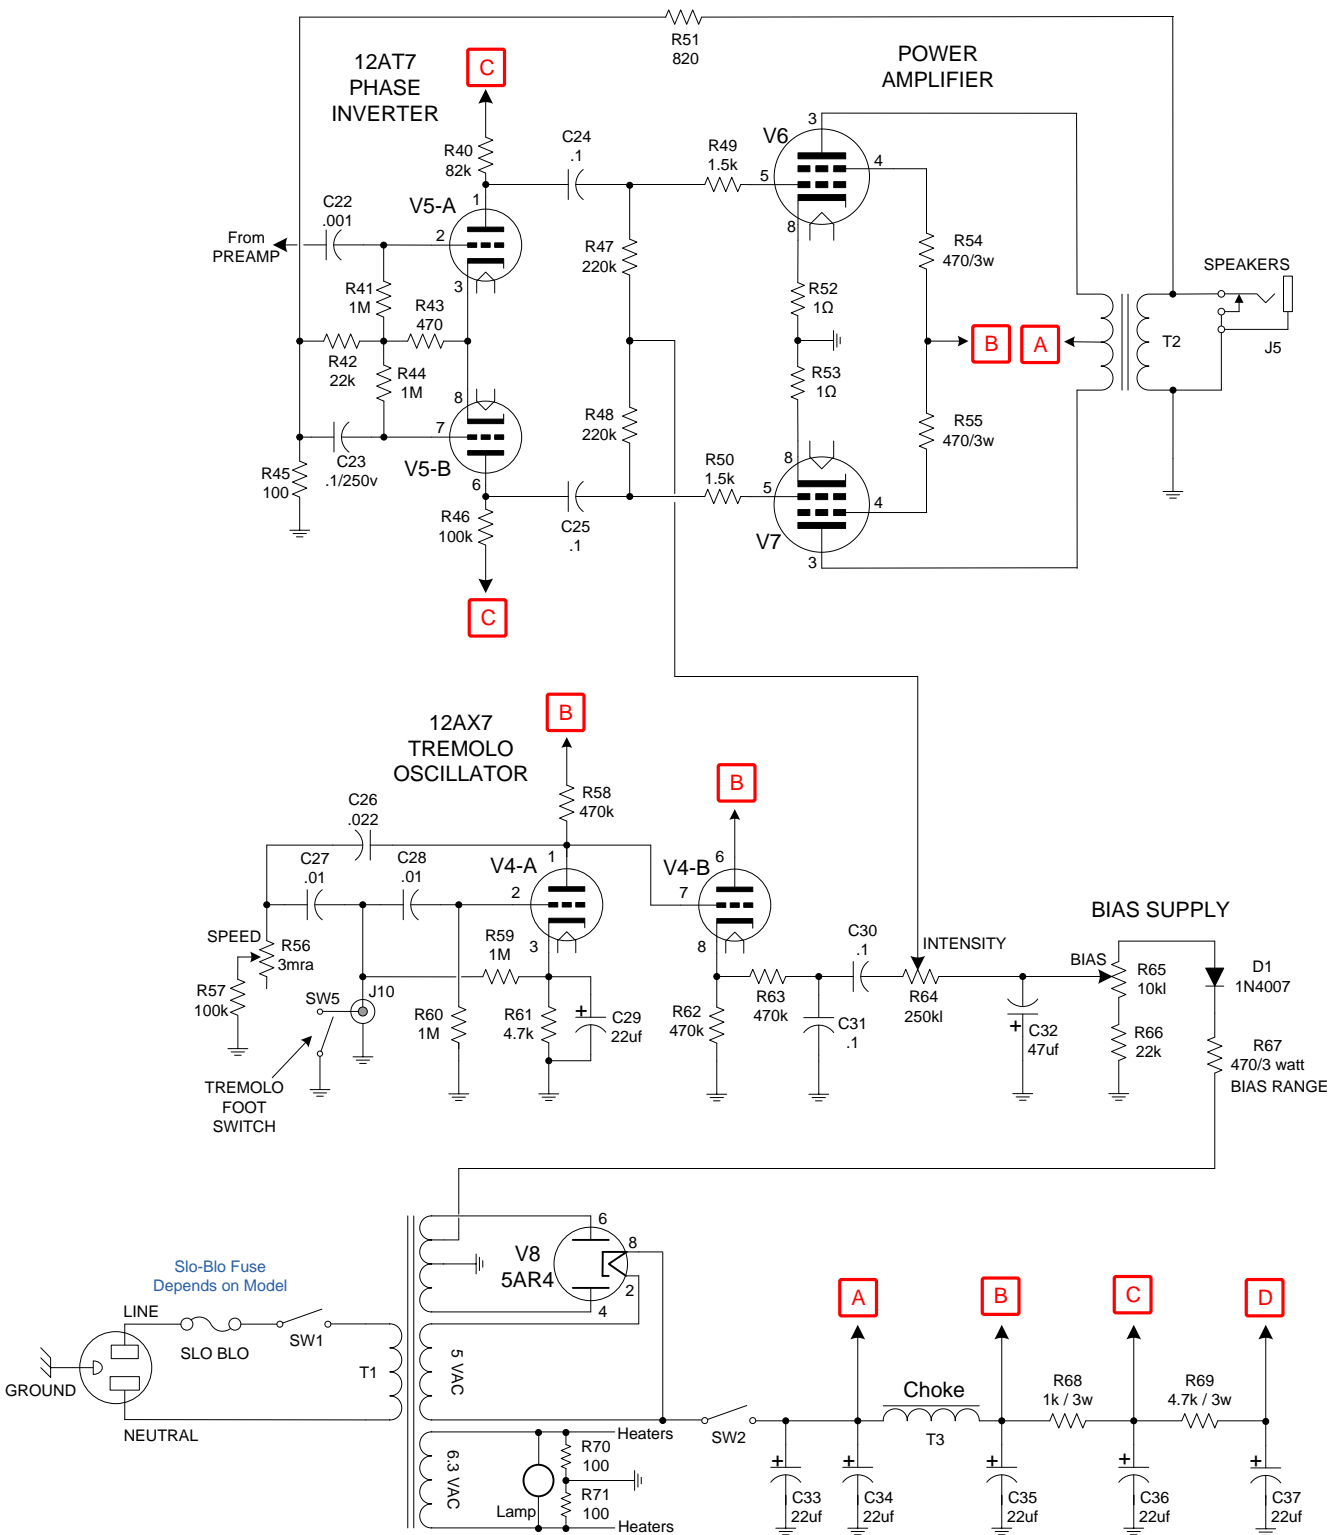

Power Transformer  
Ground Lug

Clickable Links  
[Hoffman Amplifiers parts catalog](#)  
[EL34 World Tube amp Library page](#)  
[Hoffman Layout diagram hookup information](#)

Hoffman AB763  
[www.hoffmanamps.com](http://www.hoffmanamps.com)

Hoffman AB763 - 1 channel  
[www.hoffmanamps.com](http://www.hoffmanamps.com)

PREAMP and REVERB

Thanks to Sluckey on the Hoffmamps forum for creating the original schematic

Hoffman AB763 - 1 channel  
[www.hoffmanamps.com](http://www.hoffmanamps.com)

POWER AMP, TREMOLO  
 and POWER SUPPLY

Thanks to Sluckey on the Hoffmamps forum for creating the original schematic