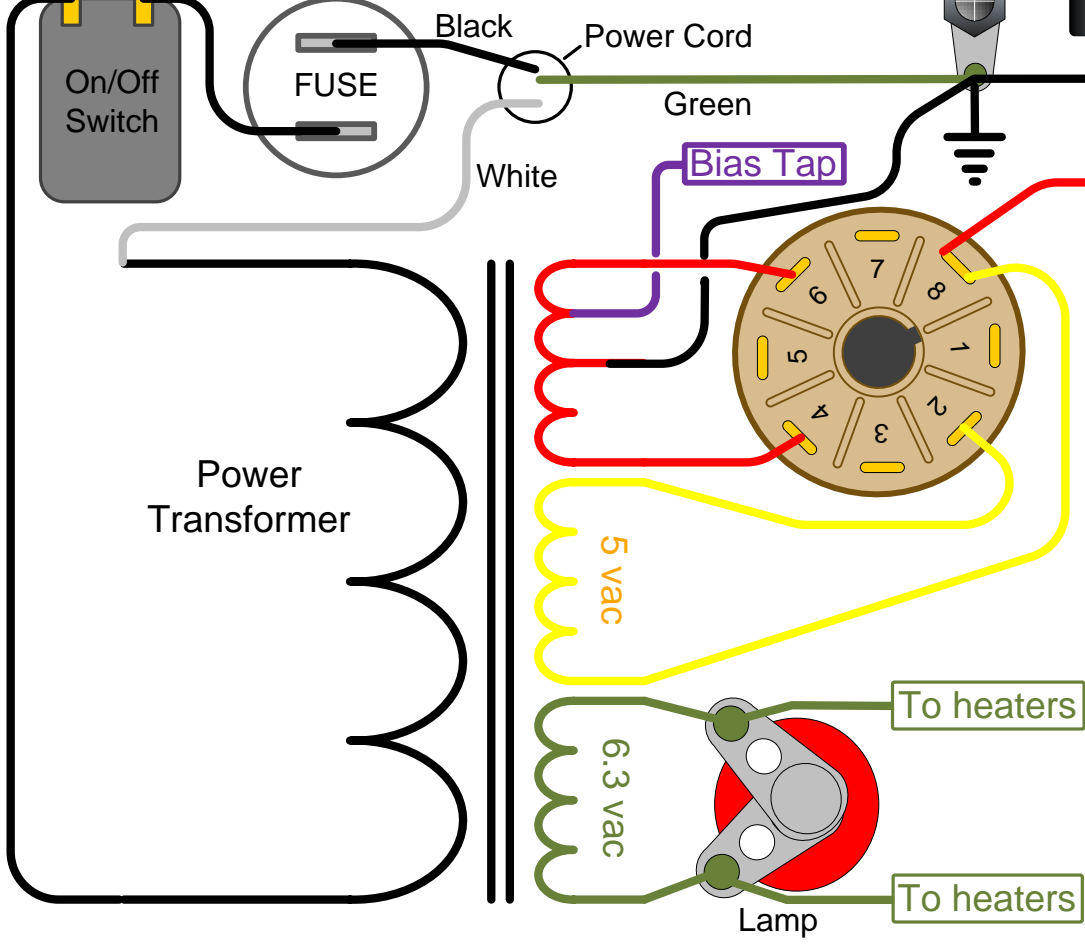

Power Transformer  
Ground Lug

Clickable Links  
[Hoffman Amplifiers parts catalog](#)  
[EL34 World Tube amp Library page](#)  
[Hoffman Layout diagram hookup information](#)

Hoffman AB763  
[www.hoffmanamps.com](http://www.hoffmanamps.com)

Hoffman AB763 - 1 channel  
[www.hoffmanamps.com](http://www.hoffmanamps.com)

PREAMP and REVERB

Thanks to Sluckey on the Hoffmamps forum for creating the original schematic

Hoffman AB763 - 1 channel  
[www.hoffmanamps.com](http://www.hoffmanamps.com)

POWER AMP, TREMOLO  
 and POWER SUPPLY

Thanks to Sluckey on the Hoffmamps forum for creating the original schematic