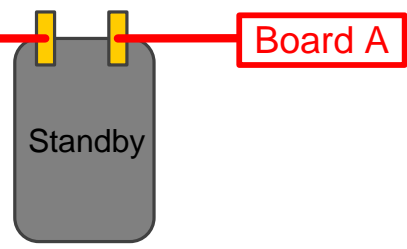

Power Transformer  
Ground Lug

Clickable Links  
[Hoffman Amplifiers parts catalog](#)  
[EL34 World Tube amp Library page](#)  
[Hoffman Layout diagram hookup information](#)

Hoffman AB763  
[www.hoffmanamps.com](http://www.hoffmanamps.com)