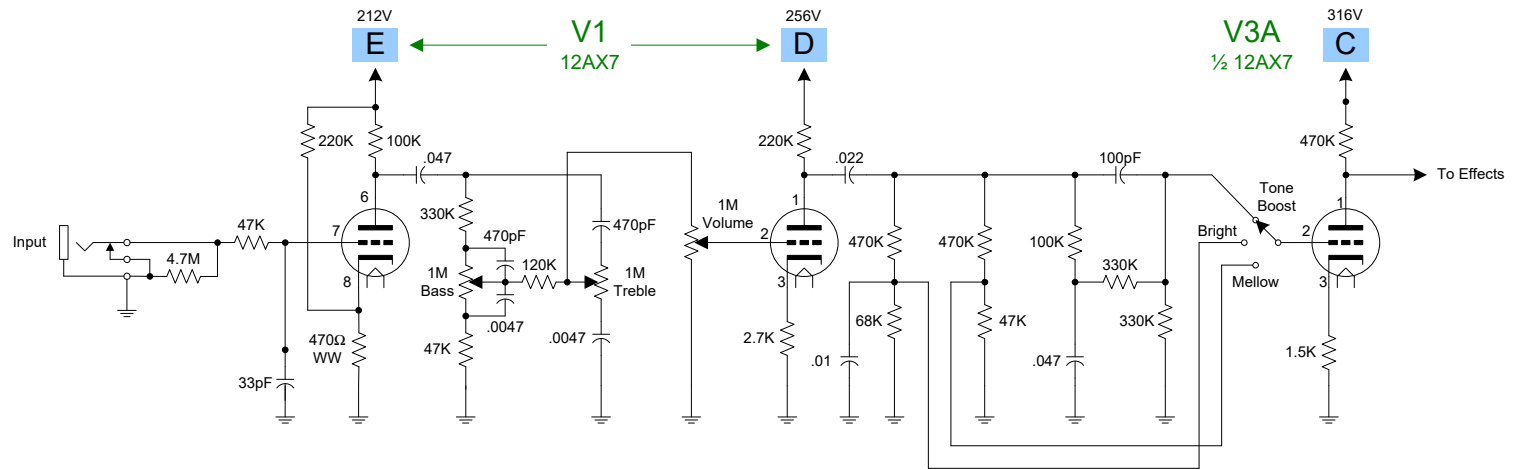

# MAGNATONE – ESTEY

MODEL M-10A PREAMP and POWER SUPPLY

# MAGNATONE – ESTEY

MODEL M10-A EFFECTS  
VIBRATO AND REVERB