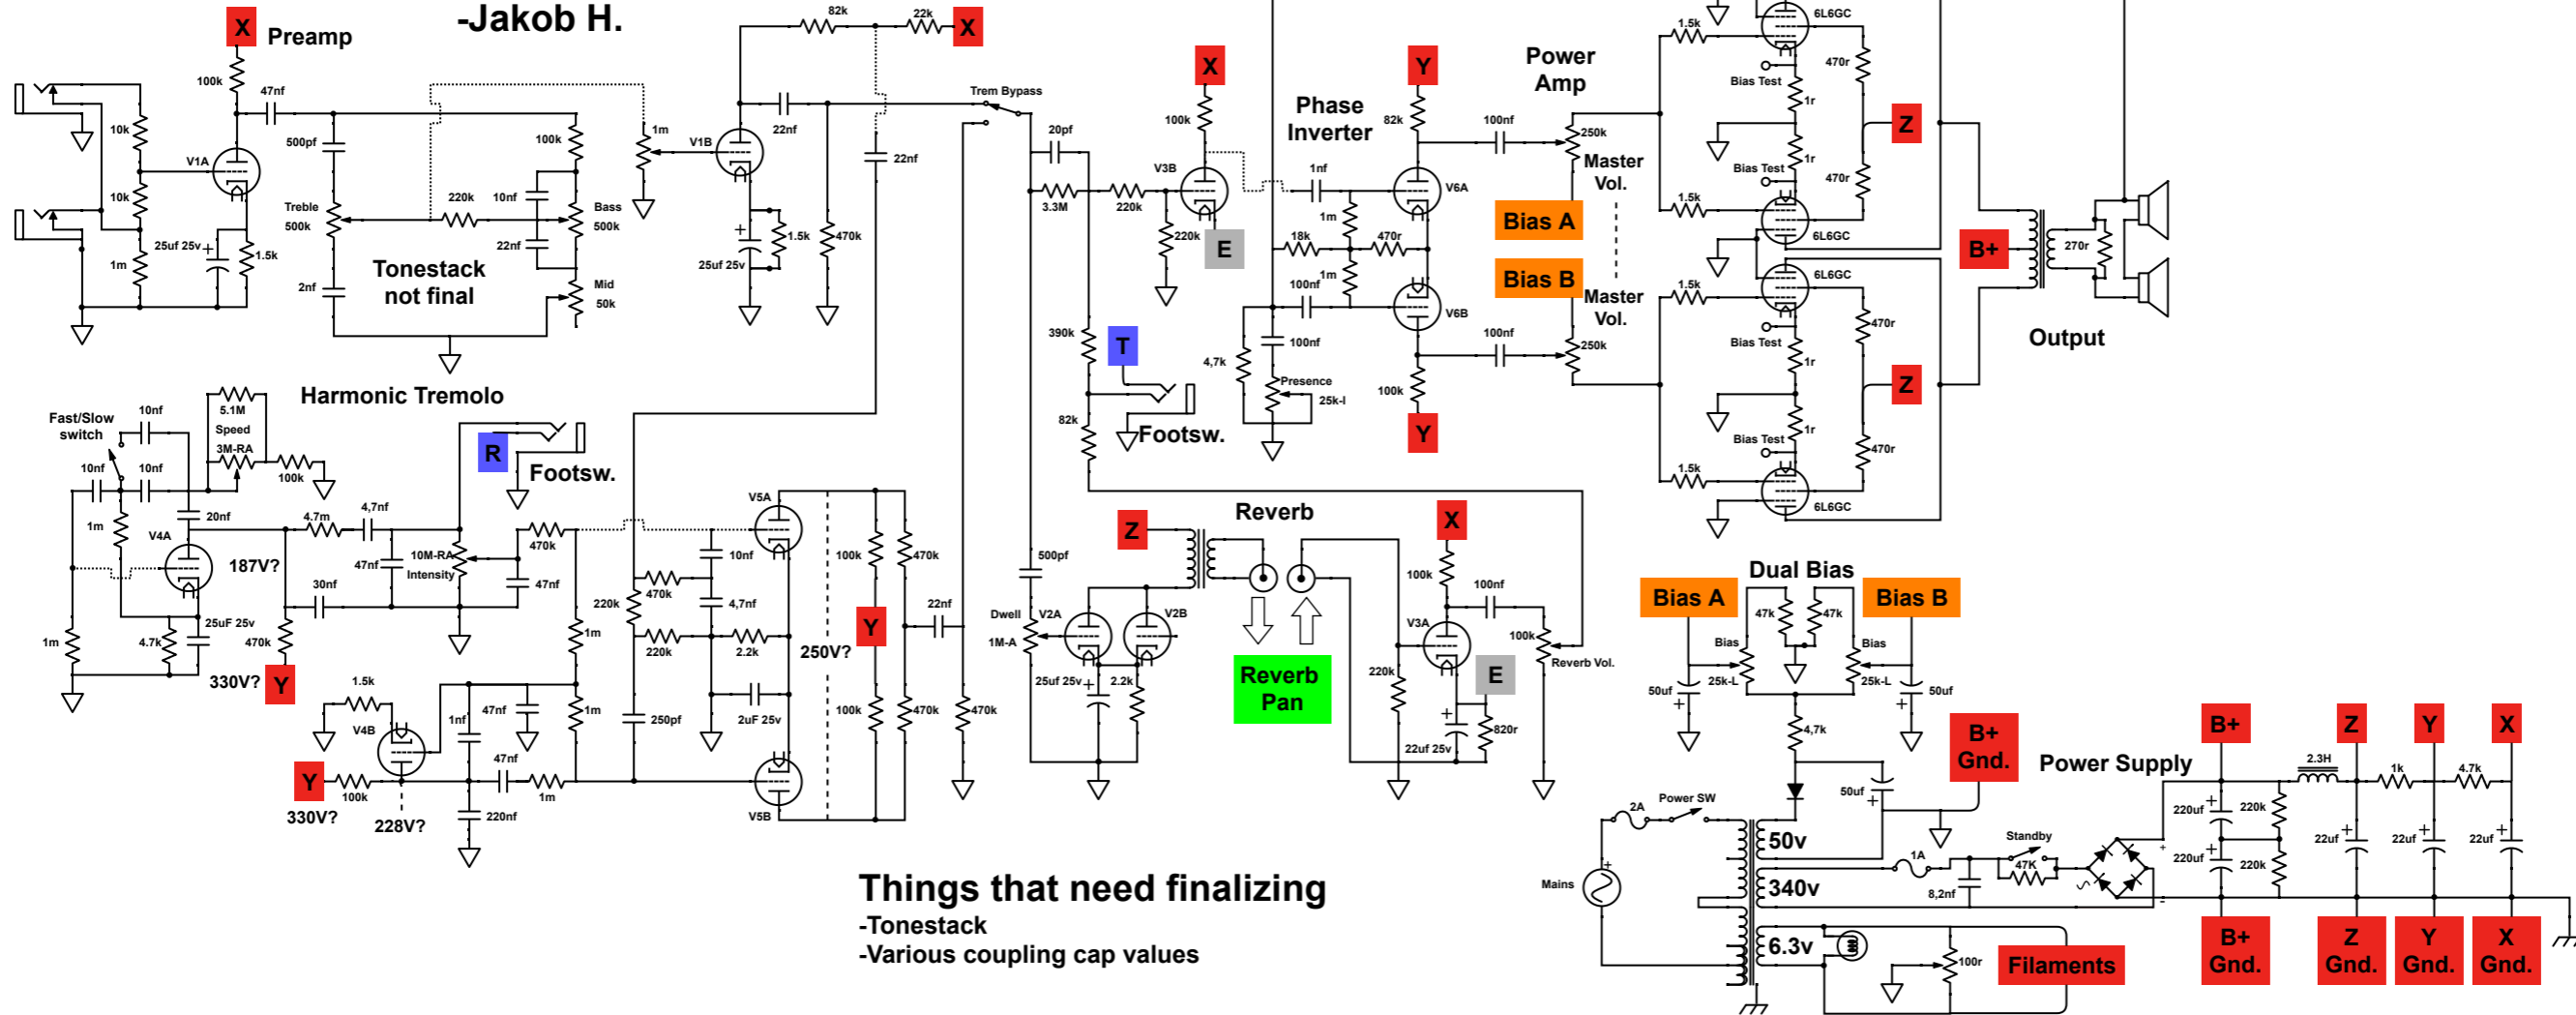

Harmonic Twin - Work in progress

V.0.75 - 19.07.20

-Jakob H.

Things that need finalizing
 -Tonestack
 -Various coupling cap values