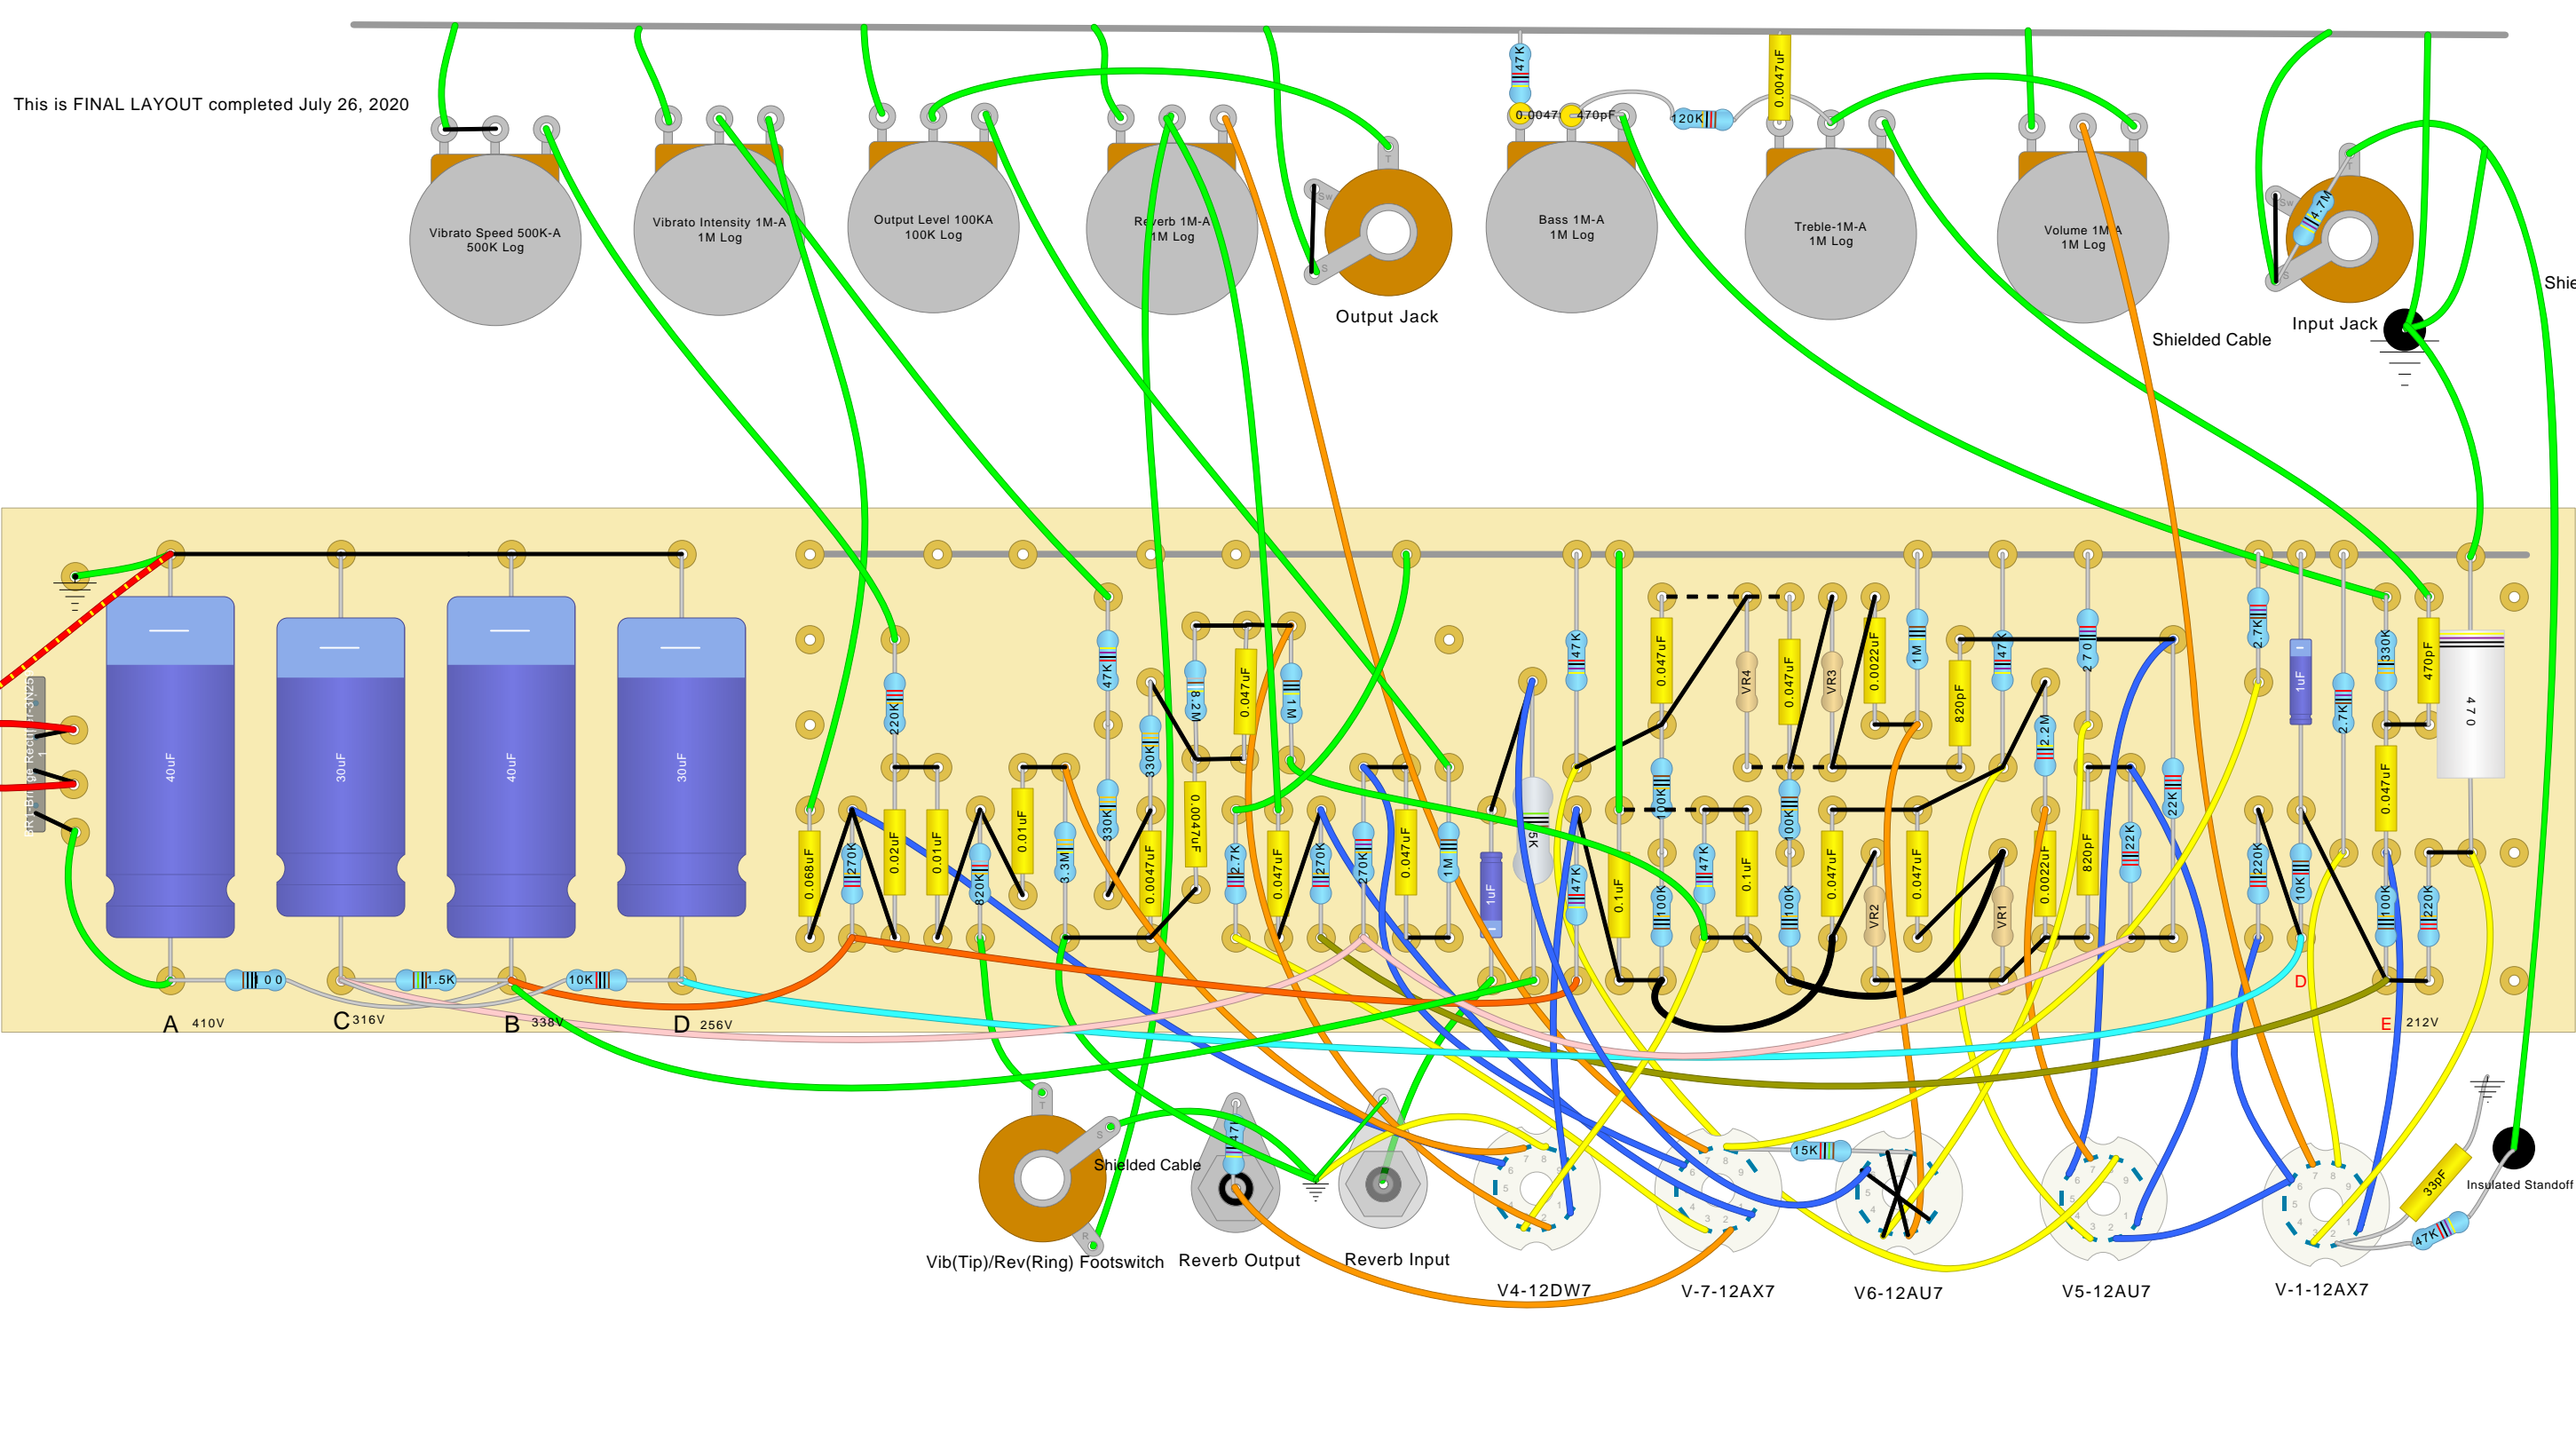

This is FINAL LAYOUT completed July 26, 2020

Vibrato Speed 500K-A
500K Log

Vibrato Intensity 1M-A
1M Log

Output Level 100KA
100K Log

Reverb 1M-A
1M Log

Output Jack

Bass 1M-A
1M Log

Treble-1M-A
1M Log

Volume 1M-A
1M Log

Shielded Cable

Input Jack

Shield

6X4
6AR5
6AR5
6AR5
6AR5

A 410V

C 316V

B 336V

D 256V

E 212V

Vib(Tip)/Rev(Ring) Footswitch

Reverb Output

Reverb Input

V4-12DW7

V-7-12AX7

V6-12AU7

V5-12AU7

V-1-12AX7

Insulated Standoff