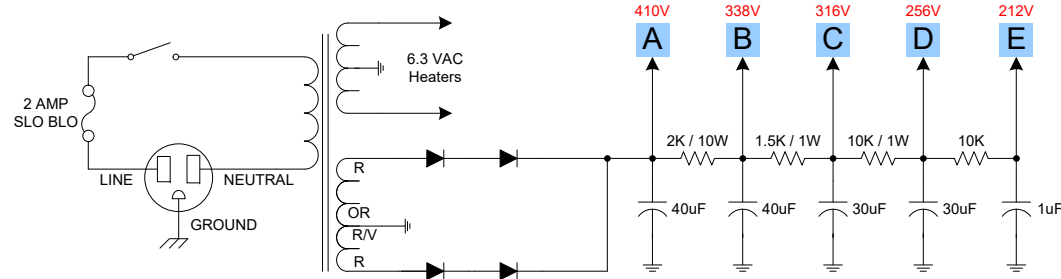

MAGNATONE – ESTEY

MODEL M-10A PREAMP and POWER SUPPLY

MAGNATONE – ESTEY

MODEL M10-A EFFECTS
VIBRATO AND REVERB