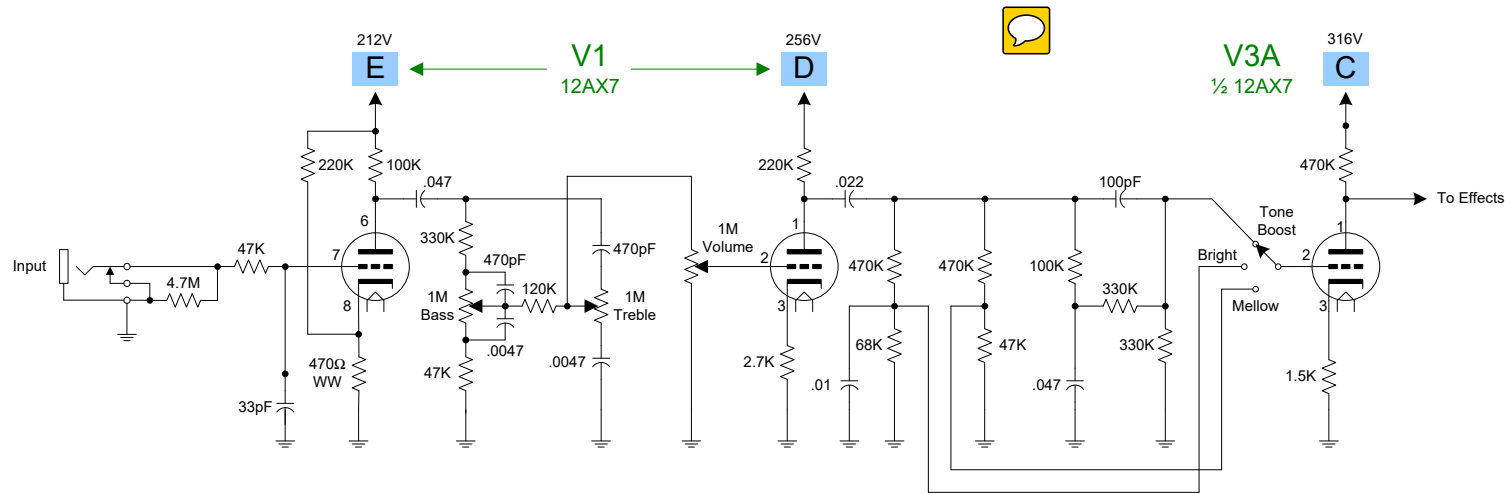

MAGNATONE – ESTEY

MODEL M-10A PREAMP and POWER SUPPLY

MAGNATONE – ESTEY

MODEL M10-A EFFECTS
VIBRATO AND REVERB