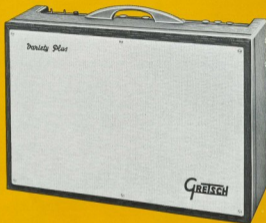

6165 VARIETY PLUS

"True Vibrato" plus Reverberation with big power combine to make this amp the most versatile for a wide variety of uses.

The Gretsch Variety Plus provides everything a top musician demands from a great amp. The Gretsch "True Vibrato" gives tonal beauty; the Reverberation, tone depth. 35 watt circuit power for the most in dramatic and exciting sound effects.

Big power plus the bass and treble boosters lets your playing soar from the deepest basses to ultra highs with no distortion. Above all—it's portable!

35 WATT UNDISTORTED POWER OUTPUT.

FEATURES INCLUDE:

2-12" wide range Jensen speakers—11 tubes (8 dual purpose for 19 tube performance)—Dual independent channels each with volume control and separate bass and treble tone boosters—Reverberation unit

has intensity control and remote foot switch—Vibrato circuit has intensity and speed control with remote foot switch—3-way on-off and standby switch with dual pilot lights—Hi-lo gain switch for brilliant trebles—4 instrument inputs, 110 Volts, 60 Cycles. Cabinet size 27½" x 18½" x 9½". Weight 47½ lbs.

6165 Gretsch Variety-Plus Amplifier.....

6426 De Luxe Open End Cover.....

6164 VARIETY

Specifications same as Model 6165 except for the following:

No Reverberation—9 tubes (6 dual purpose for 15 tube performance). Cabinet size 36" x 18½" x 9"—Weight 48½ lbs.