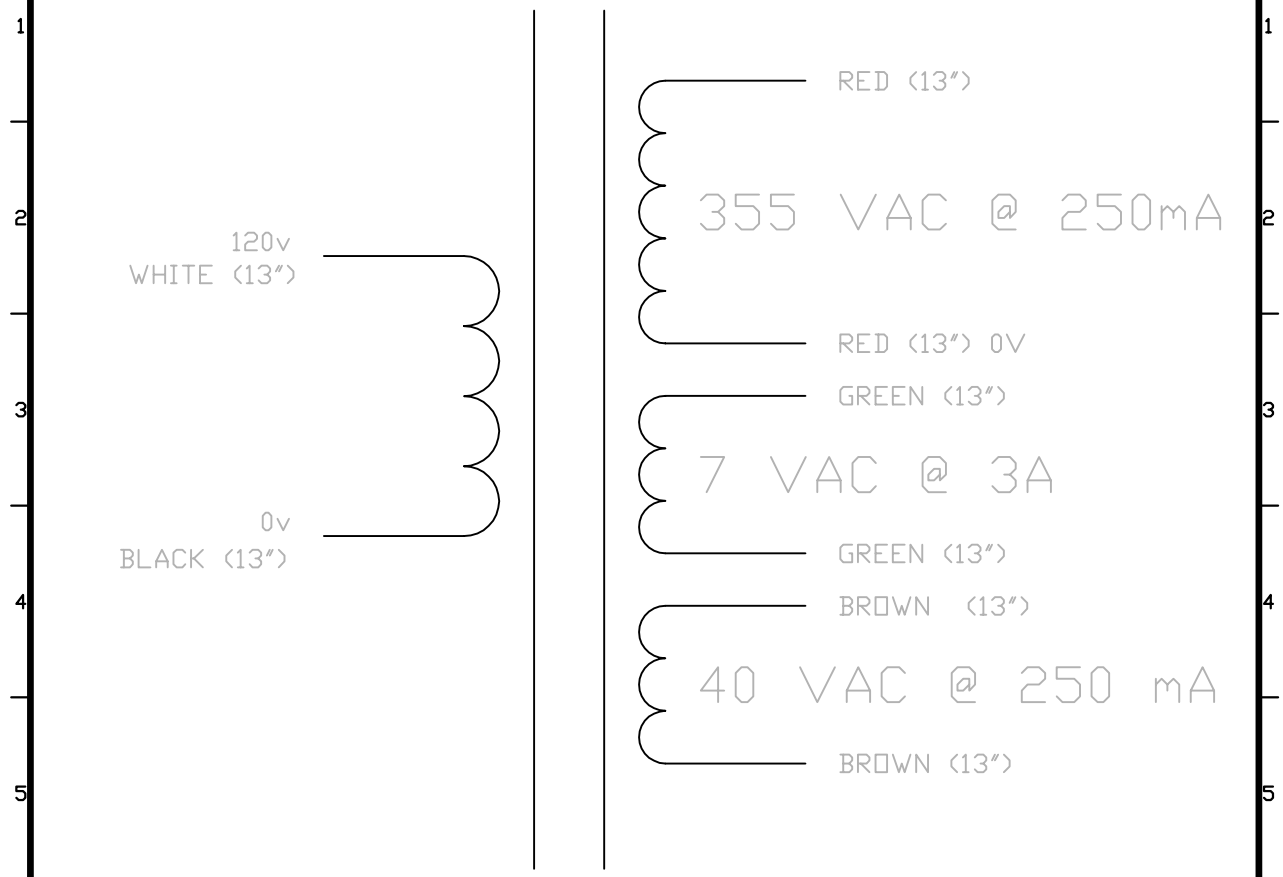

REV CHANGE			
REV	BY	DATE	NOTE

TOLERANCE: +/- .05	UNITS: INCHES
MATERIAL: N/A	
FINISH: BLACK BELLS	
PART NAME: 7020756	
PART DESC: Blues Deluxe PT	
MOJO PN: MOJO756	
FILE: MT-FENDER-MOJO756	
DRAWN BY: JESSE SHARRON	
DATE: 4-6-11	 Mojo Musical Supply TEL 910-259-7291 FAX 910-259-7292
PRINT SCALE: 1to1	
DRAWN SCALE: 1to1	
Pg: 1of1	