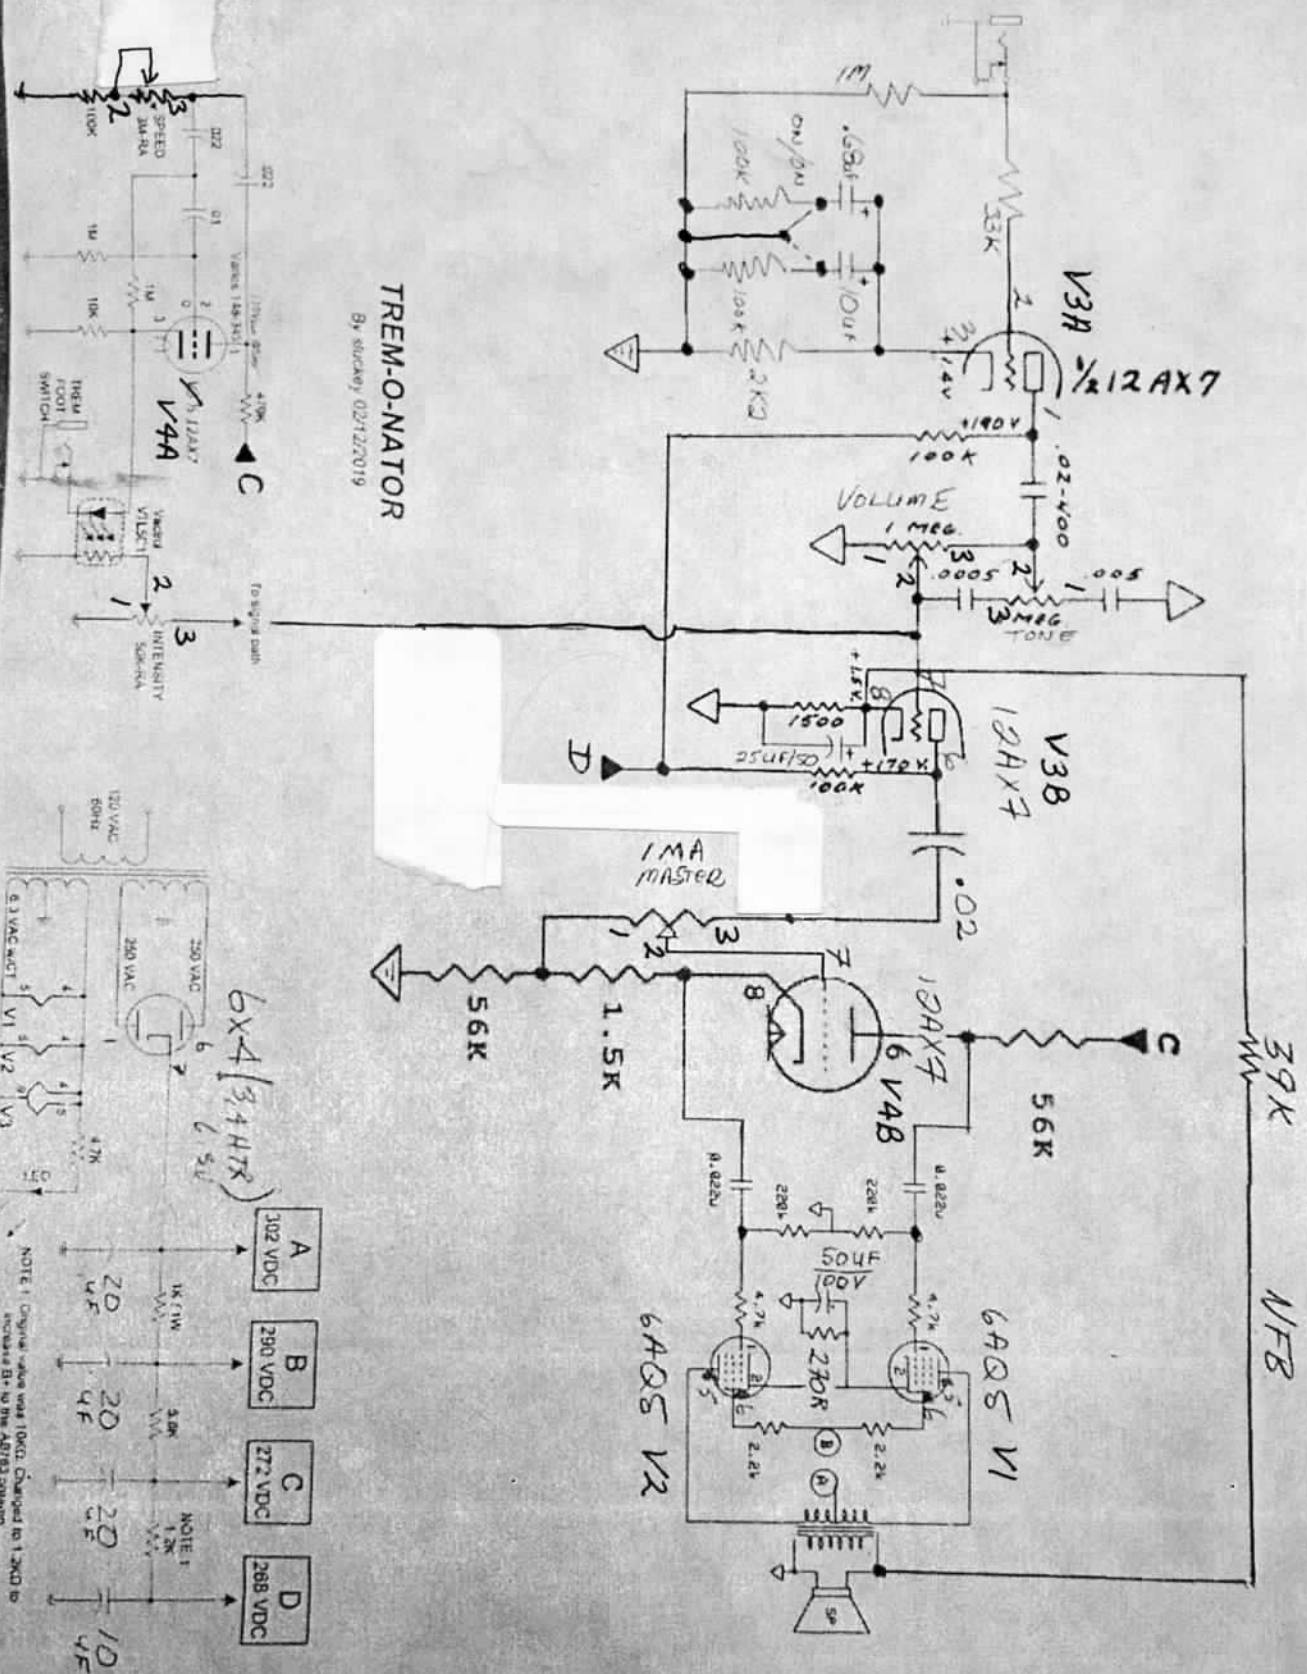

TREM-O-NATOR

By Stacey 02/12/2019

6X4 (3.4HTX) 6.5U

- A 302 VDC
- B 290 VDC
- C 272 VDC
- D 268 VDC