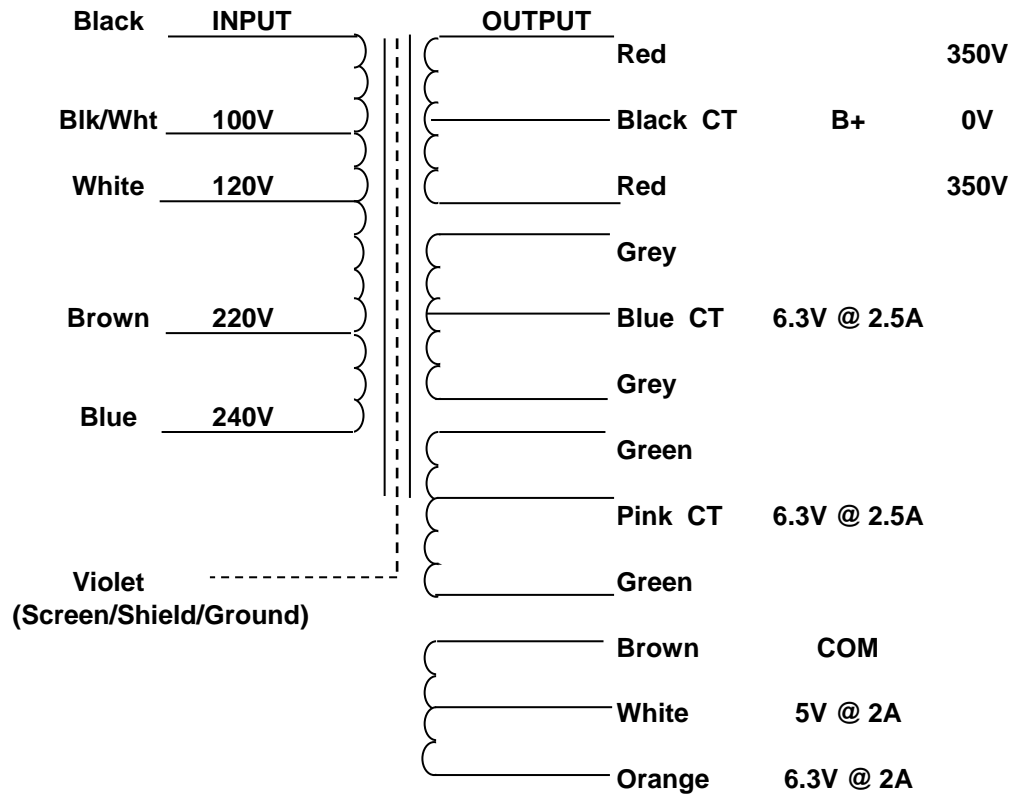

MERCURY MAGNETICS
10050 Remmet Ave.
Chatsworth, CA 91311

Phone 818-998-7791
Fax 818-998-7835
mercurymagnetics.com

ToneClone P45RS POWER TRANSFORMER

10/25/2001