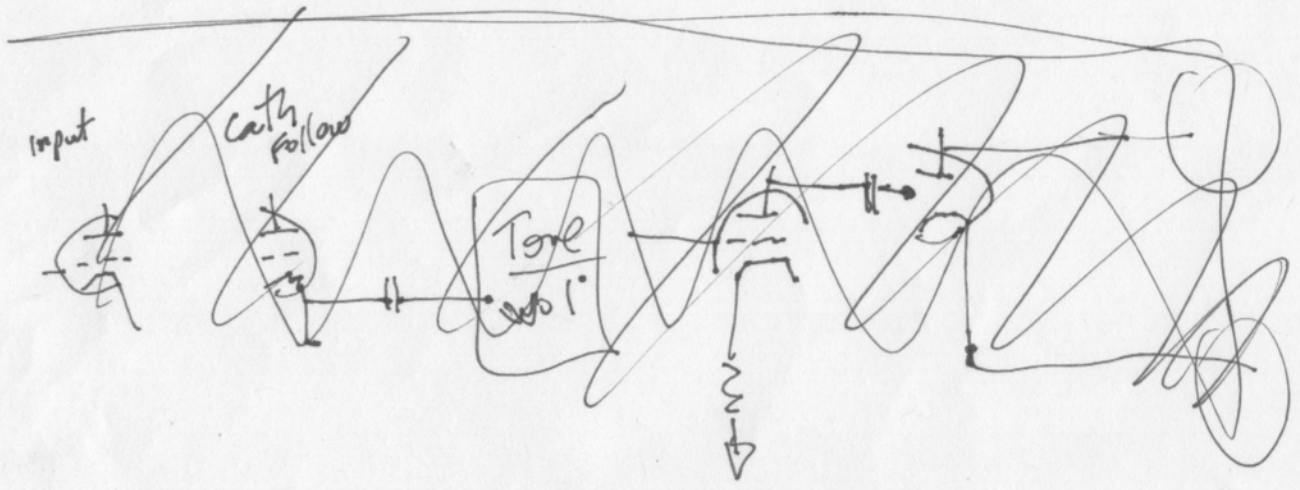

**USED THIS
PRE**

*Tone Stack
same as
18w Trem
tone stack*

Gully