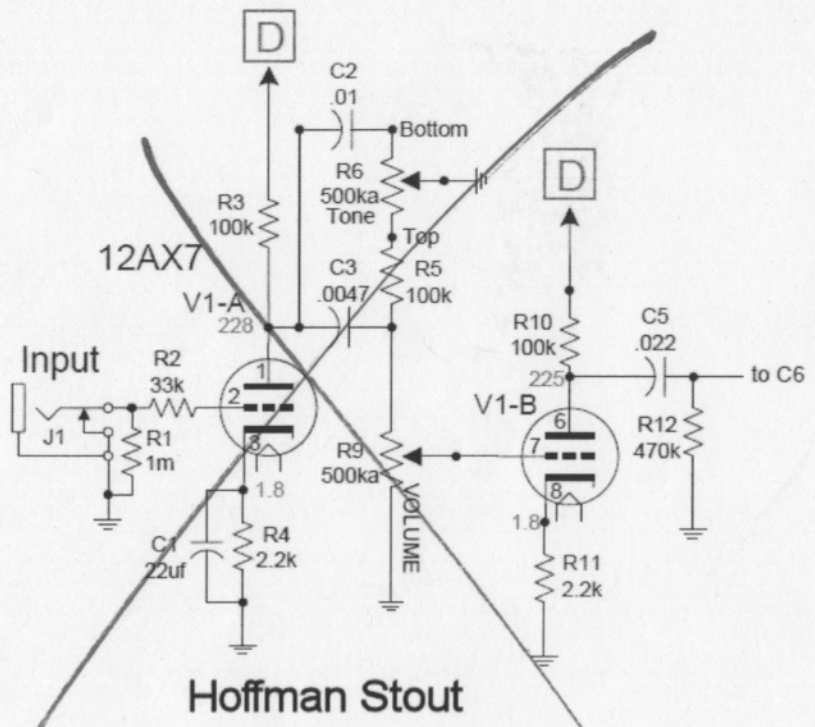

**USED THIS
PRE**

*Tone Stack
same as
18w Trem
tone stack*

Gully