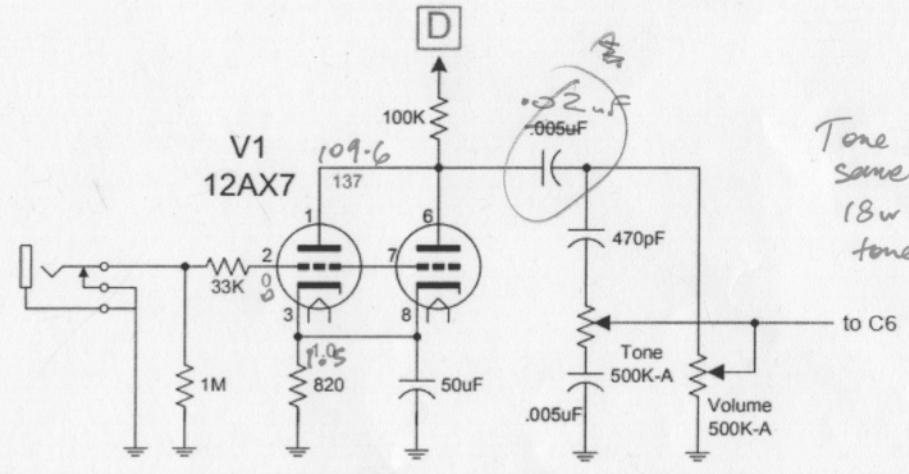

**USED THIS
PRE**

*Tone Stack
same as
18w Trem
tone stack*

Gully