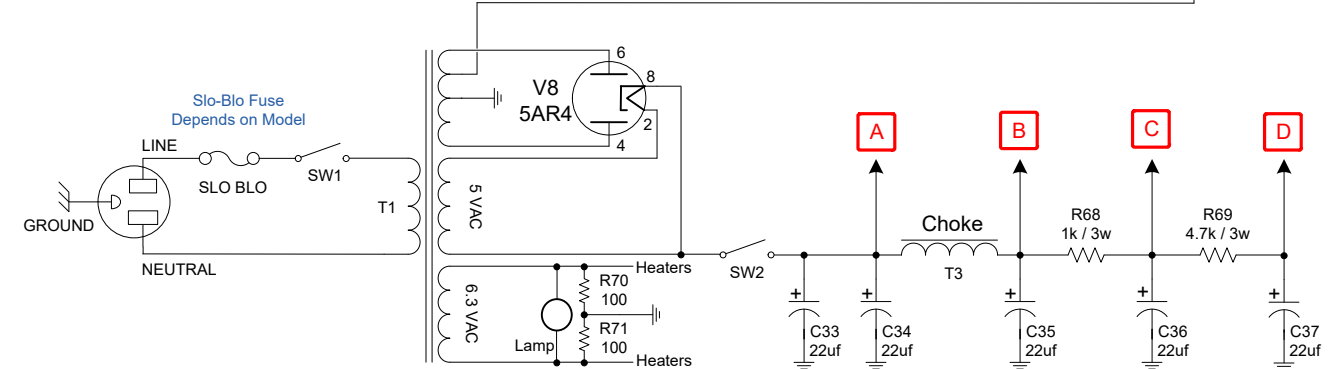

Hoffman AB763 - 1 channel
www.hoffmanamps.com

Thanks to Sluckey on the Hoffmamps forum for creating the original schematic

PREAMP and REVERB

Hoffman AB763 - 1 channel
www.hoffmanamps.com

Thanks to Sluckey on the Hoffmamps forum for creating the original schematic

POWER AMP, TREMOLO
 and POWER SUPPLY