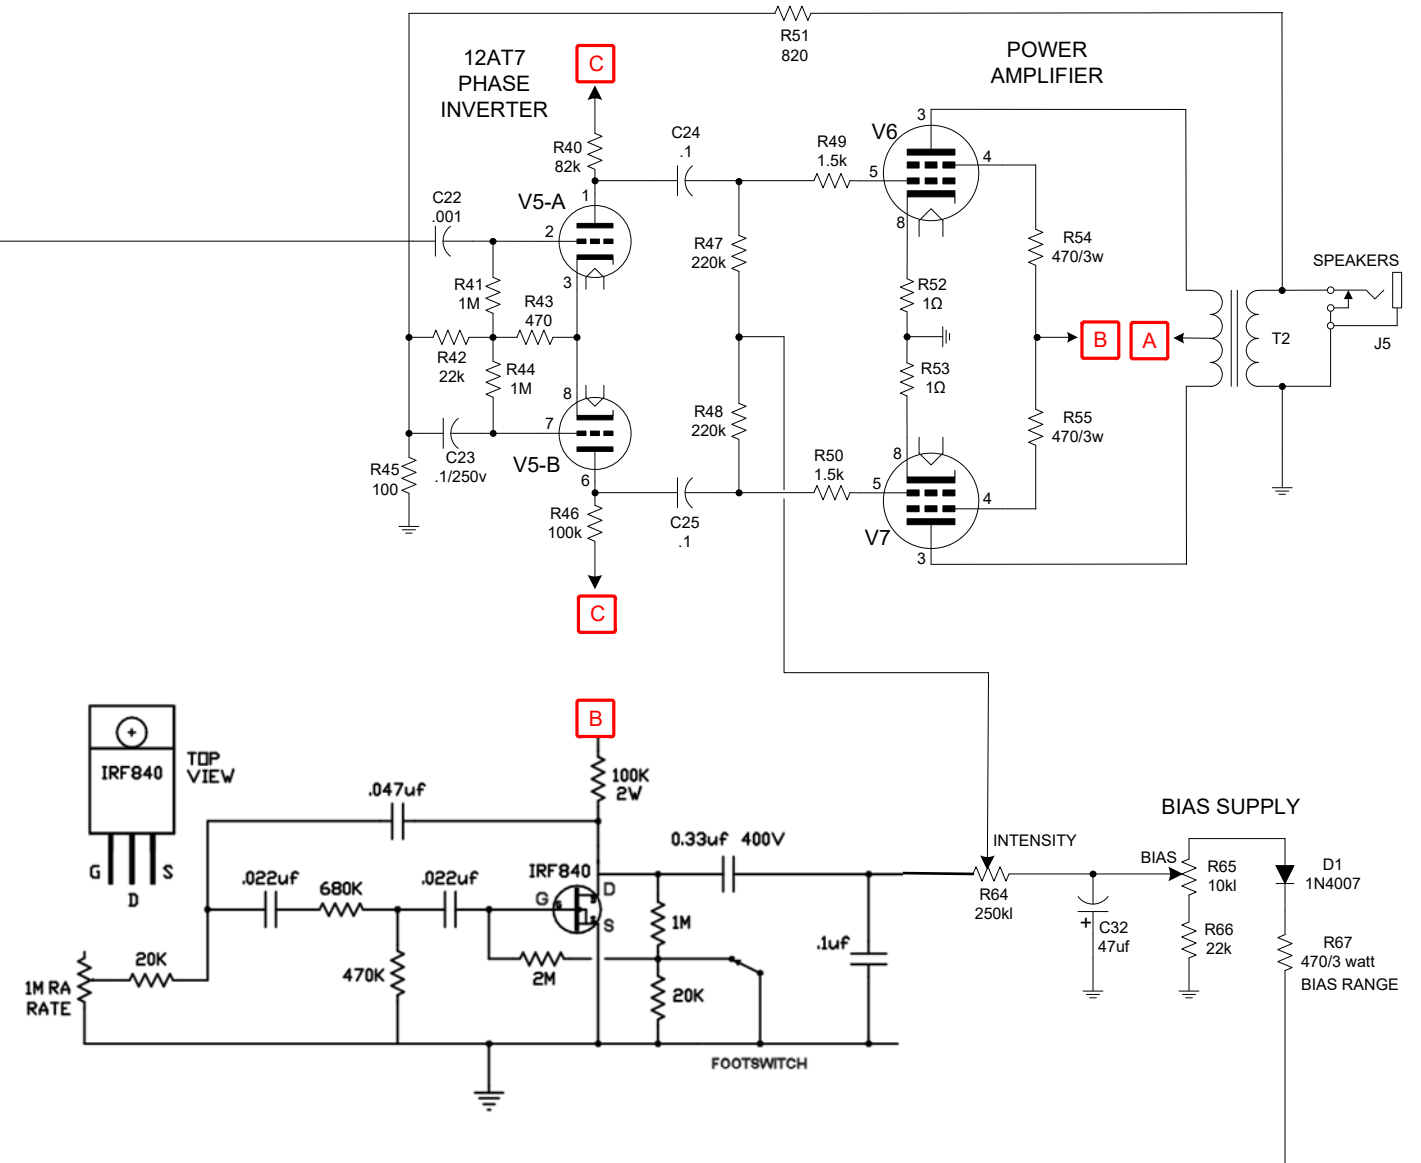

Hoffman AB763 - 1 channel
www.hoffmanamps.com

Thanks to Sluckey on the Hoffmamps forum for creating the original schematic

PREAMP and REVERB

Hoffman AB763 - 1 channel
www.hoffmanamps.com

Thanks to Sluckey on the Hoffmamps forum for creating the original schematic

POWER AMP, TREMOLO
 and POWER SUPPLY