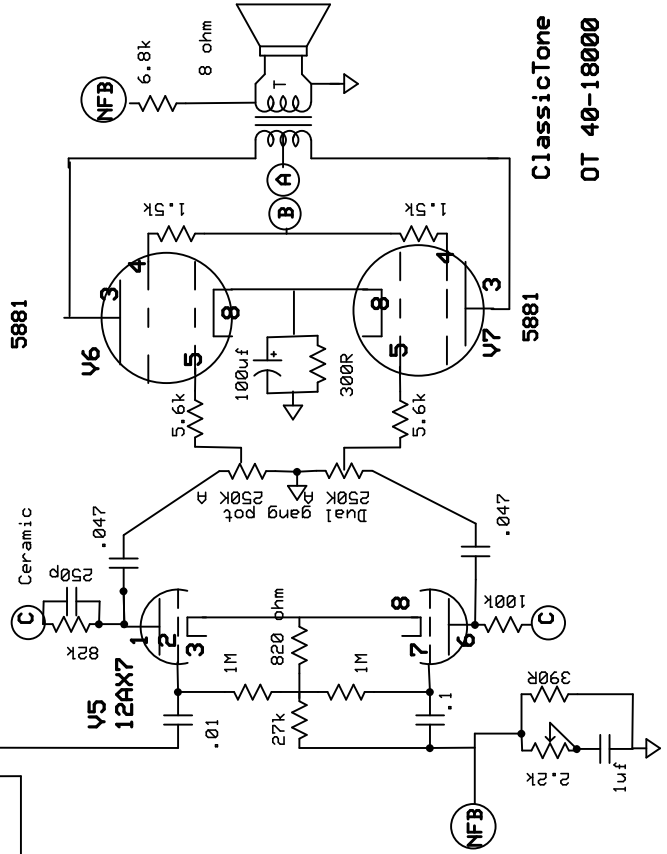

Reverse 12DW7 OR 12AY7

Overdrive
Clean

Carolina Overdrive Special 5879

11-1-2021

ClassicTone
OT 40-18000