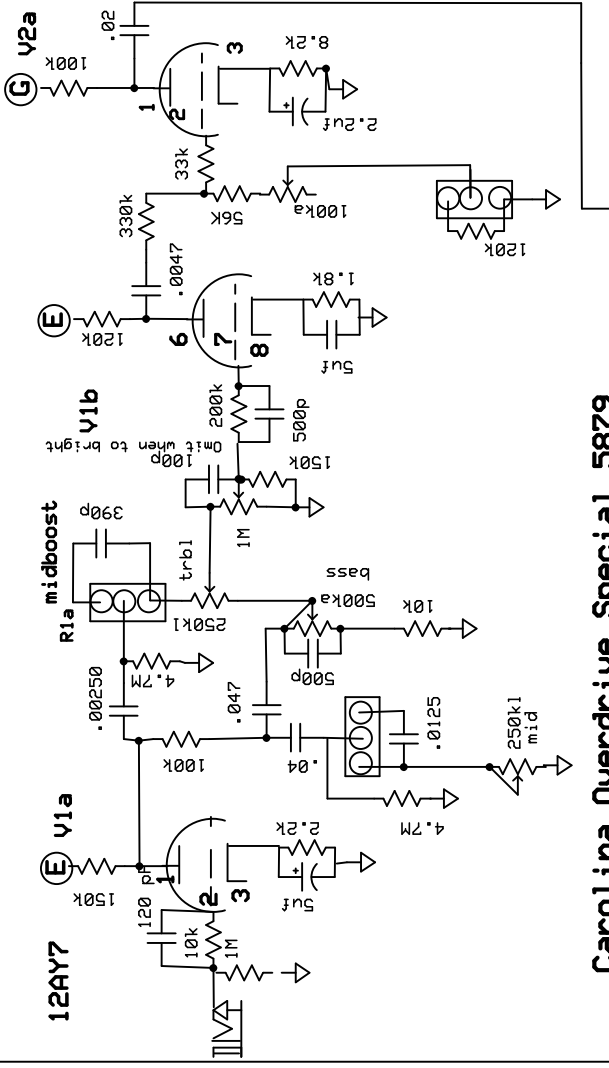

Reverse 12DW7 OR 12AY7

Overdrive
Clean

Carolina Overdrive Special 5879

11-1-2021

ClassicTone
OT 40-18000