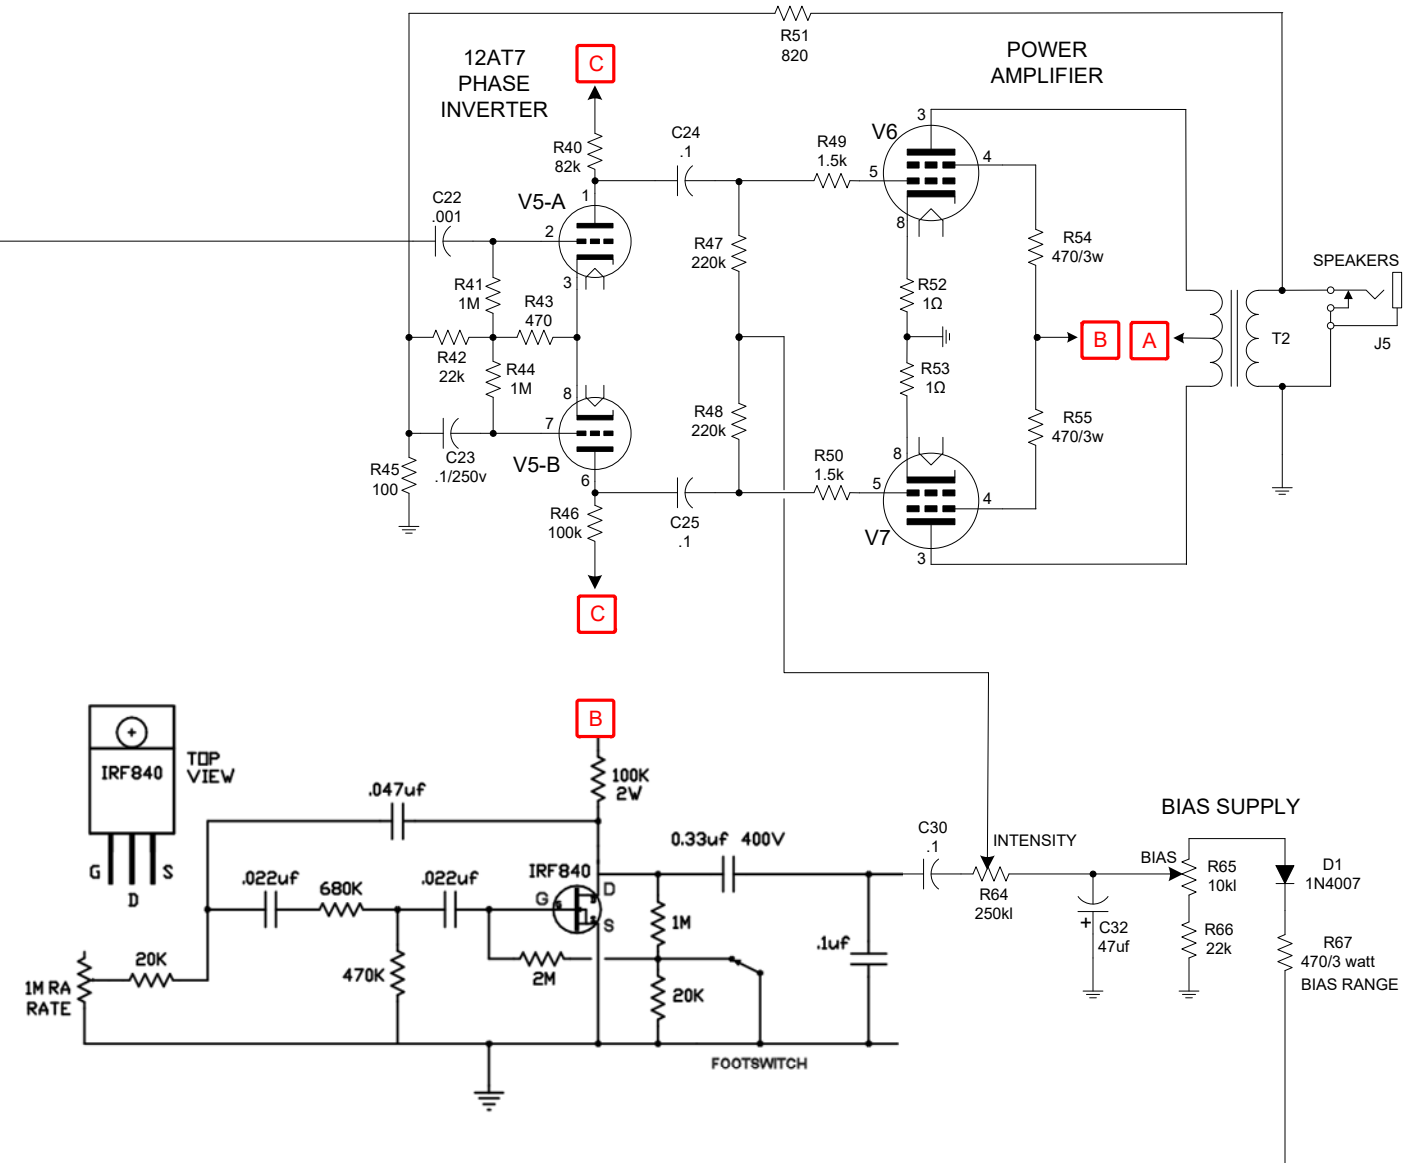

Hoffman AB763 - 1 channel  
www.hoffmanamps.com

Thanks to Sluckey on the Hoffmamps forum for creating the original schematic

PREAMP and REVERB

Hoffman AB763 - 1 channel  
www.hoffmanamps.com

Thanks to Sluckey on the Hoffmamps forum for creating the original schematic

POWER AMP, TREMOLO  
and POWER SUPPLY