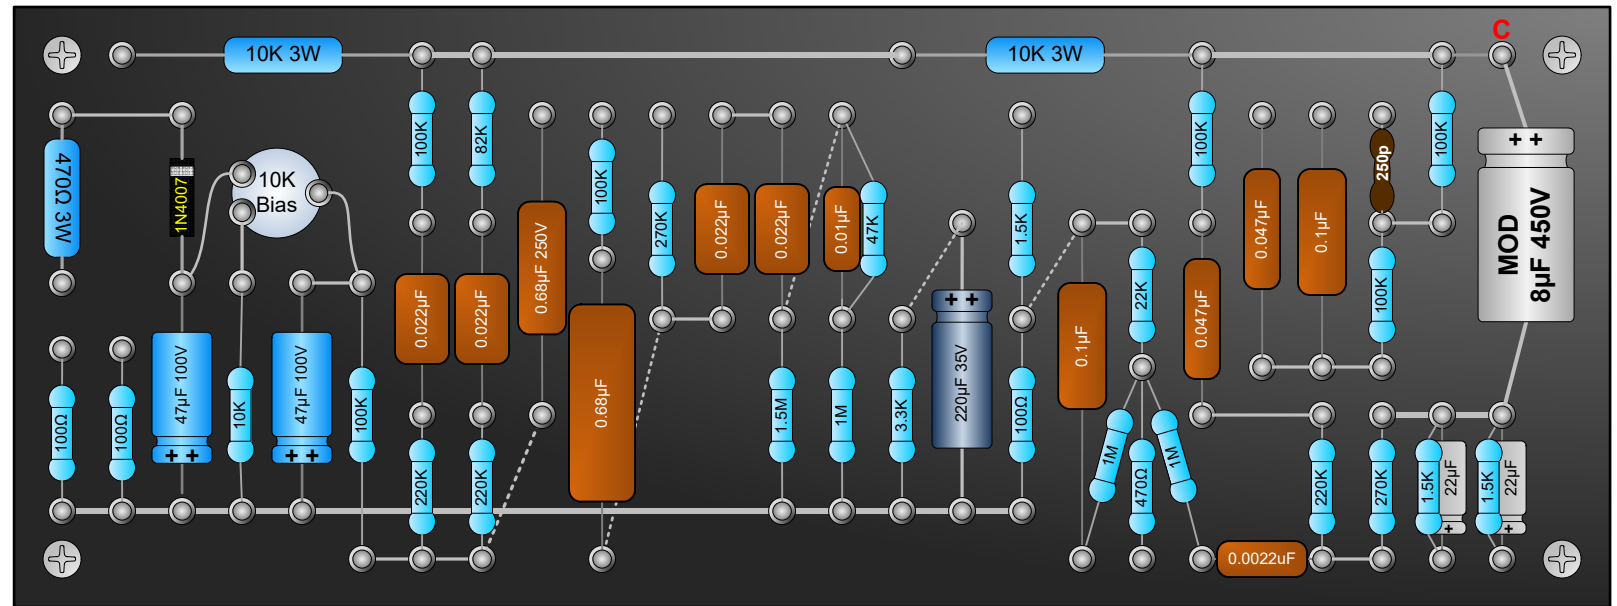

Magnetone Twilighter Lite

by sluckey 03/14/2021

Chassis 15" x 6-1/2" x 2-1/2"