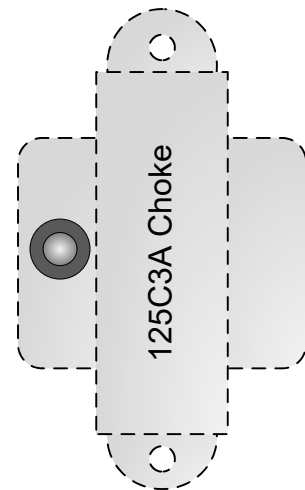

Magnetone Twilighter Lite

by sluckey 03/14/2021

Chassis 15" x 6-1/2" x 2-1/2"