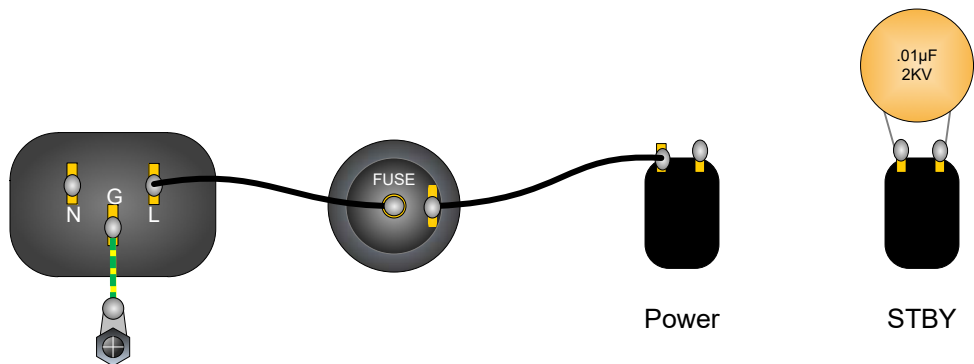

Magnetone Twilighter Lite

by sluckey 03/14/2021

Chassis 15" x 6-1/2" x 2-1/2"