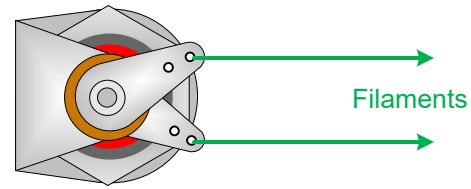

Magnetone Twilighter Lite

by sluckey 03/14/2021

Chassis 15" x 6-1/2" x 2-1/2"