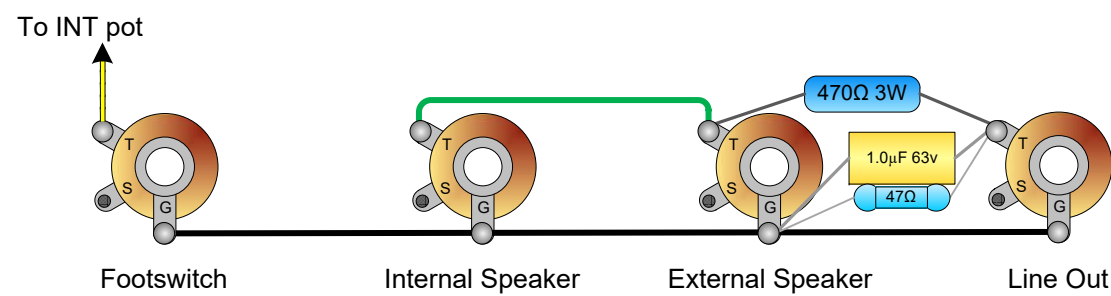

Magnetone Twilighter Lite

by sluckey 03/14/2021

Chassis 15" x 6-1/2" x 2-1/2"