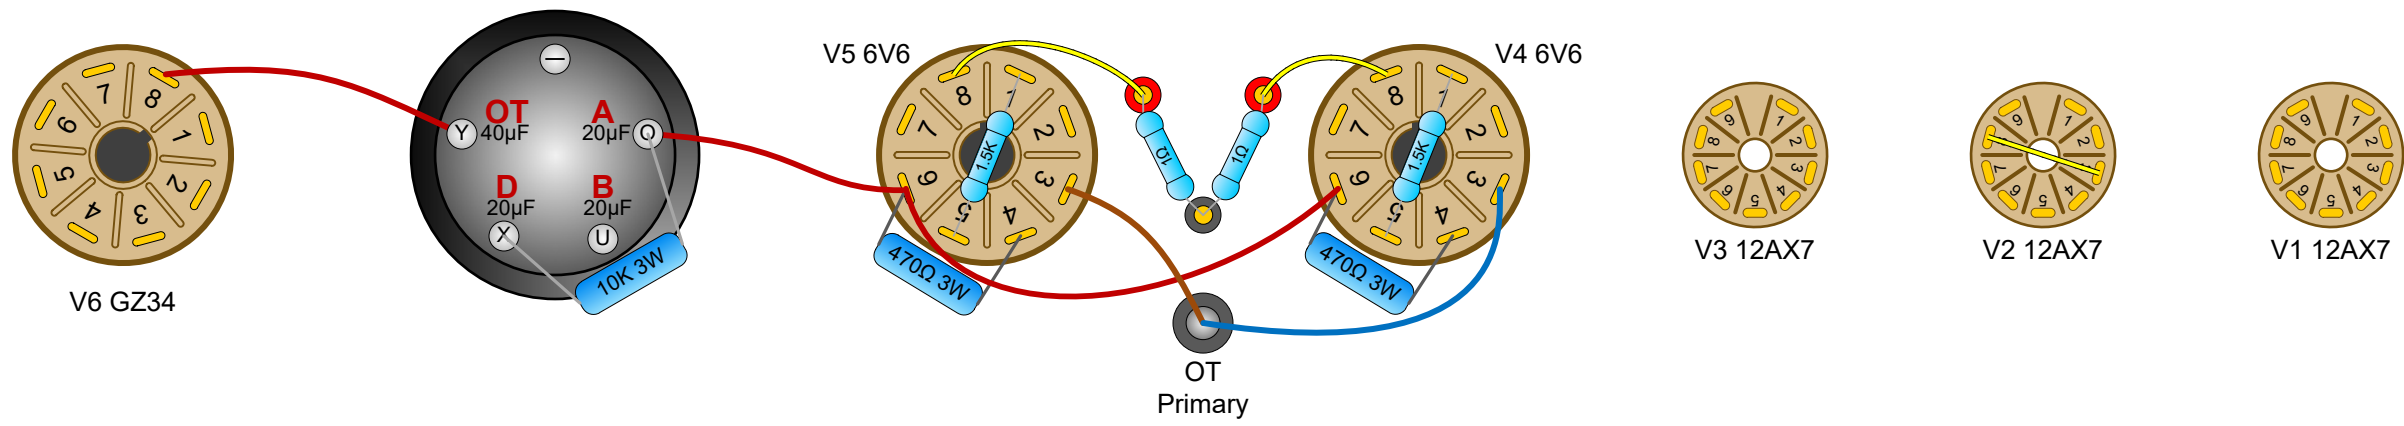

Magnetone Twilighter Lite

by sluckey 03/14/2021

Chassis 15" x 6-1/2" x 2-1/2"