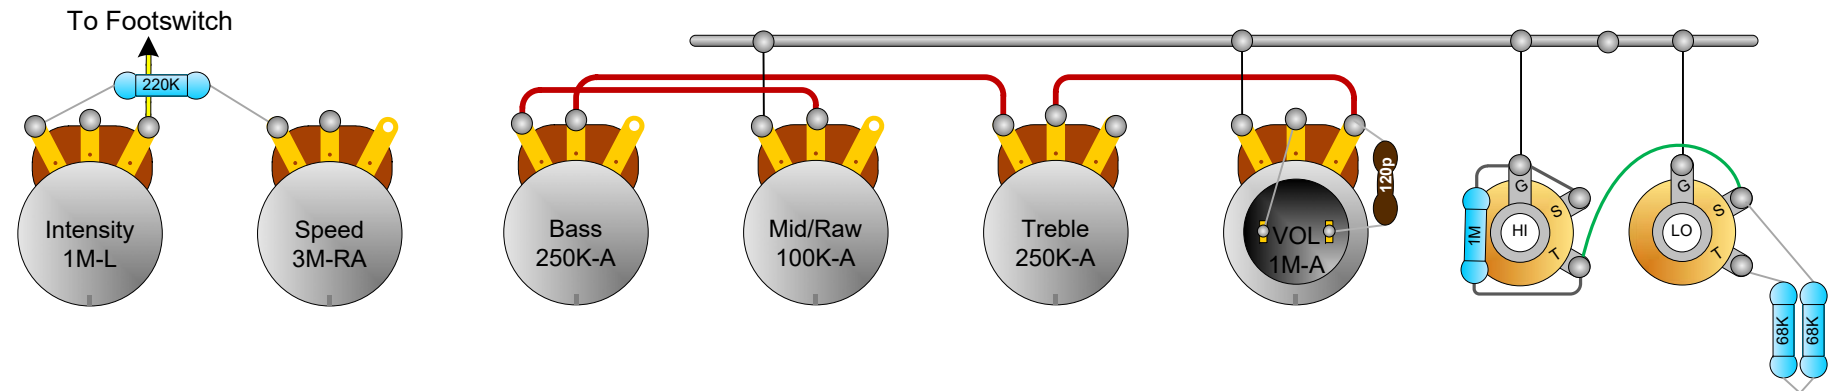

Magnetone Twilighter Lite

by sluckey 03/14/2021

Chassis 15" x 6-1/2" x 2-1/2"