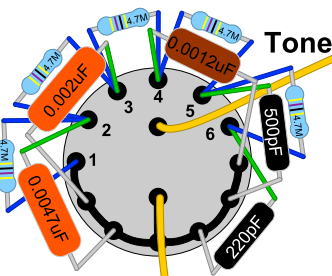

- Actual Capacitances:**
- 1 = 0.01uF
 - 2 = .0032uF
 - 3 = .00167uF
 - 4 = .001uF
 - 5 = 476pF
 - 6 = 215pF

DynaVox 15
 Revision #8
 2/11/2021
 dwinstonwood
 based on the slucky AC15
 and the AA964 Princeton