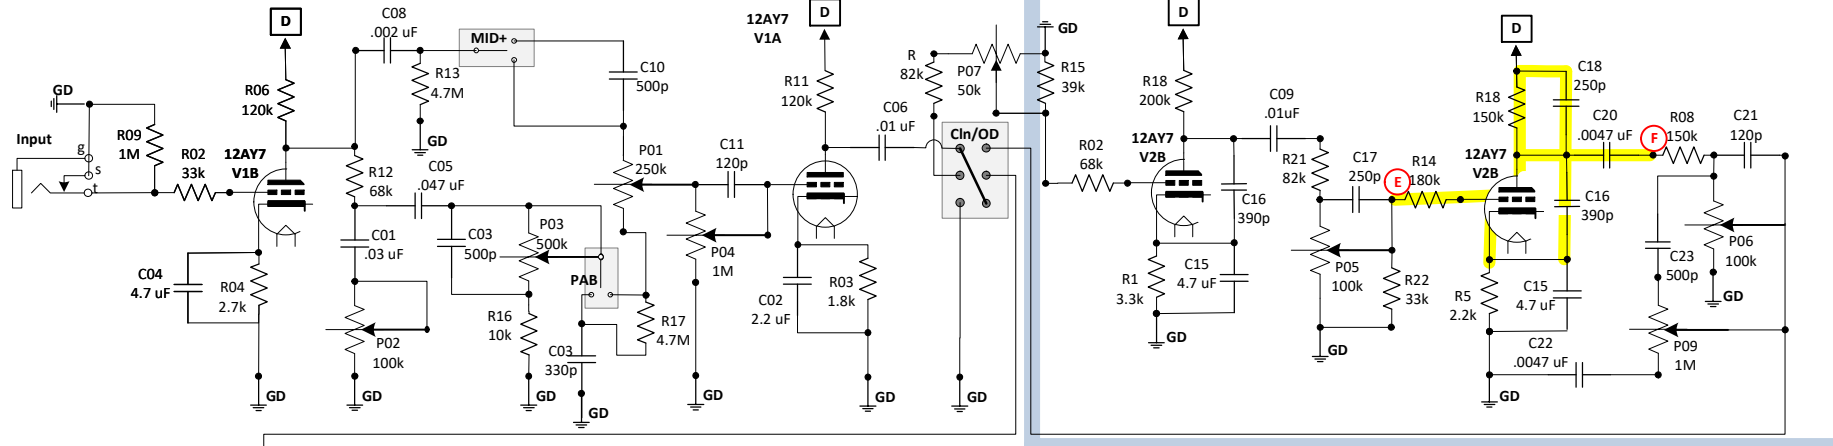

Dual SE amp

preamp & OD based on Tubenit's Tweed Bluesmeister

CascoSieg 05.2021

Dual Footswitch connection jack