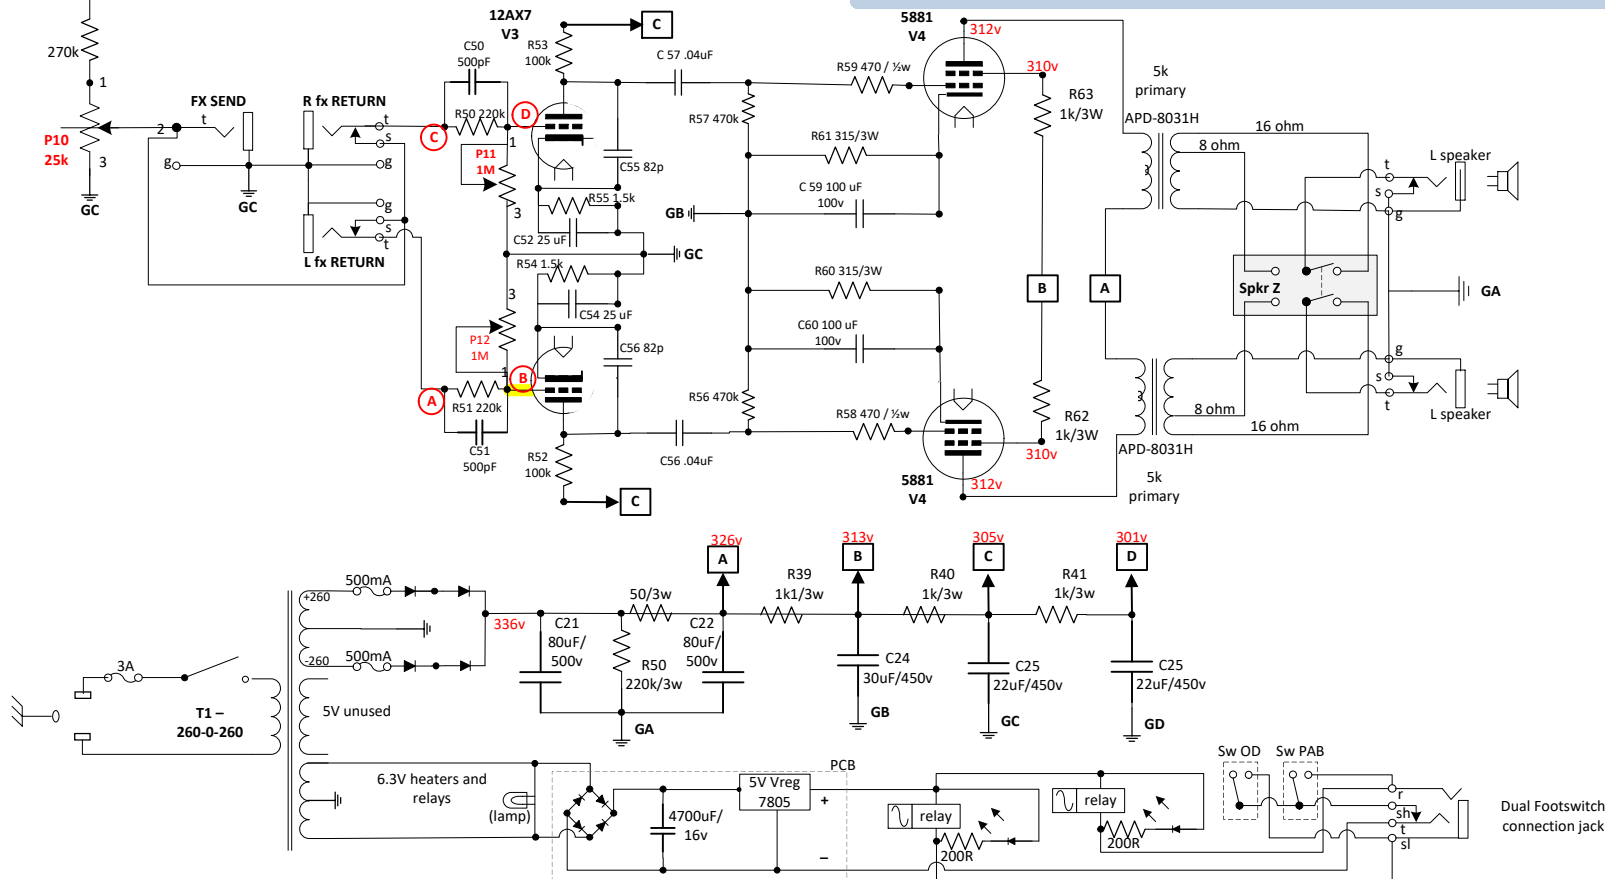

Dual SE amp

preamp & OD based on Tubenit's Tweed Bluesmeister

CascoSieg 05.2021

Dual Footswitch connection jack