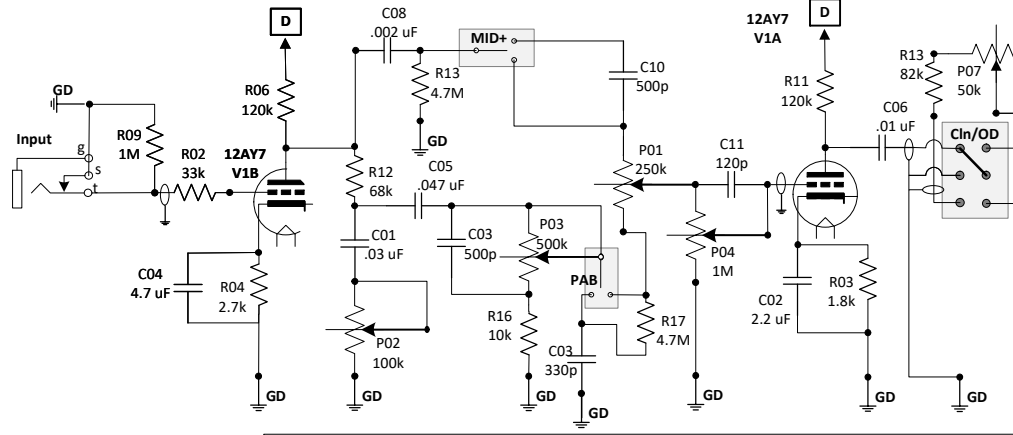

Dual SE amp

CascoSieg 05.2021

preamp & OD based on Tubenit's Tweed Bluesmeister

(C) (B)
(D) (A)