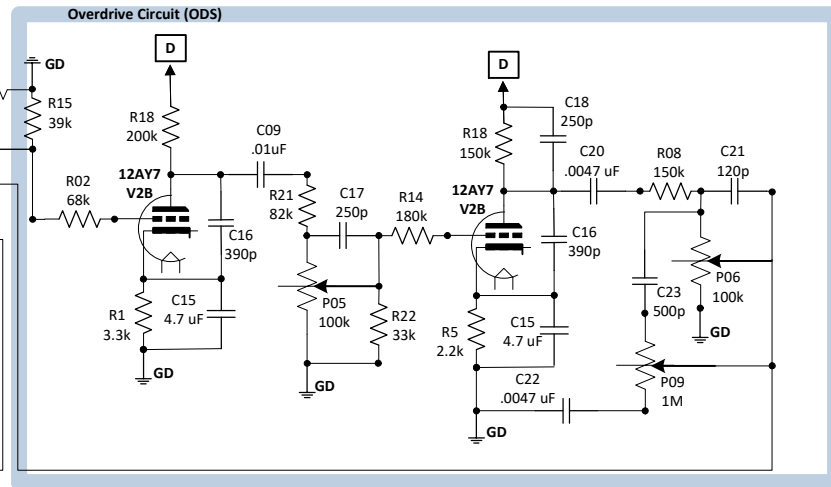

Dual SE amp

CascoSieg 05.2021

preamp & OD based on Tubenit's Tweed Bluesmeister

(C) (B)
(D) (A)