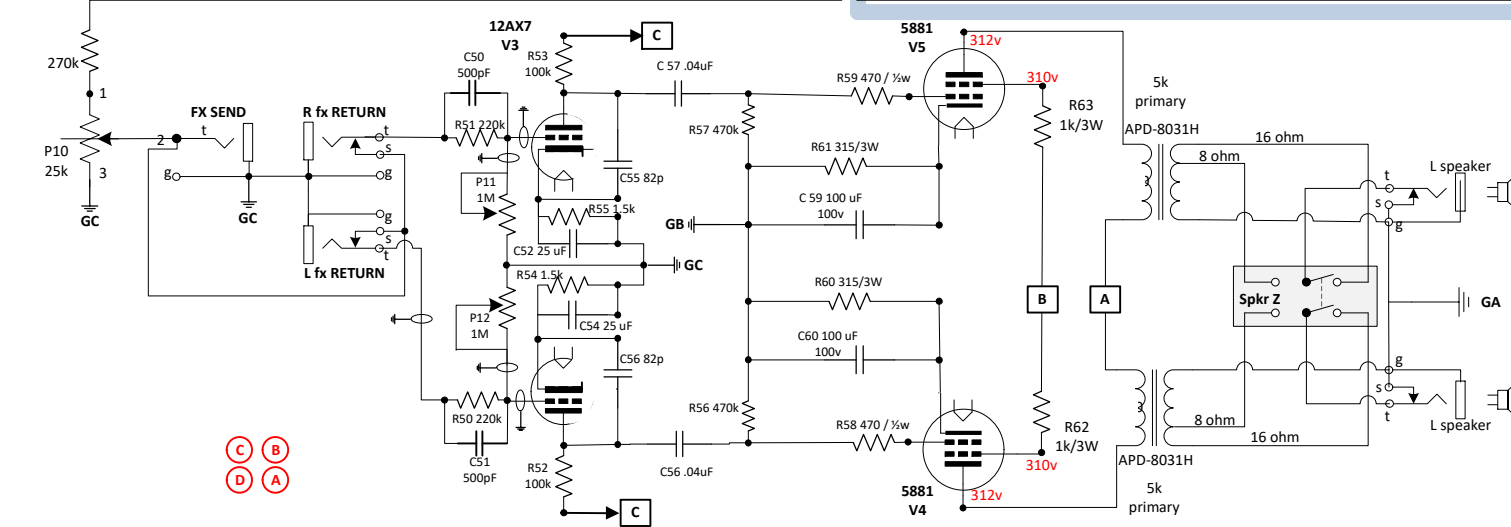

Dual SE amp

CascoSieg 05.2021

preamp & OD based on Tubenit's Tweed Bluesmeister

(C) (B)
(D) (A)