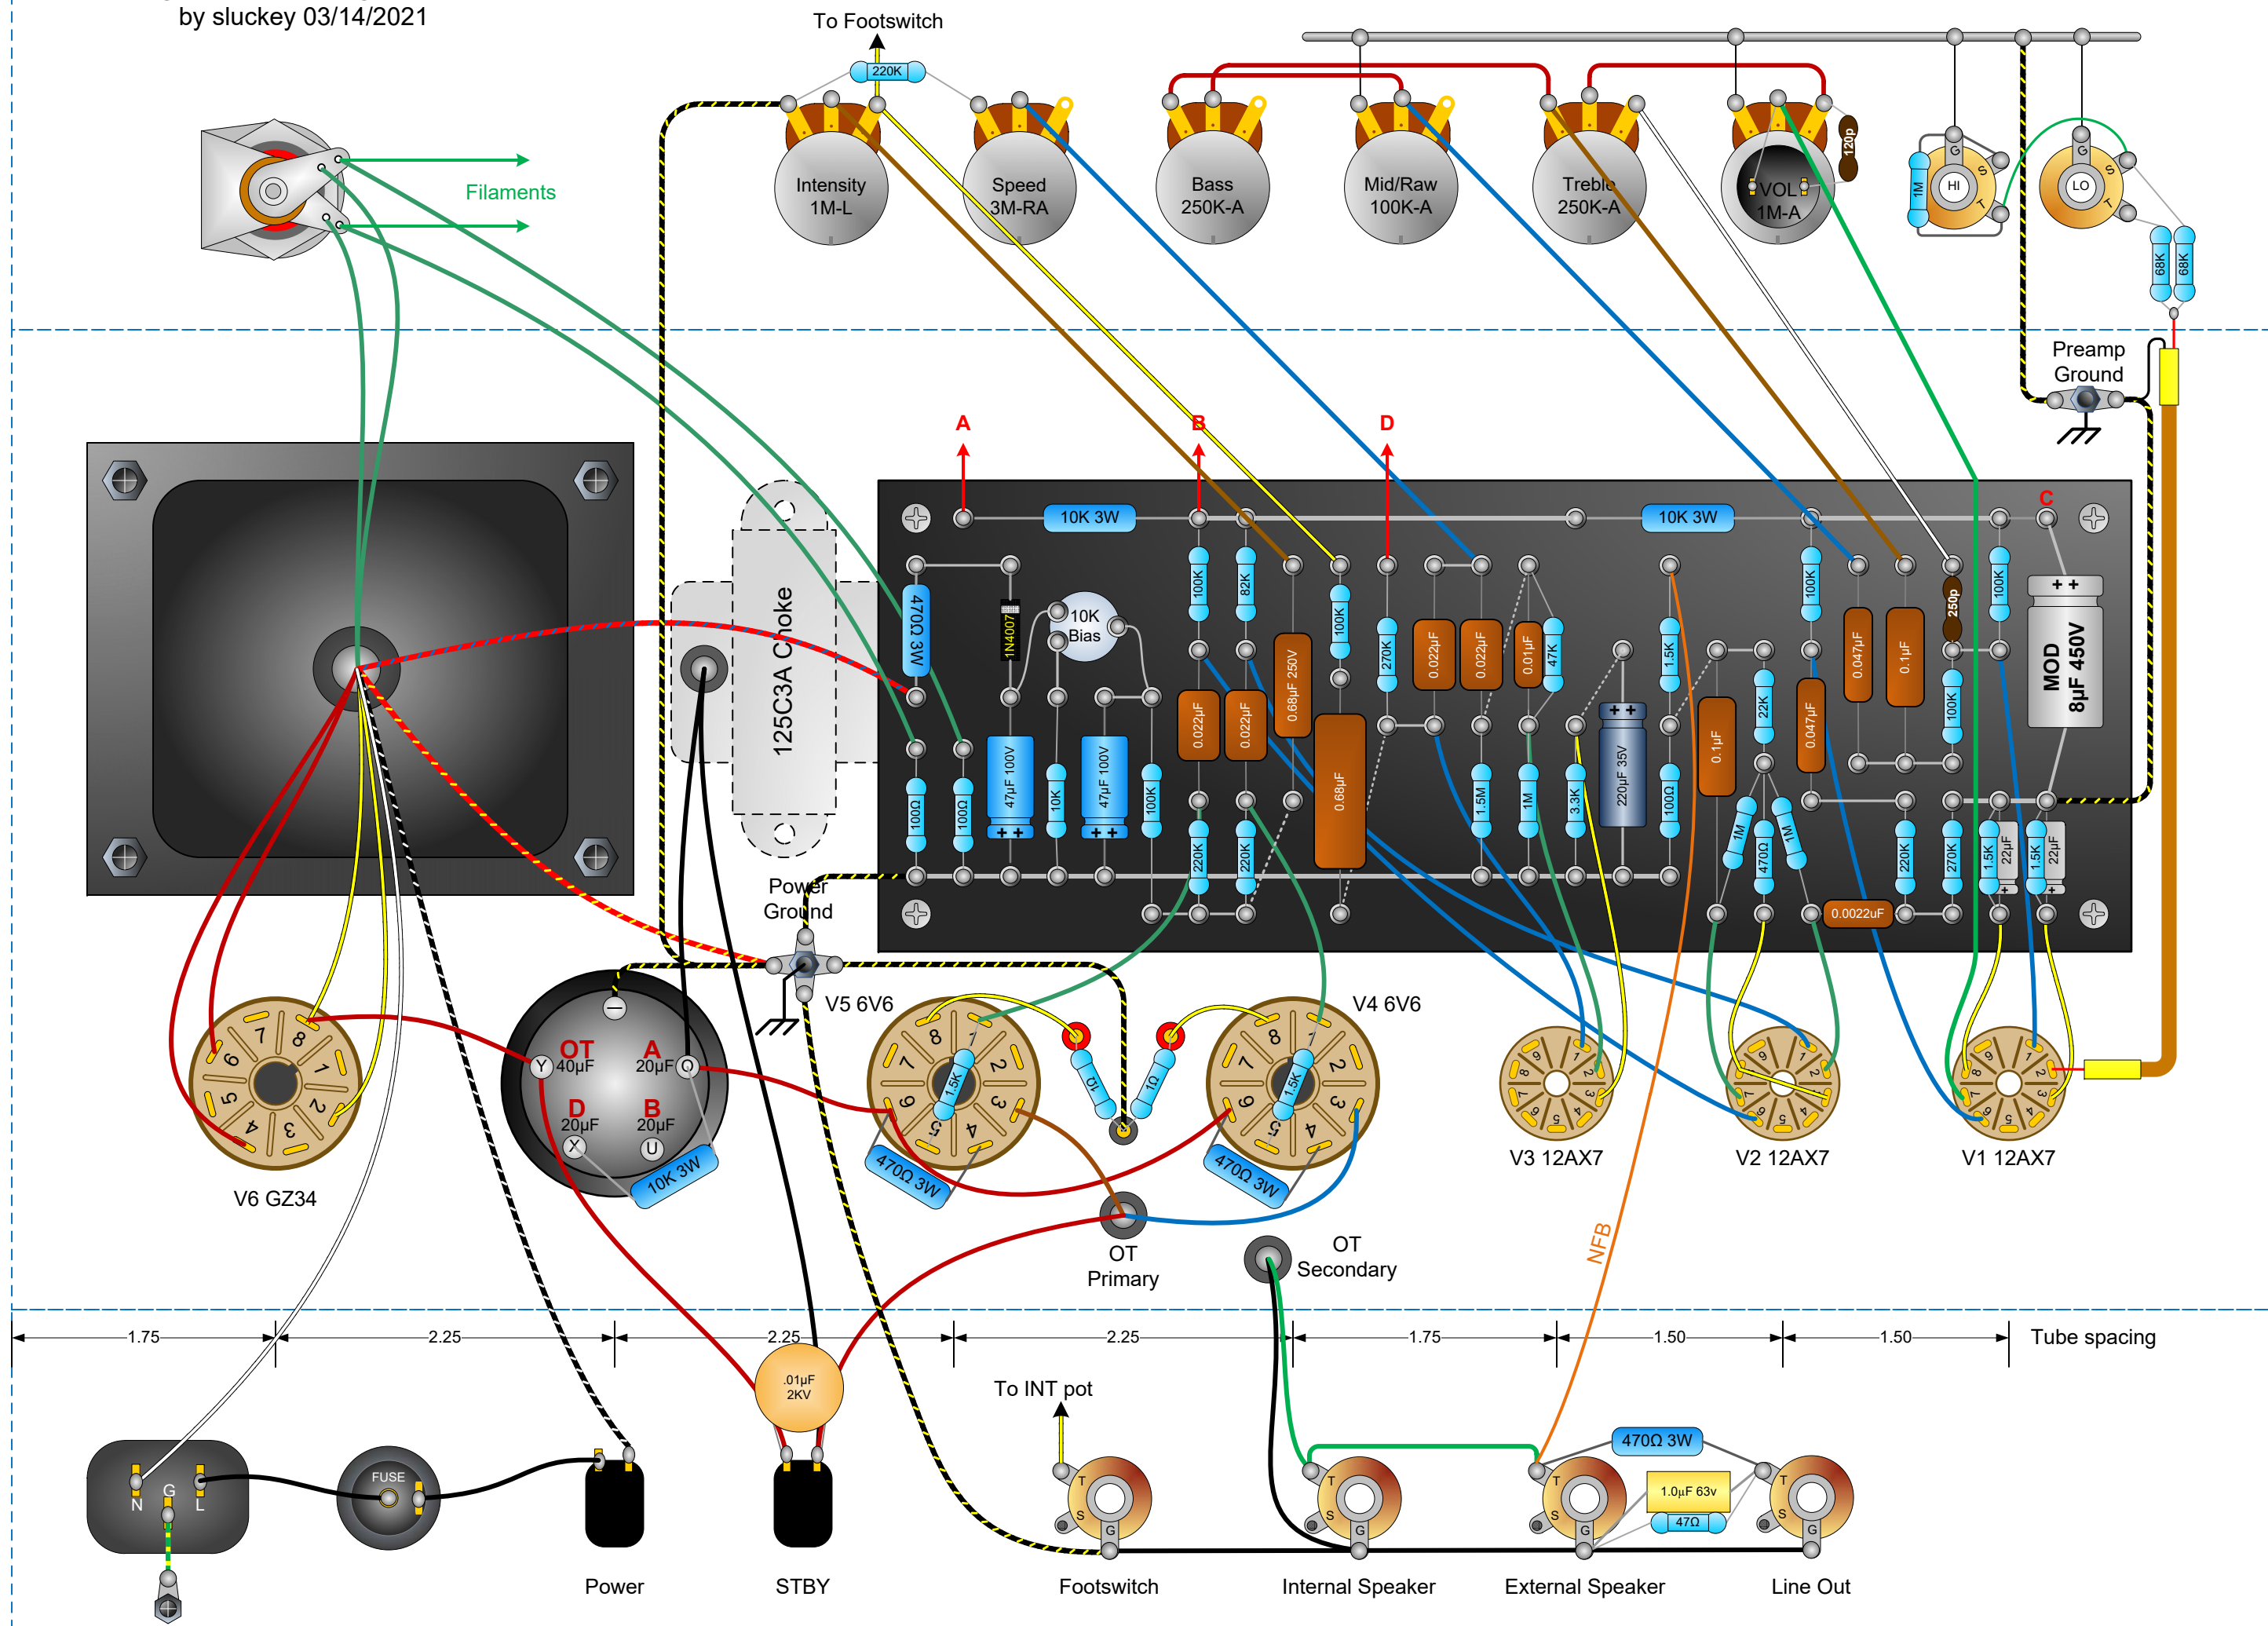

# Magnatone Twilighter Lite

by sluckey 03/14/2021

Chassis 15" x 6-1/2" x 2-1/2"