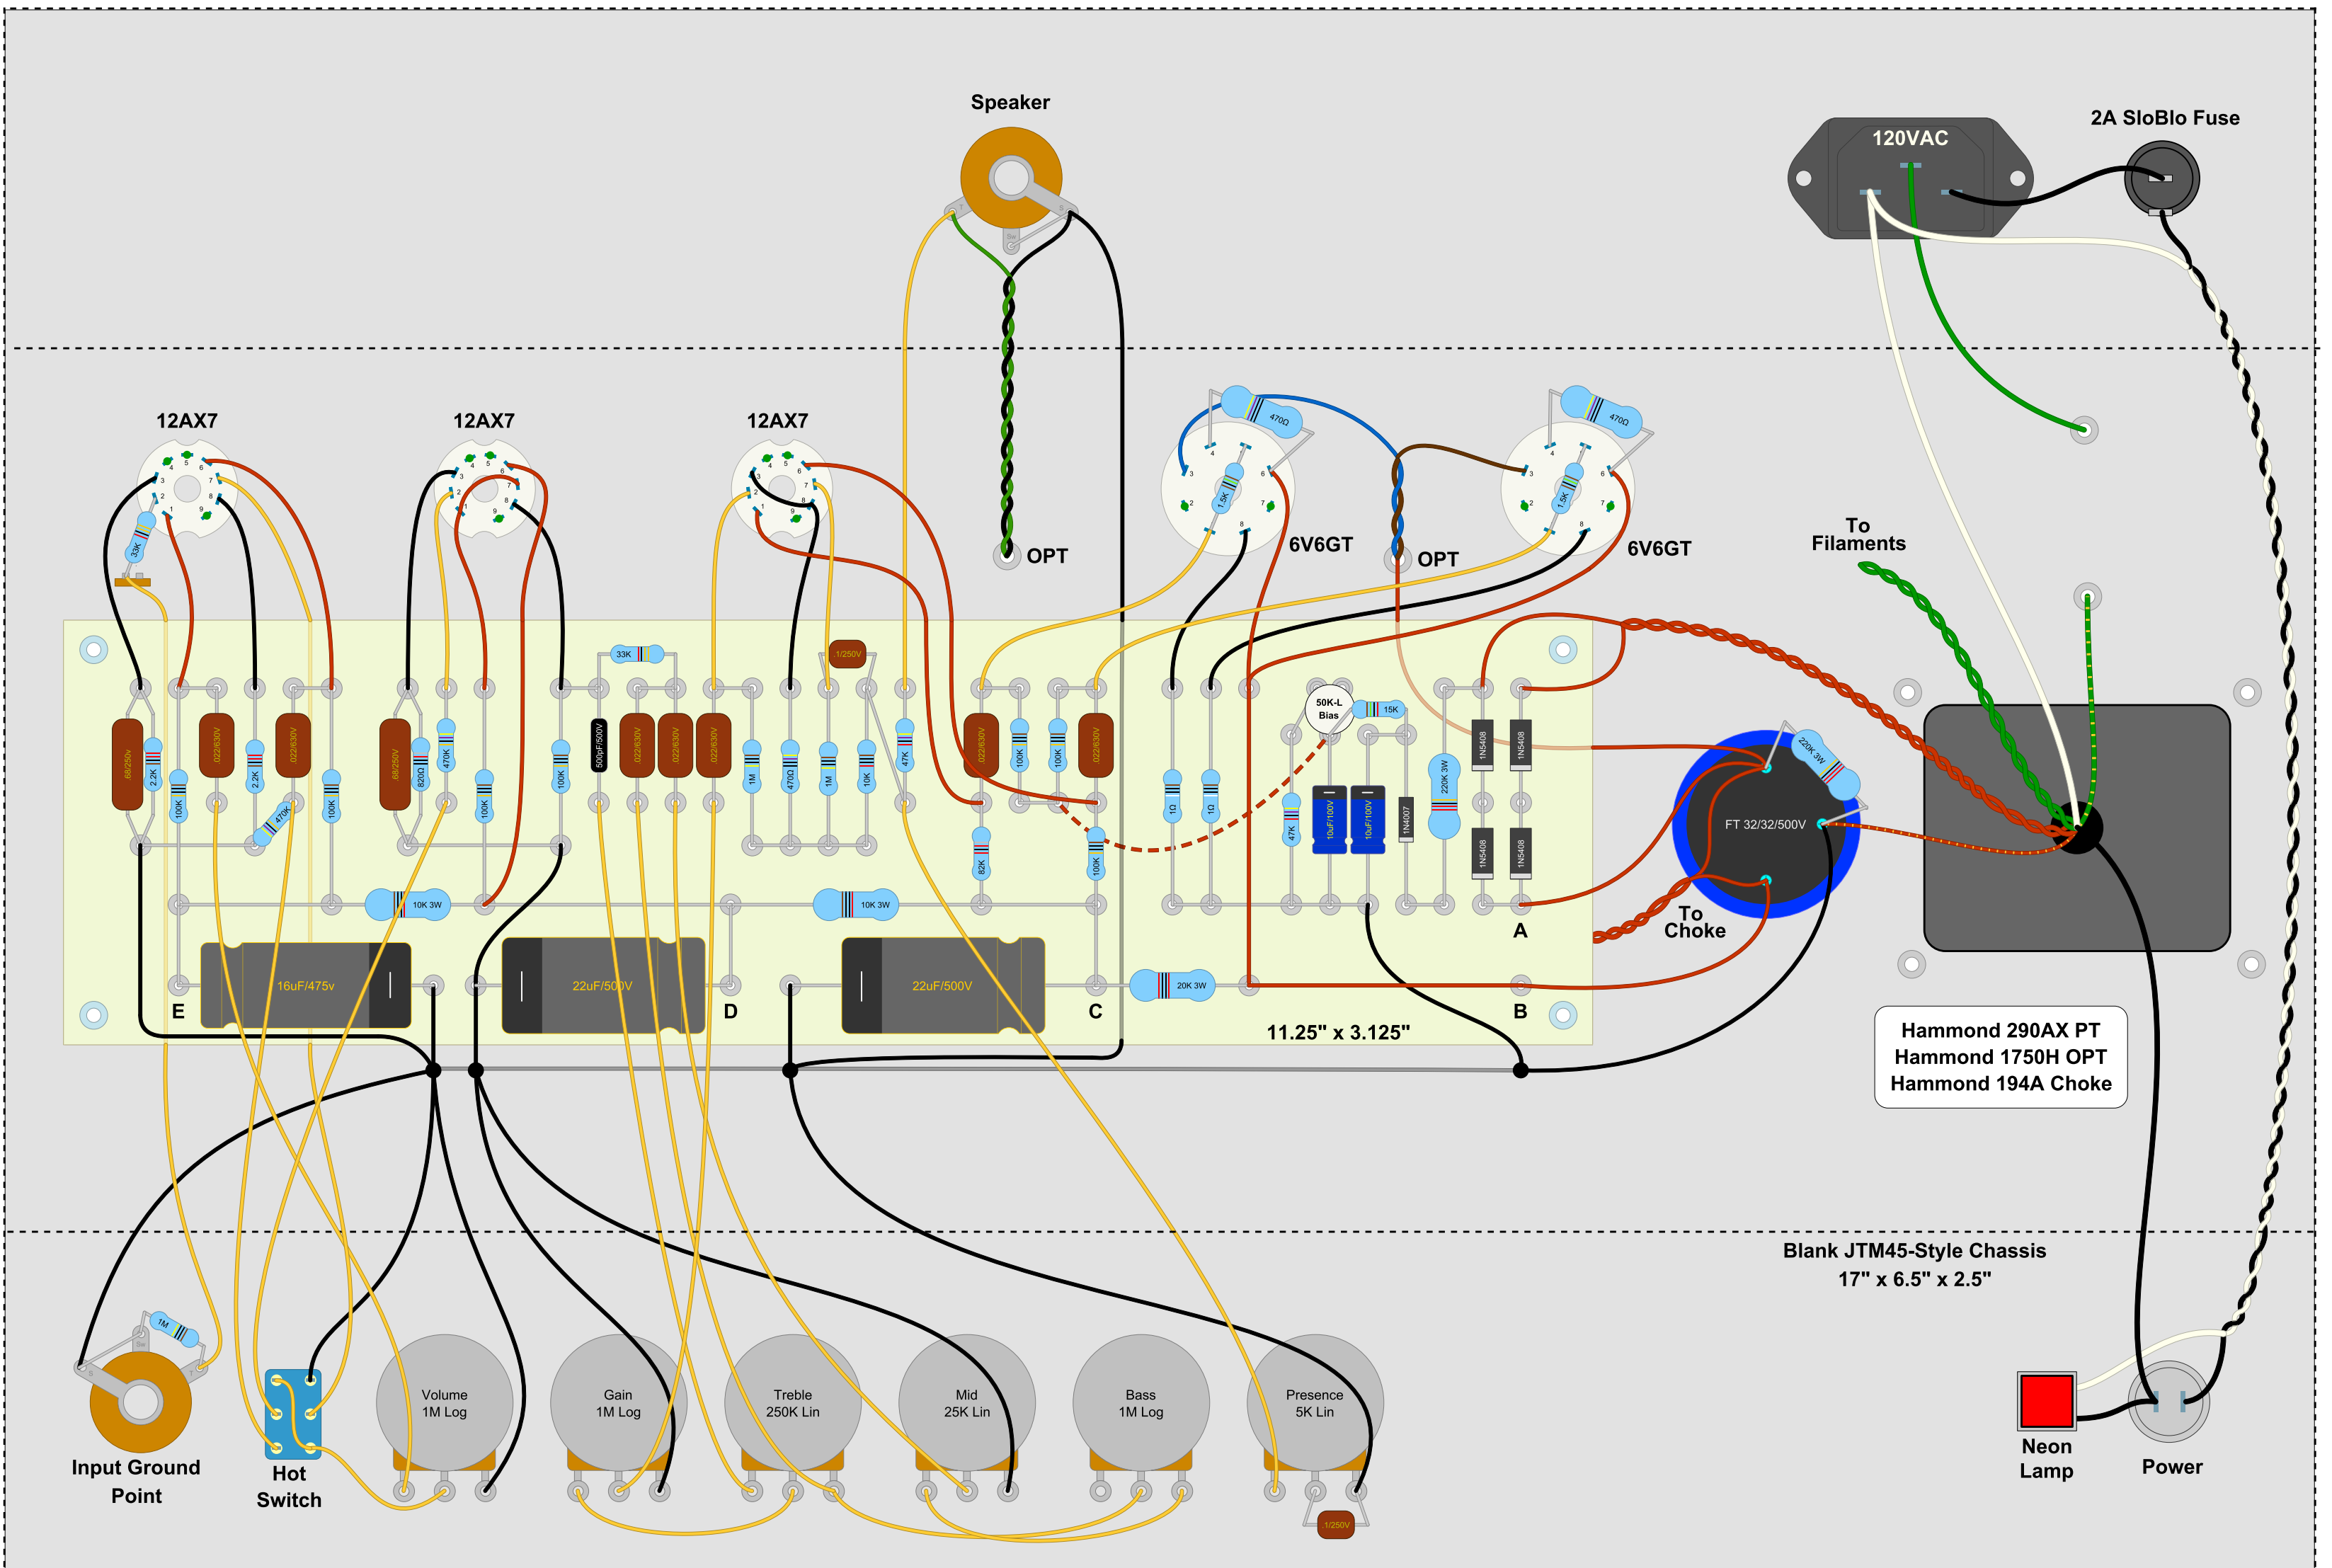

Hoffman Plexi 6V6 with Hot Switch Mod

Hoffman Plexi 6V6 Drill Guide (80 Turrets)

Hoffman Plexi 6V6 Turret Jumper Guide