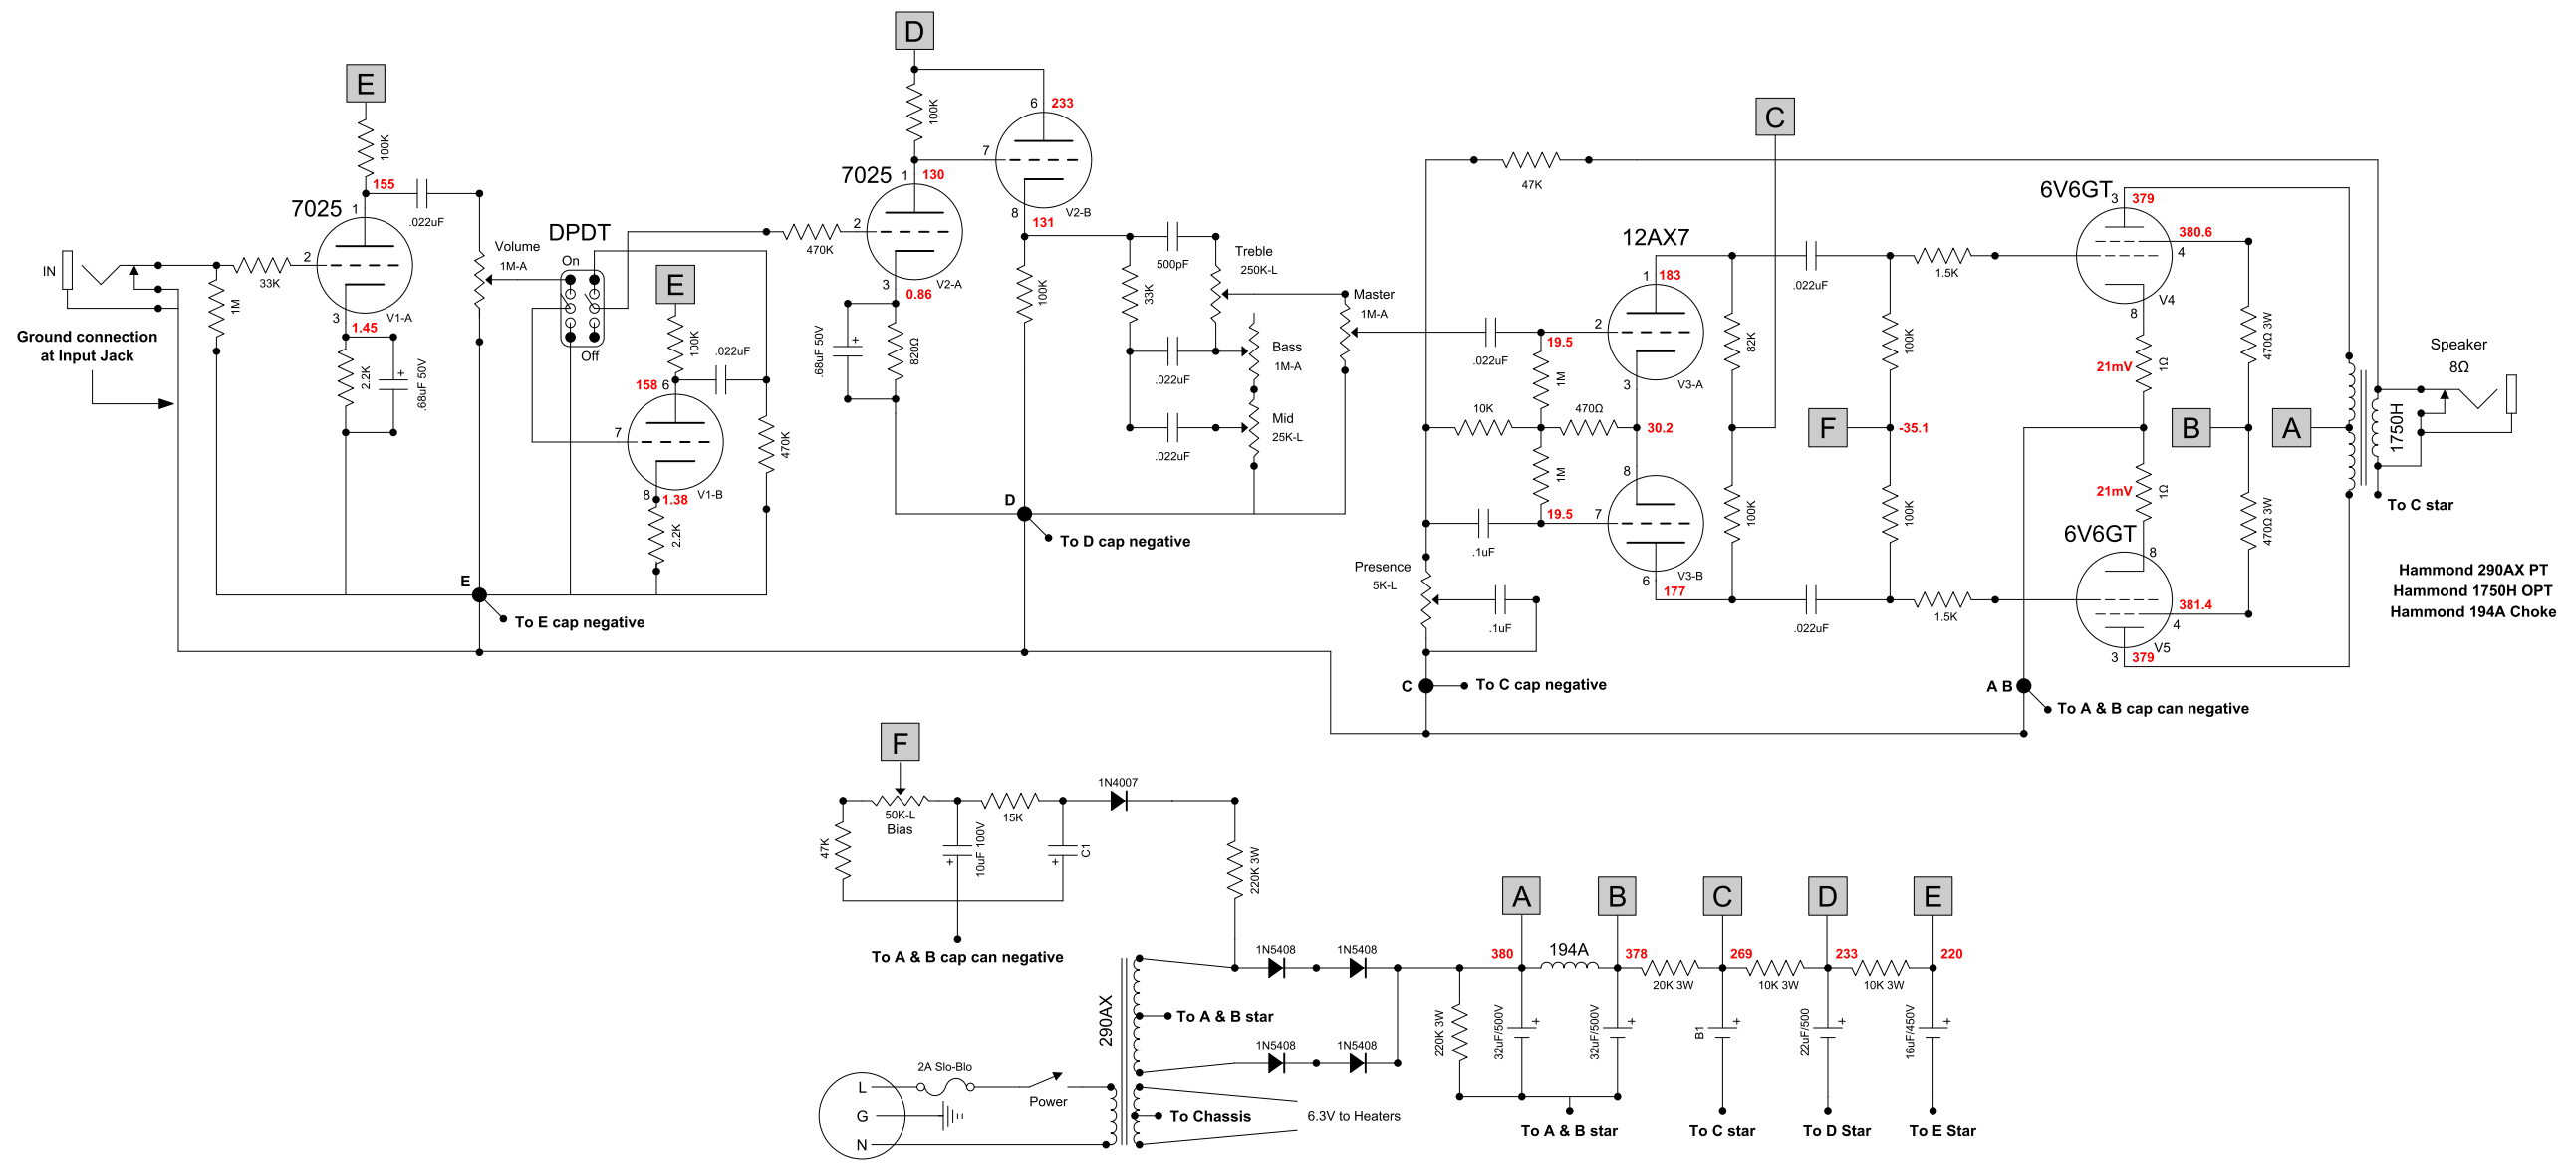

Hoffman Plexi 6V6 with Hot Switch Mod

Hoffman Plexi 6V6 Drill Guide (80 Turrets)

Hoffman Plexi 6V6 Turret Jumper Guide