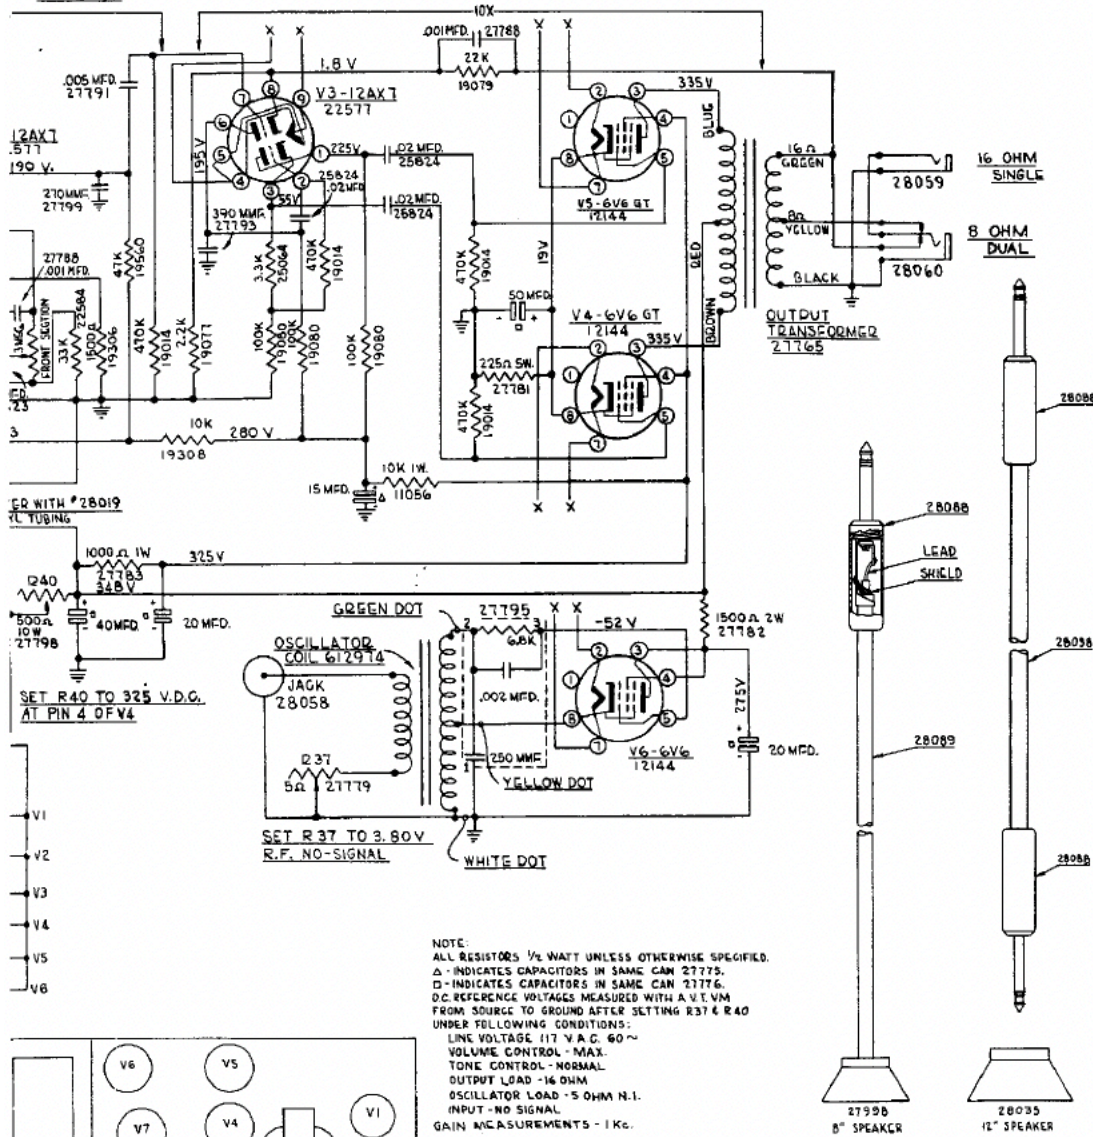

# M-1

STAGE GAINS

TUBE LAYOUT

WIRE COLOR CODE			
ROUND	BLACK	CATHODE	YELLOW
LAMENTS	BROWN	CONTROL GRIDS	GREEN
+	RED	PLATE	BLUE
GREEN GRIDS	ORANGE	AC	GRAY

60 CYCLES

Bell & Howell Co. Chicago U.S.A.  
 15 W. AMPLIFIER WIRING DIAGRAM  
 FOR DESIGNS 385 (08855)  
 DATE 11-10-55 SERVICE DATA DRAWN *ael* APVD. *...*