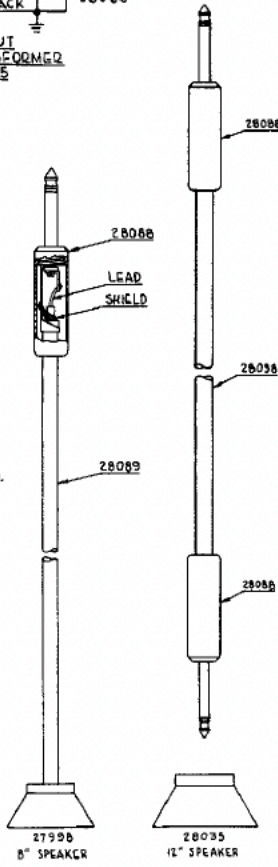

# M-1

STAGE GAINS

TUBE LAYOUT

WIRE COLOR CODE			
ROUND	BLACK	CATHODE	YELLOW
LAMENTS	BROWN	CONTROL GRIDS	GREEN
+	RED	PLATE	BLUE
GREEN GRIDS	ORANGE	AC	GRAY

60 CYCLES

Bell & Howell Co. Chicago U.S.A.  
 15 W. AMPLIFIER WIRING DIAGRAM  
 FOR DESIGNS 385 (08855)  
 DATE 11-10-55 SERVICE DATA DRAWN *ael* APVD. *...*