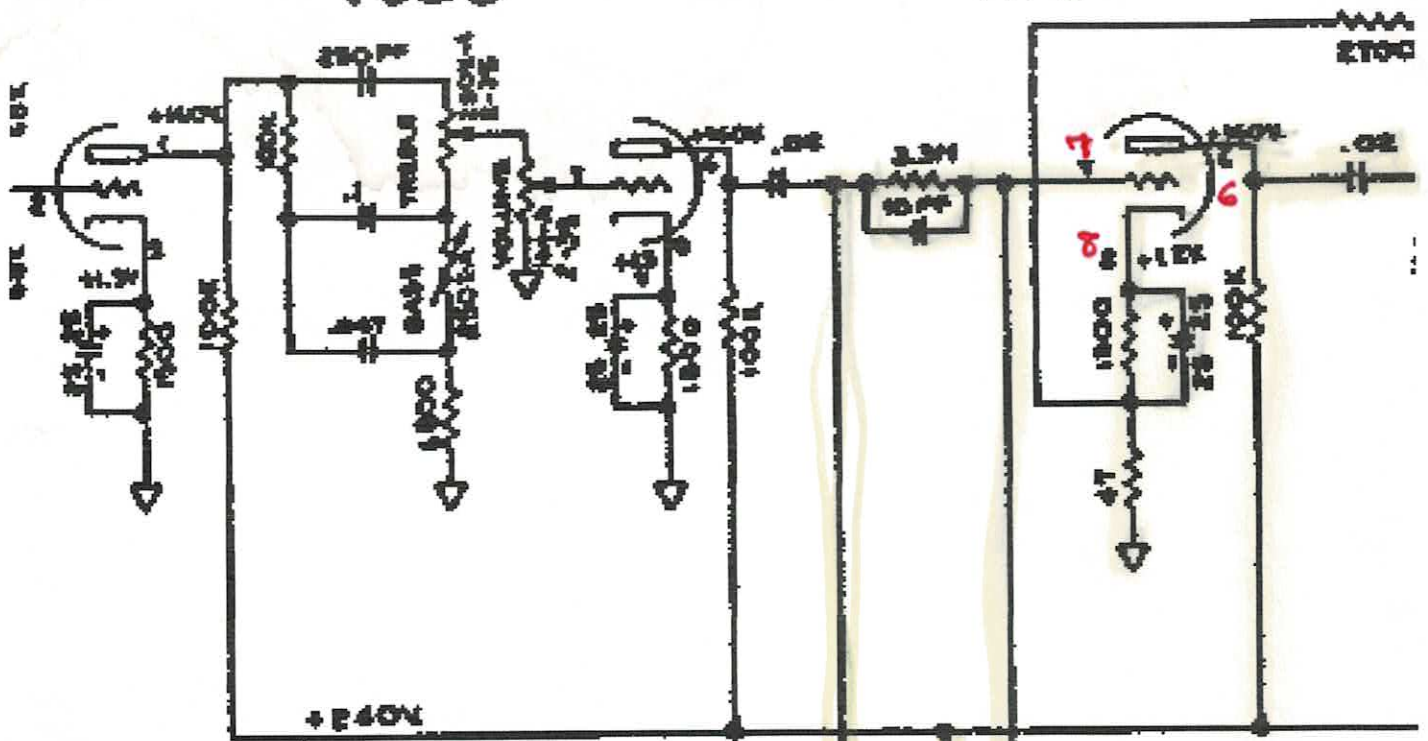

7025

1/2 12AX7

+E40V

500PF
300PF