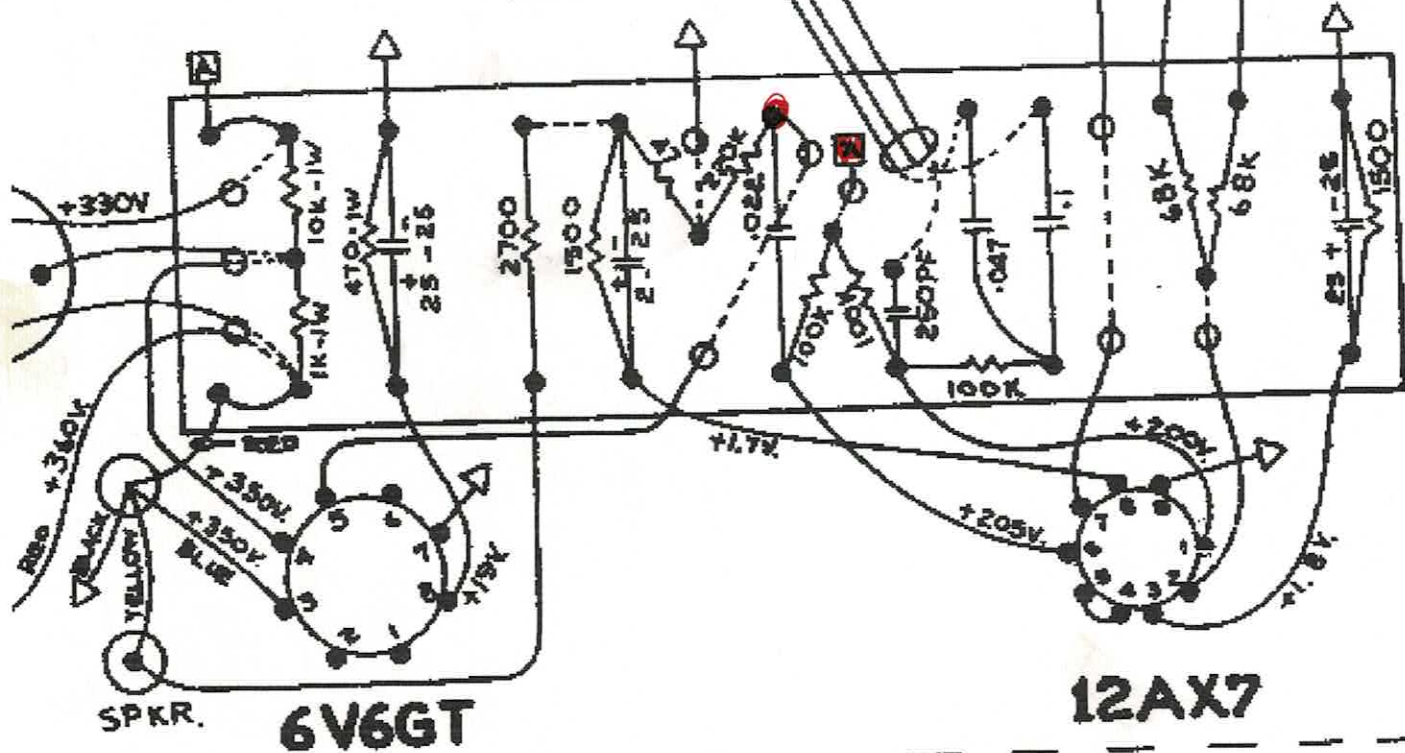

BASS

TREBLE

VOLUME

INSTRUMENTS

250K-A
0012

250K-A 2-35
0266

1M-A2-35
0143

BROWN
BLUE

WHITE

SPKR. 6V6GT

12AX7