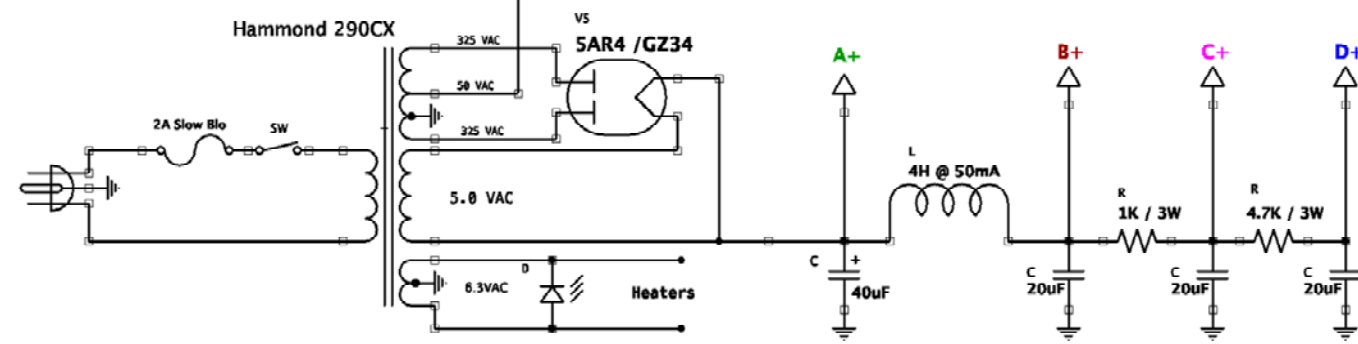

Alternate connection
Must use extra cap

Princeton 5881 T-0-N		
A C Held	Rev 2.0	
	2021-10-16	