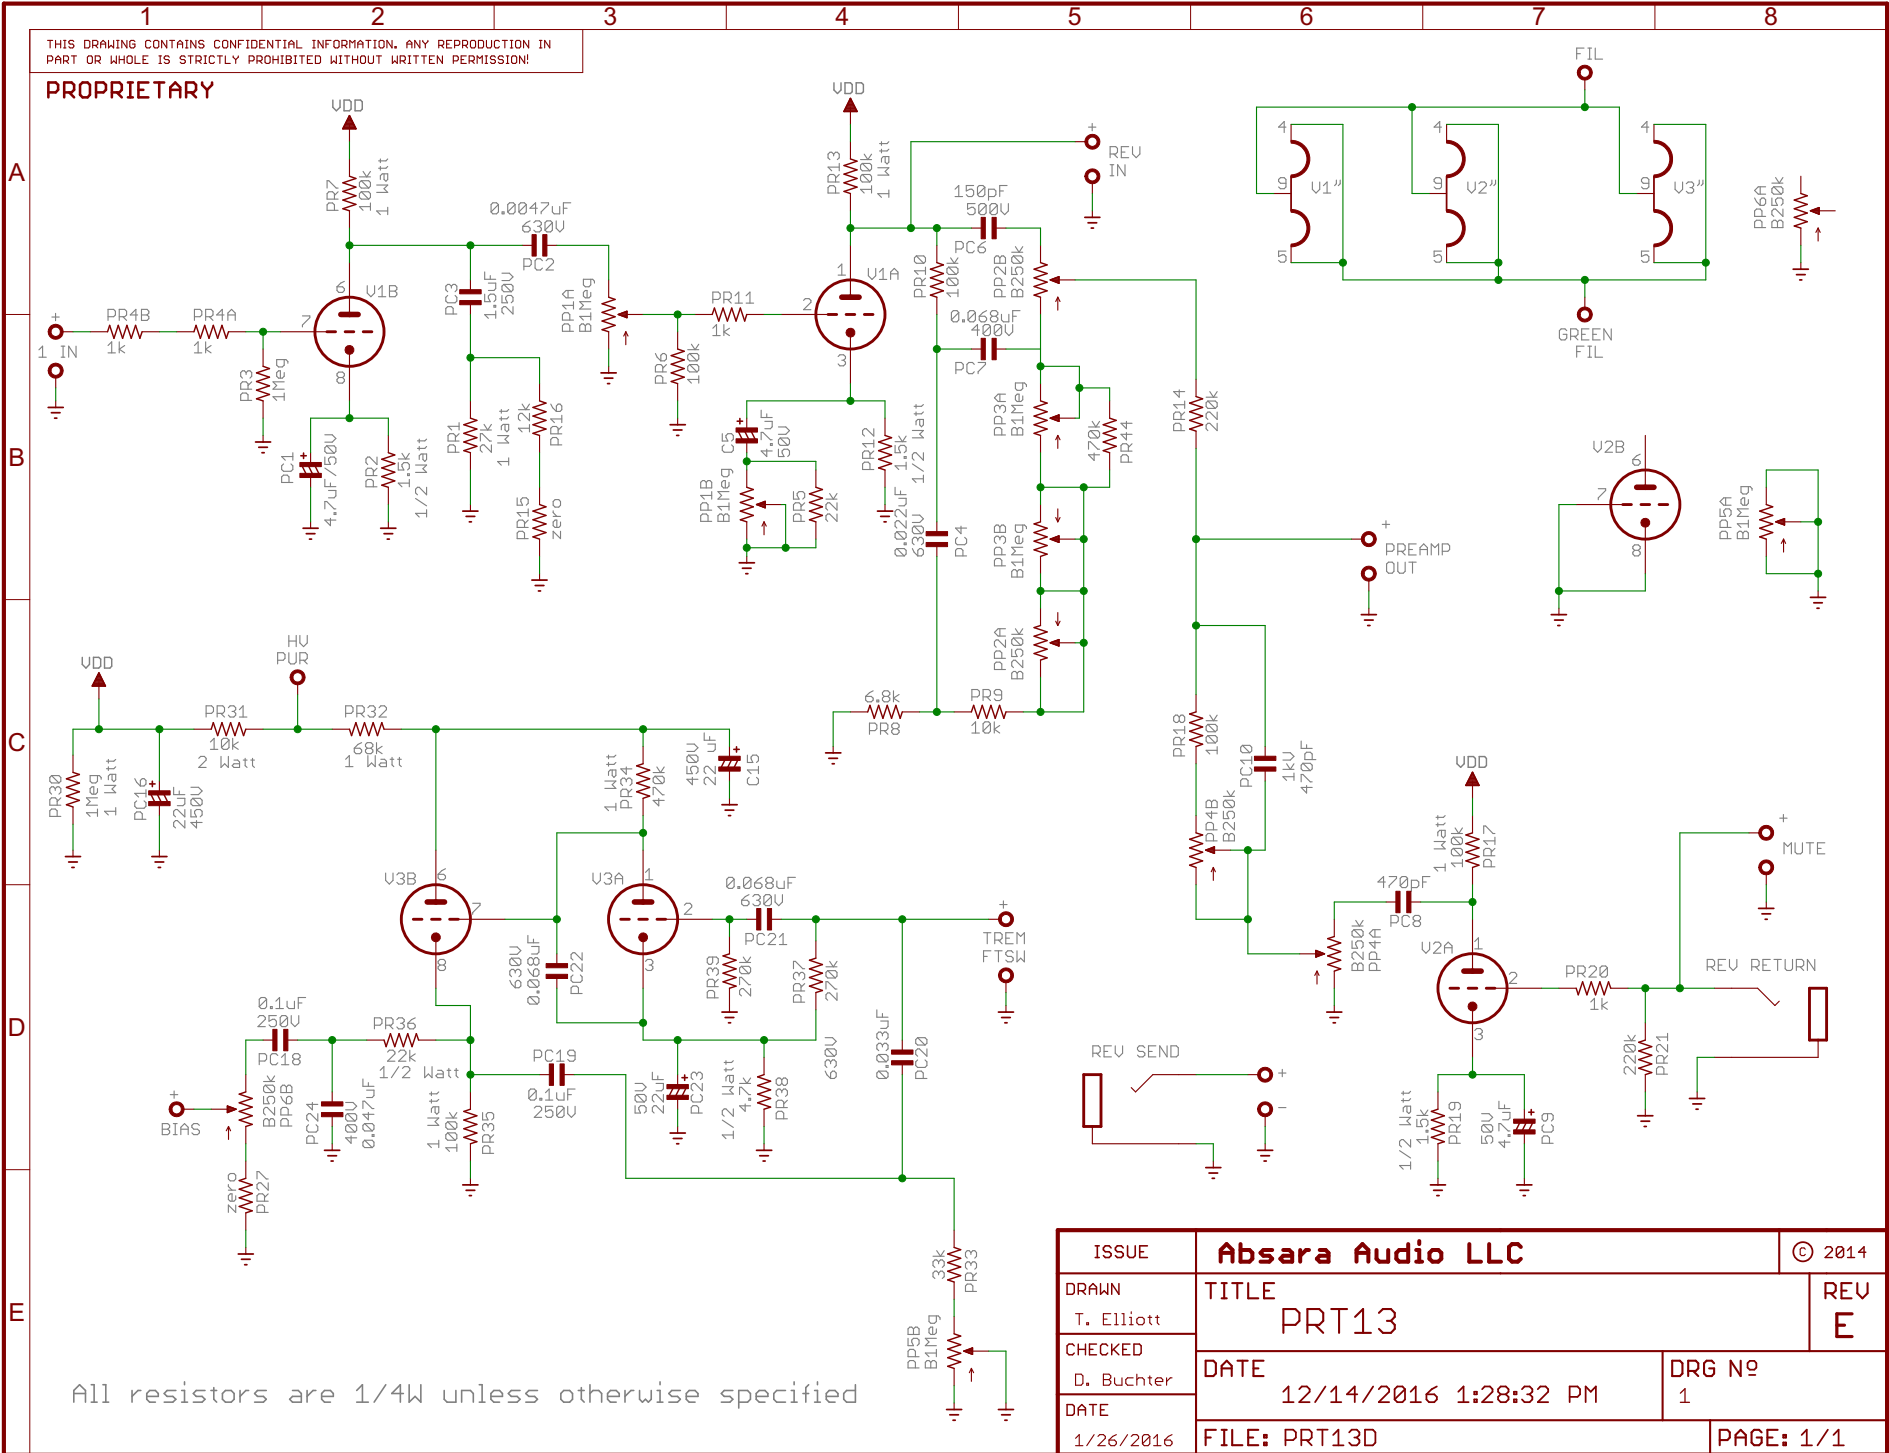

THIS DRAWING CONTAINS CONFIDENTIAL INFORMATION. ANY REPRODUCTION IN PART OR WHOLE IS STRICTLY PROHIBITED WITHOUT WRITTEN PERMISSION.

PROPRIETARY

All resistors are 1/4W unless otherwise specified

ISSUE	<b>Absara Audio LLC</b>		© 2014
DRAWN	T. Elliott		REV
CHECKED	D. Buchter		E
DATE	12/14/2016 1:28:32 PM	DRG N°	1
1/26/2016	FILE: PRT13D	PAGE: 1/1	