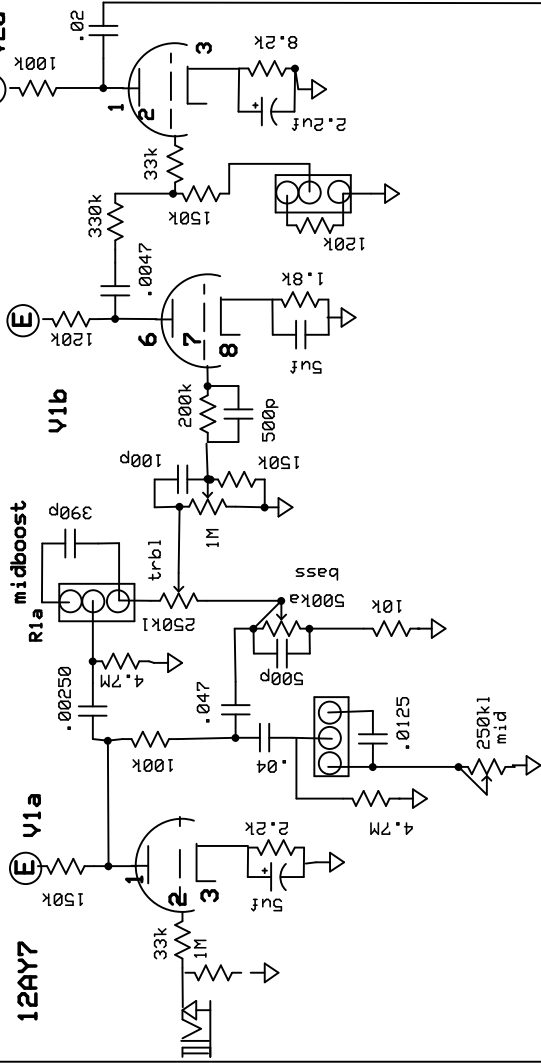

Reverse 12DW7 OR 12AY7

Overdrive
Clean

ClassicTone
OT 40-18000

12AY7

Carolina Overdrive Special 5879
3-2019