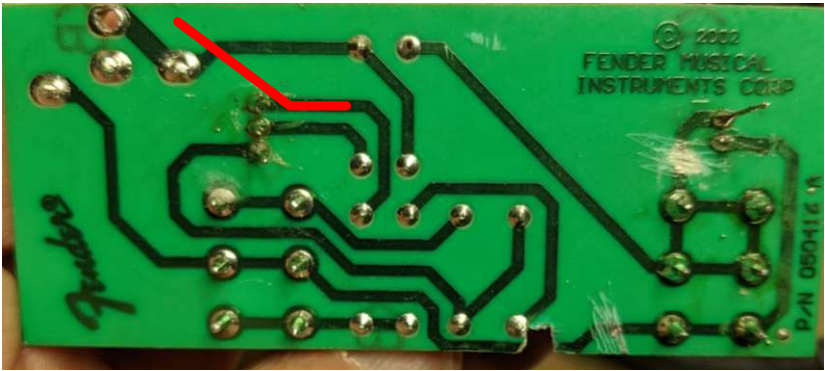

Dual SE amp

preamp & OD based on Tubenit's Tweed Bluesmeister

CascoSieg 07.2021

Amp Chassis