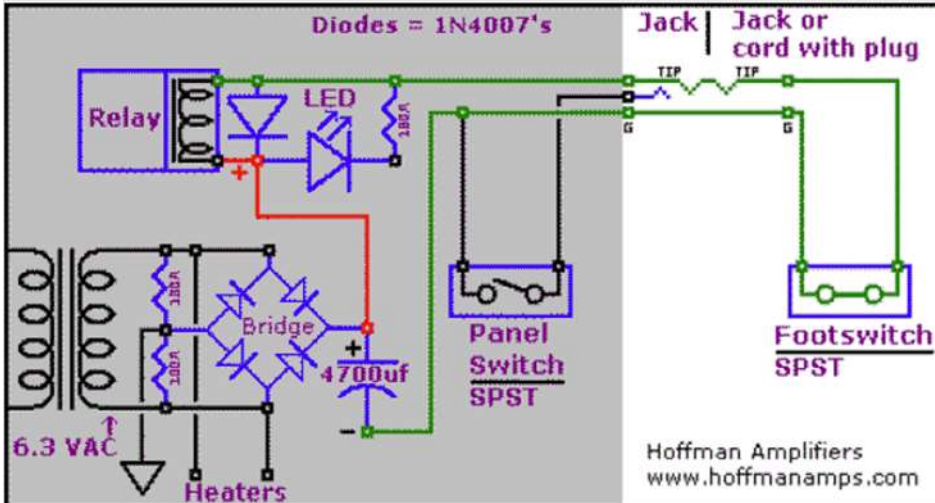

Dual SE amp

preamp & OD based on Tubenit's Tweed Bluesmeister

CascoSieg 07.2021

Amp Chassis