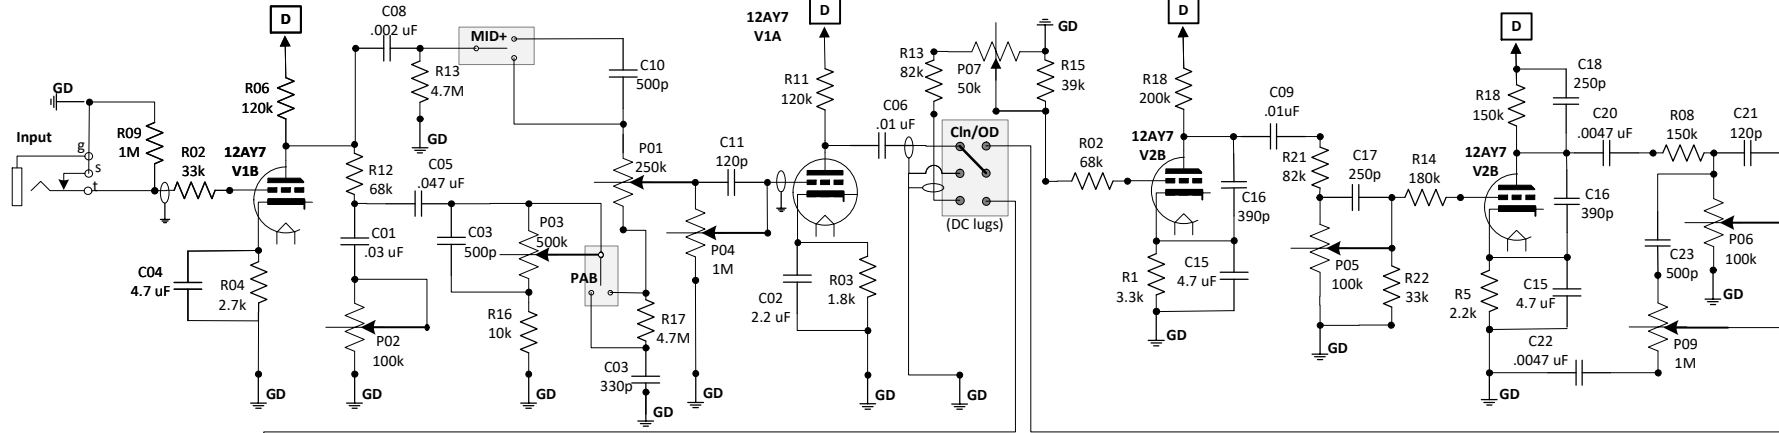

Dual SE amp

preamp & OD based on Tubenit's Tweed Bluesmeister

CascoSieg 07.2021

Amp Chassis