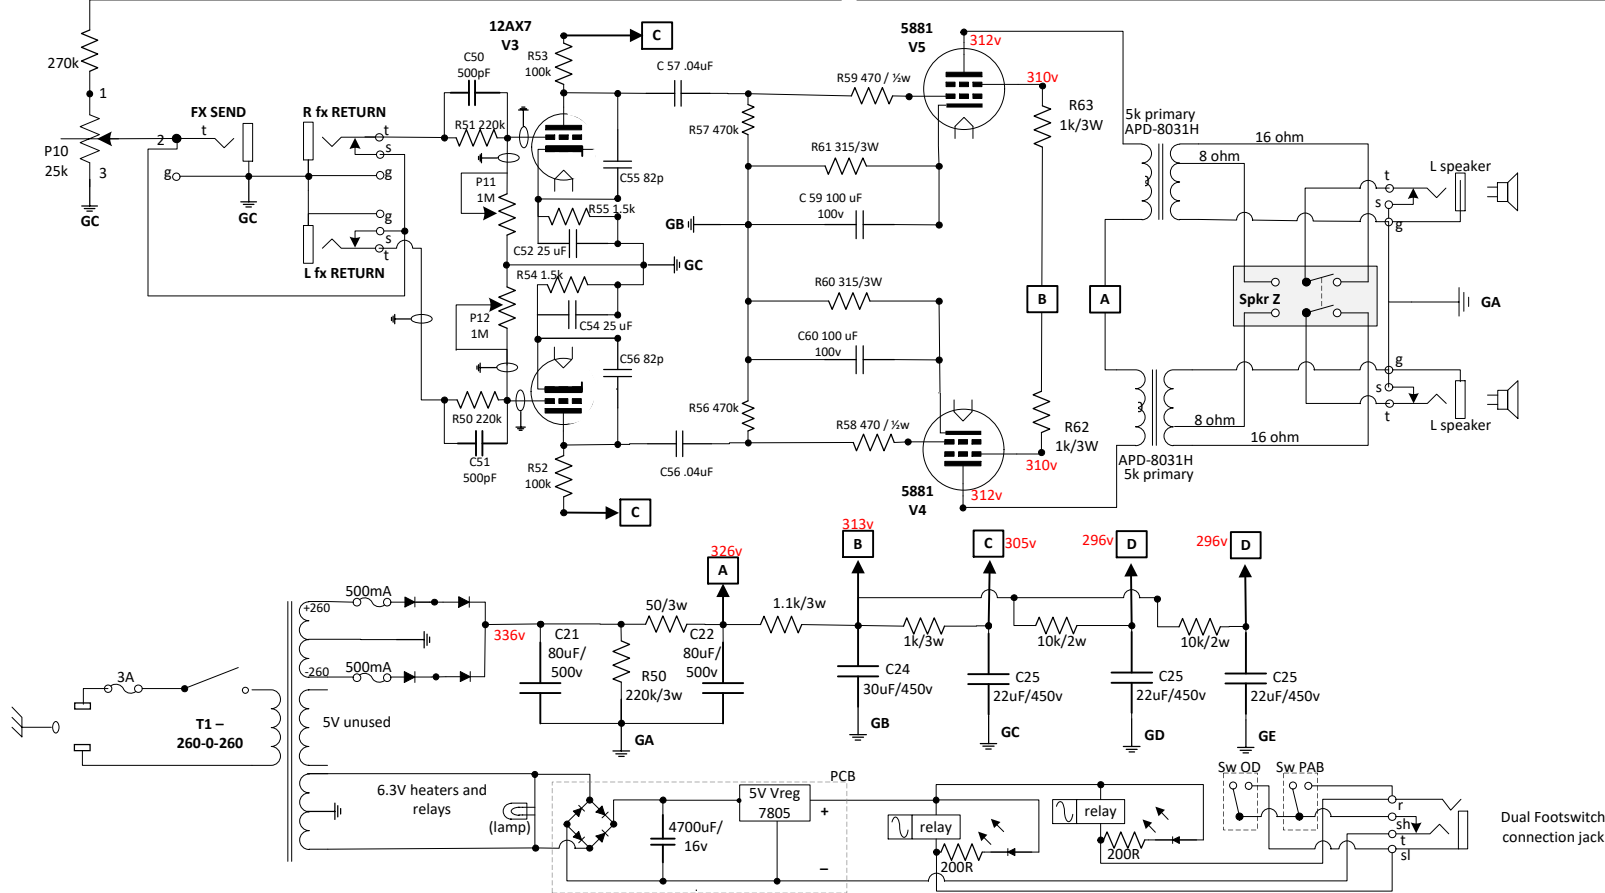

Dual SE amp

preamp & OD based on Tubenit's Tweed Bluesmeister

CascoSieg 07.2021

Amp Chassis