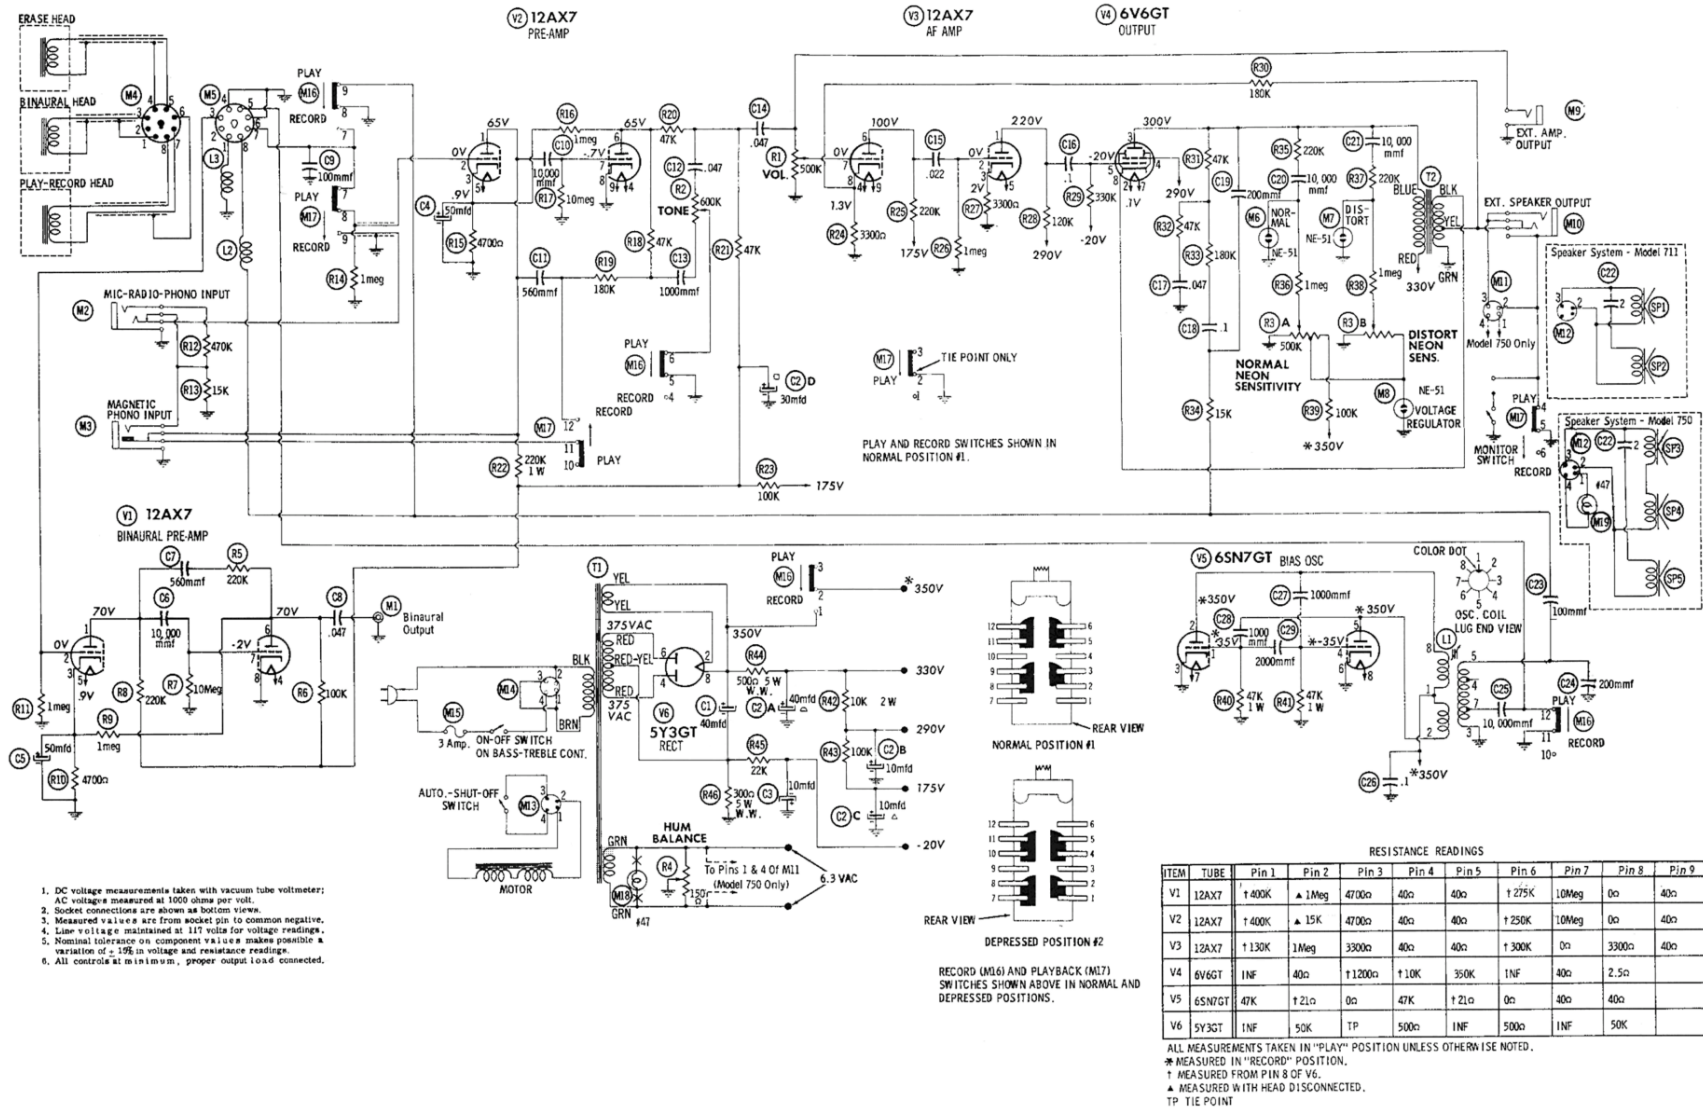

V-M (VM) (Voice of Music) Corporation; Benton Harbor (MI) 711 Tape-O-Matic

PAGE 20

A PHOTOFAC STANDARD NOTATION SCHEMATIC
© Howard W. Sans & Co., Inc. 1957

349-13

Models 711 & 750 Schematic Diagram.