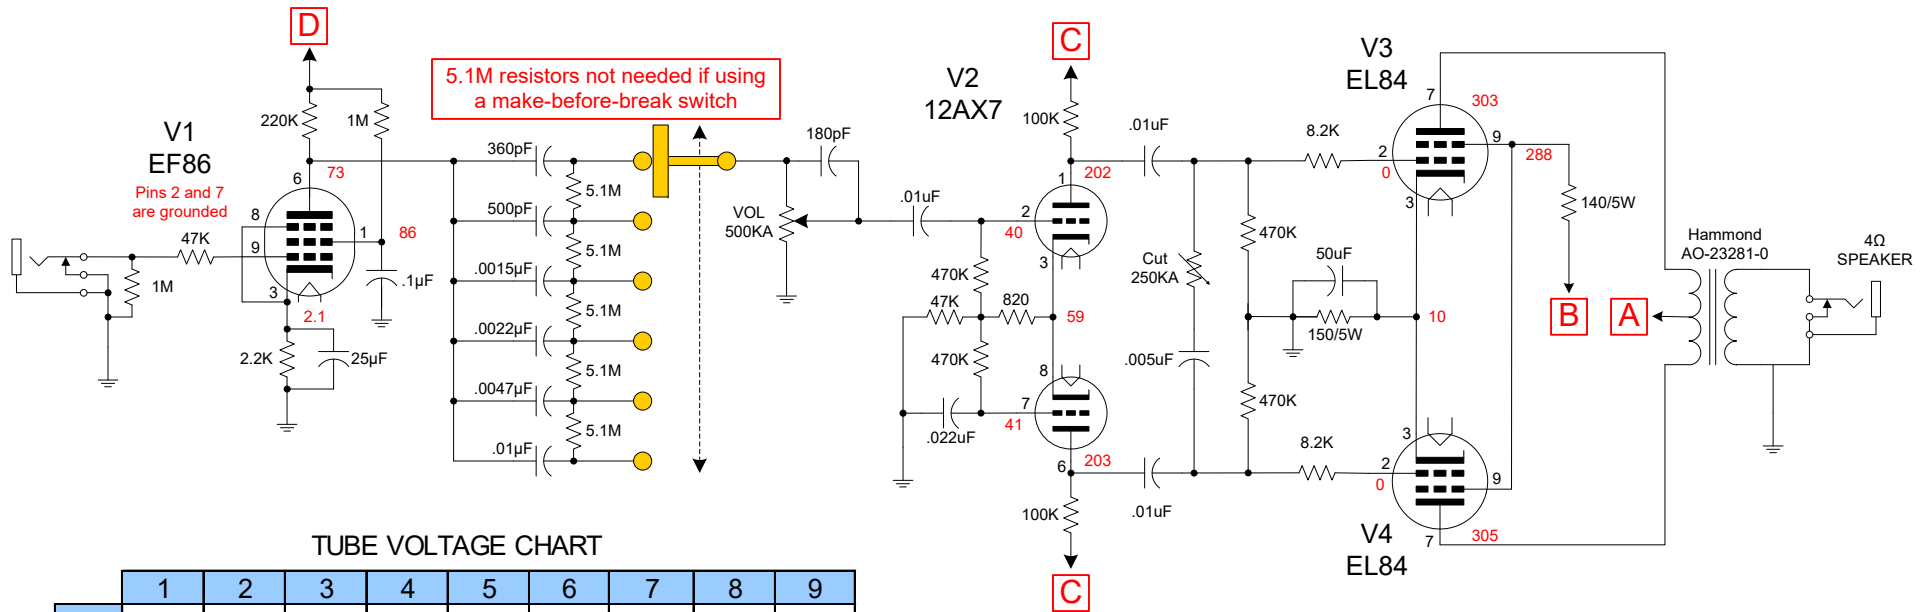

# Hammond AO-39 conversion to modified Vox AC-15 Lite

Drawn By Steve Luckey 09/25/2012

TUBE VOLTAGE CHART

|    | 1   | 2  | 3   | 4   | 5   | 6   | 7   | 8   | 9   |
|----|-----|----|-----|-----|-----|-----|-----|-----|-----|
| V1 | 86  | 0  | 2.1 | htr | htr | 73  | 0   | 2.1 | 0   |
| V2 | 202 | 40 | 59  | htr | htr | 203 | 41  | 59  | htr |
| V3 | nu  | 0  | 10  | htr | htr | nu  | 303 | nu  | 288 |
| V4 | nu  | 0  | 10  | htr | htr | nu  | 305 | nu  | 288 |

Voltages measured with Fluke 87V DMM. All controls max CCW. Line = 120VAC.