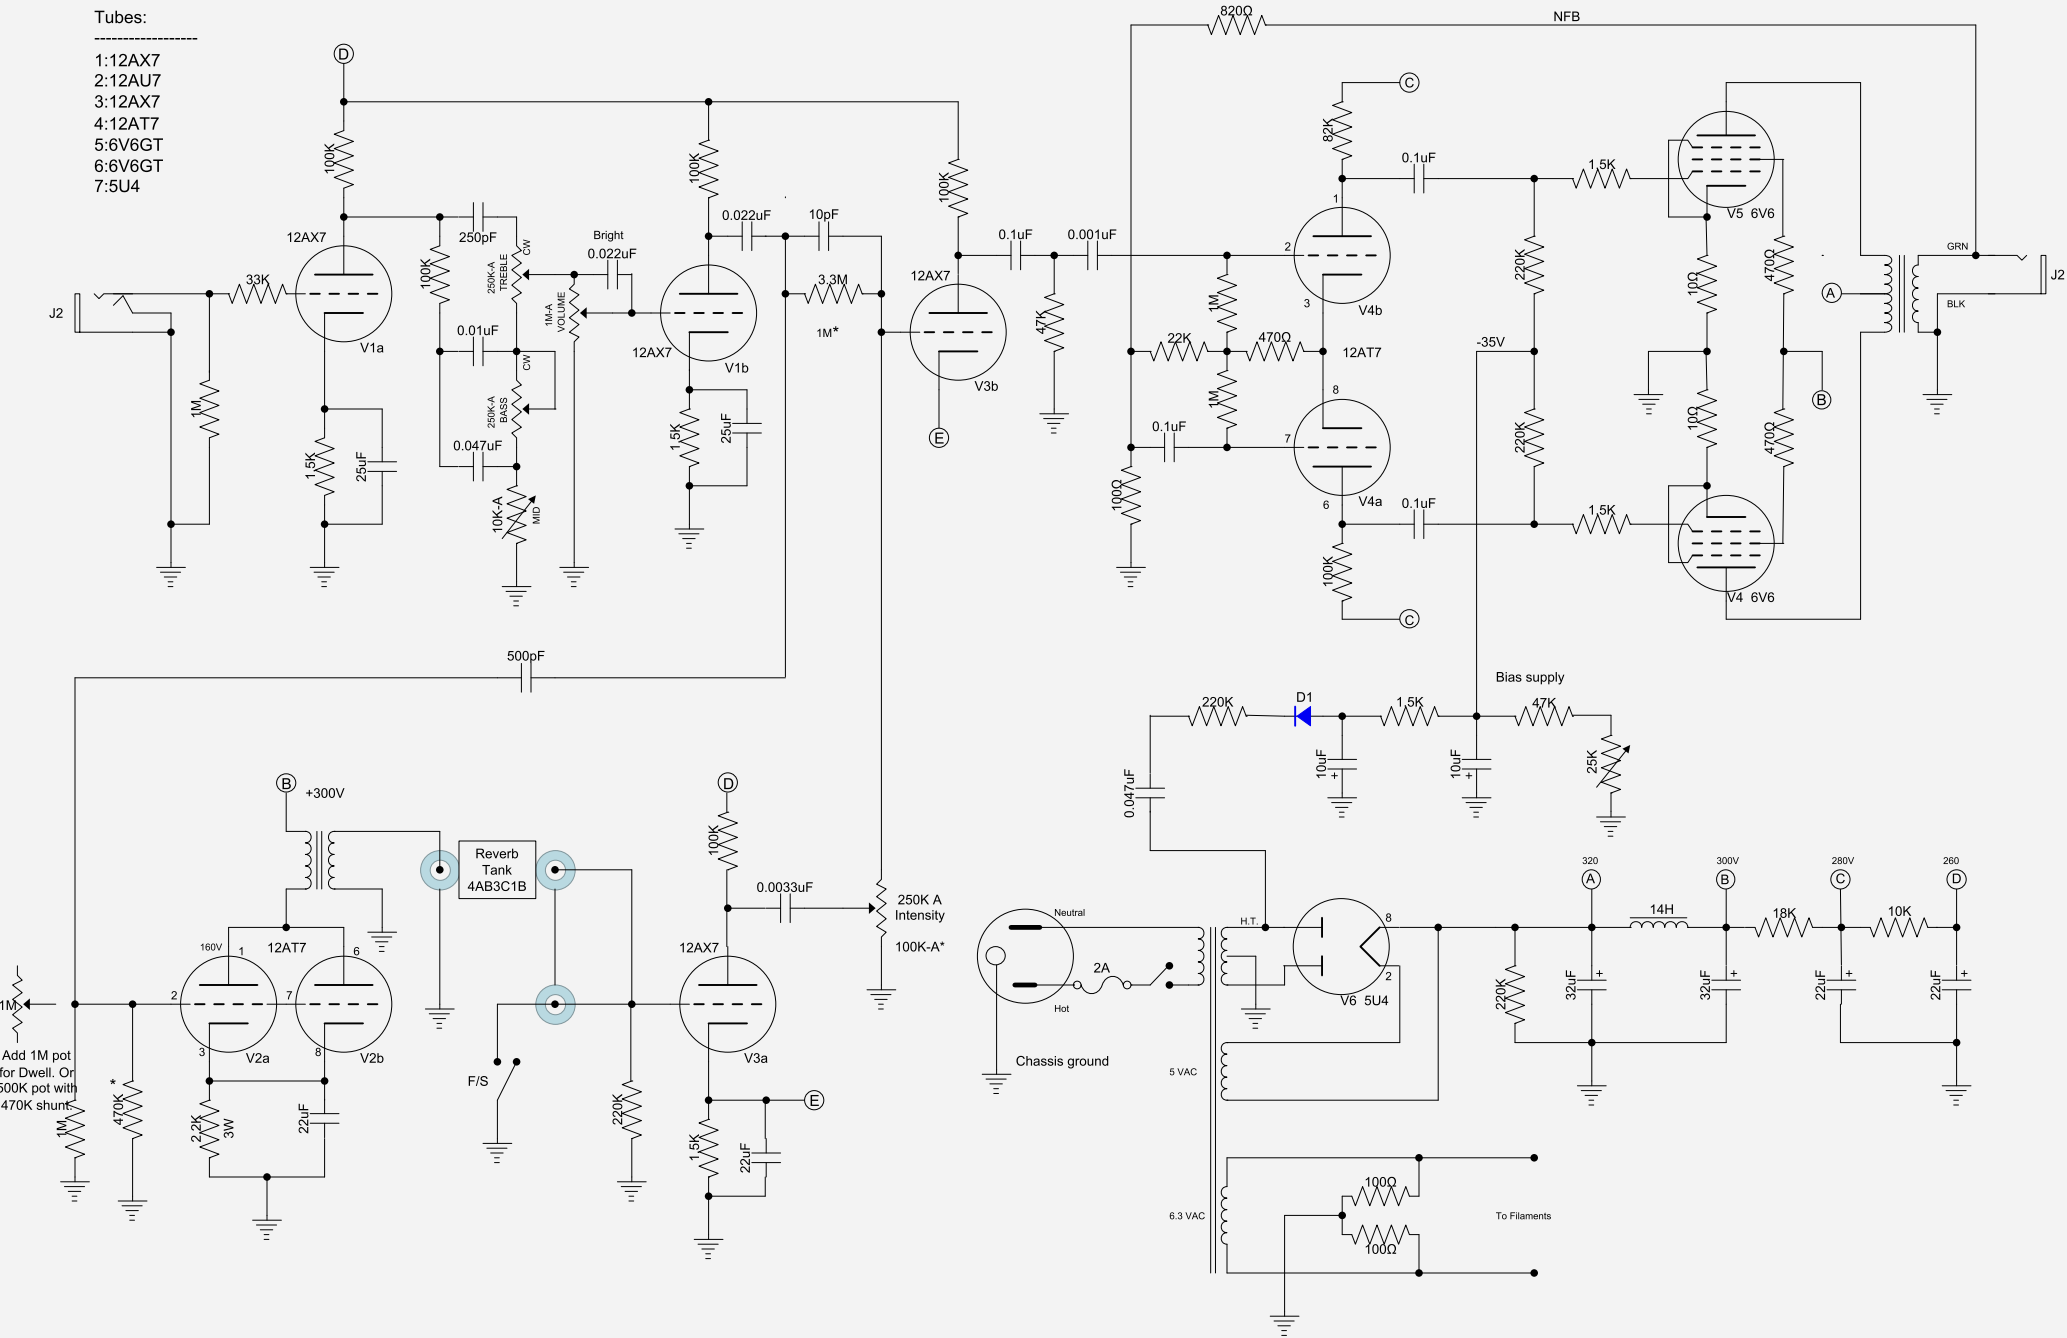

# Deluxe Reverb AB763 - One Channel No Tremolo

## Tubes:

- 1: 12AX7
- 2: 12AU7
- 3: 12AX7
- 4: 12AT7
- 5: 6V6GT
- 6: 6V6GT
- 7: 5U4

Add 1M pot for Dwell. Or 500K pot with 470K shunt.

F/S

250K A Intensity  
100K-A\*

Bias supply

320

300V